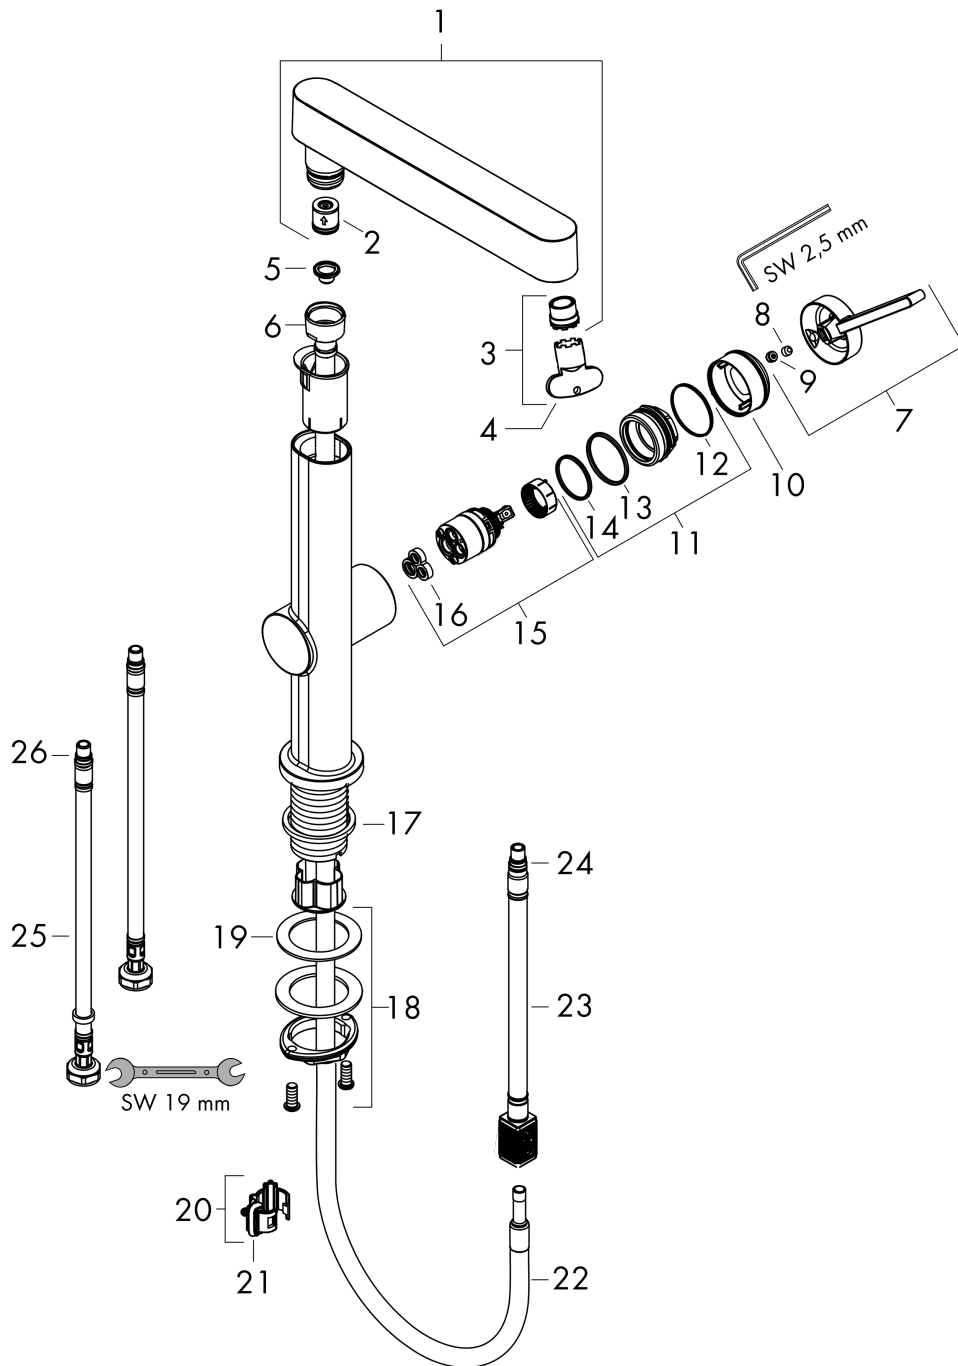

Finoris

Single lever basin mixer 230 with pull-out spray, 2jet and push-open waste set

Surfaces: **Matt Black** Article Number: **76063670**

Description

product features

- consists of: single lever basin mixer, waste set
- ComfortZone 230
- projection 191 mm
- spray type: laminar spray, PowderRain
- spray returns through pressing spray diverter and spray returns automatically through handle closing
- extension length: 50 cm
- spray disc surface: graphite
- maximum flow rate at 3 bar: 5 l/min
- ceramic cartridge
- temperature limitation adjustable
- push-open waste set G 1¼
- material waste set: metal
- connection type: G ¾ connections
- connection dimension: DN15
- non-return valve

Flowchart

Finoris

Single lever basin mixer 230 with pull-out spray, 2jet and push-open waste set

Surfaces: **Matt Black** Article Number: **76063670**

Exploded Drawing

Year of production: >06/21

Finoris

Single lever basin mixer 230 with pull-out spray, 2jet and push-open waste set

Surfaces: **Matt Black** Article Number: **76063670**

Spare part list

Year of production: >06/21

Pos.	Description	Article Number	Price	PU
1	handspray	94294670	-	1
2	non return valve	95376000	-	1
3	aerator laminar	94295000	-	1
4	special tool	98987000	-	1
5	filter	92672000	-	1
6	nut	92755000	-	1
7	handle	94292670	-	1
8	hollow set screw M5x5	98446000	-	1
9	screw cover	93735610	-	1
10	flange	93737670	-	1
11	nut	92926000	-	1
12	O-ring 30x1,5	98433000	-	1
13	O-ring 29x2	98391000	-	1
14	O-ring 25x1,5	98146000	-	1
15	cartridge, assy	93760000	-	1
16	seal	93383000	-	1
17	flat seal	98749000	-	1
18	fixing set (Ø 32)	13961000	-	1
19	lever collar	97548000	-	1
20	cramp	94296000	-	1
21	O-ring 10x3	98206000	-	1
22	hose 1,25 m	94293000	-	1
23	hose	93744000	-	1
24	O-ring 7x1,5	98422000	-	1
25	connection hose 450 mm M8x0,75 G3/8	97206000	-	1
26	O-ring 6,6x1,6	93019000	-	1
a	push-open waste set	50100670	-	1
b	fixation extension 35 mm	13898000	-	1