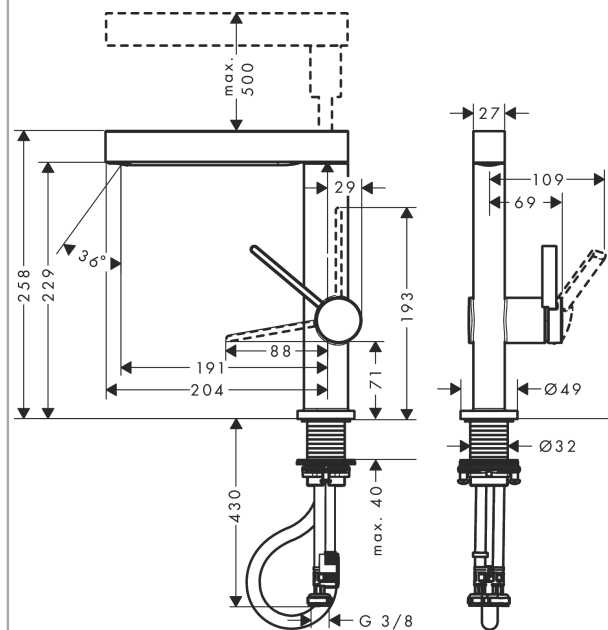

Finoris

Single lever basin mixer 230 with pull-out spray, 2jet and push-open waste set

Surfaces: **Matt Black** Article Number: **76063670**

Description

product features

- consists of: single lever basin mixer, waste set
- ComfortZone 230
- projection 191 mm
- spray type: laminar spray, PowderRain
- spray returns through pressing spray diverter and spray returns automatically through handle closing
- extension length: 50 cm
- spray disc surface: graphite
- maximum flow rate at 3 bar: 5 l/min
- ceramic cartridge
- temperature limitation adjustable
- push-open waste set G 1¼
- material waste set: metal
- connection type: G ¾ connections
- connection dimension: DN15
- non-return valve

Technology

Design awards

reddot winner 2021

Product image

Scale drawing

Finoris

Single lever basin mixer 230 with pull-out spray, 2jet and push-open waste set

Surfaces: **Matt Black** Article Number: **76063670**

Surfaces: **Matt Black** Article Number: **76063670**

Spare part list

Year of production: >06/21

Pos.	Description	Article Number	Price	PU
1	handspray	94294670	-	1
2	non return valve	95376000	-	1
3	aerator laminar	94295000	-	1
4	special tool	98987000	-	1
5	filter	92672000	-	1
6	nut	92755000	-	1
7	handle	94292670	-	1
8	hollow set screw M5x5	98446000	-	1
9	screw cover	93735610	-	1
10	flange	93737670	-	1
11	nut	92926000	-	1
12	O-ring 30x1,5	98433000	-	1
13	O-ring 29x2	98391000	-	1
14	O-ring 25x1,5	98146000	-	1
15	cartridge, assy	93760000	-	1
16	seal	93383000	-	1
17	flat seal	98749000	-	1
18	fixing set (Ø 32)	13961000	-	1
19	lever collar	97548000	-	1
20	cramp	94296000	-	1
21	O-ring 10x3	98206000	-	1
22	hose 1,25 m	94293000	-	1
23	hose	93744000	-	1
24	O-ring 7x1,5	98422000	-	1
25	connection hose 450 mm M8x0,75 G3/8	97206000	-	1
26	O-ring 6,6x1,6	93019000	-	1
a	push-open waste set	50100670	-	1
b	fixation extension 35 mm	13898000	-	1