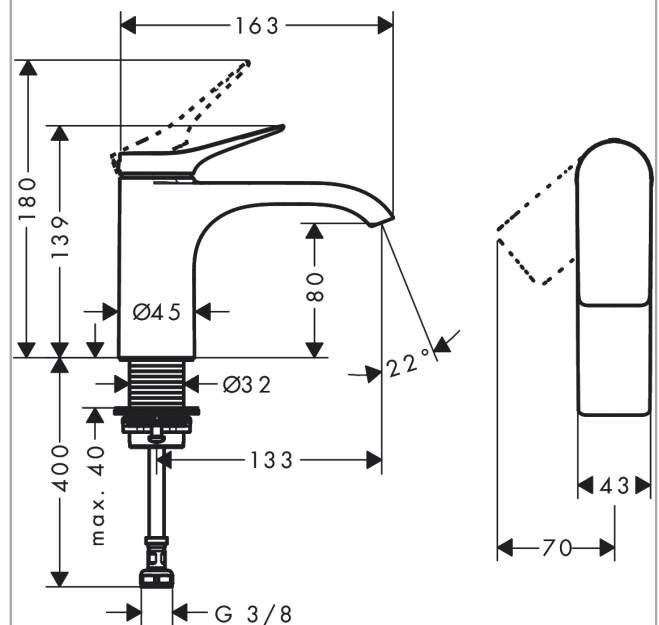

Vivenis

Pillar tap 80 for cold water without waste set

Surfaces: **Matt White** Article Number: **75013700**

Description

product features

- ComfortZone 80
- projection 133 mm
- spray type: WaterfallStream
- maximum flow rate at 3 bar: 5 l/min
- ceramic cartridge
- for cold water connection
- connection type: G 3/8 connections
- connection dimension: DN15

Technology

Design awards

reddot winner 2021

Product image

Scale drawing

Flowchart