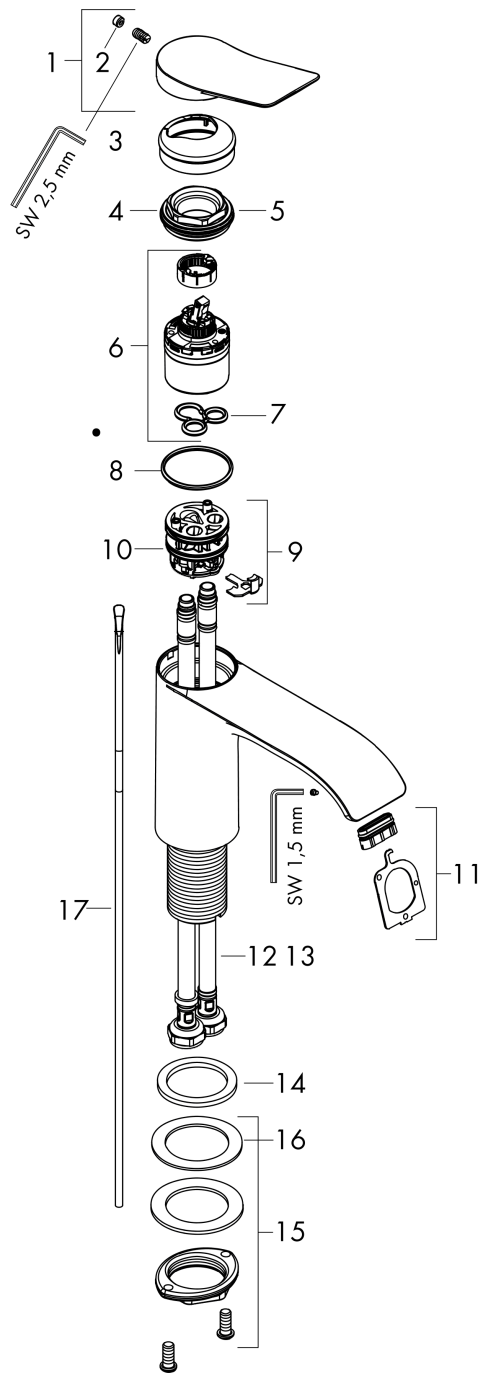

Vivenis

Single lever basin mixer 110 with pop-up waste set

Surfaces: **Matt Black** Article Number: **75020670**

Description

product features

- consists of: single lever basin mixer, waste set
- ComfortZone 110
- projection 146 mm
- spray type: WaterfallStream
- maximum flow rate at 3 bar: 5 l/min
- ceramic cartridge
- temperature limitation adjustable
- suitable for continuous flow water heaters
- pop-up waste set G 1¼
- material waste set: metal
- connection type: G ¾ connections
- connection dimension: DN15

Technology

Design awards

reddot winner 2021

Product image

Scale drawing

Flowchart

Vivenis
Single lever basin mixer 110 with pop-up waste set
 Surfaces: **Matt Black** Article Number: **75020670**

Exploded Drawing

Year of production: >06/21

Vivenis

Single lever basin mixer 110 with pop-up waste set

Surfaces: **Matt Black** Article Number: **75020670**

Spare part list

Year of production: >06/21

Pos.	Description	Article Number	Price	PU
1	handle	94277670	-	1
2	screw cover	93735610	-	1
3	escutcheon	94027670	-	1
4	nut	93995000	-	1
5	O-ring 35x1,5	92114000	-	1
6	cartridge, assy	93897000	-	1
7	seal	95008000	-	1
8	O-ring 35x2	92604000	-	1
9	adapter for cartridge	98750000	-	1
10	O-Ring 30x2	98186000	-	1
11	spray former	94275000	-	1
12	connection hose 450 mm M8x0,75 G3/8	97206000	-	1
13	O-ring 6,6x1,6	93019000	-	1
14	flat seal	98749000	-	1
15	fixing set (Ø 32)	13961000	-	1
16	lever collar	97548000	-	1
17	pull rod	96657000	-	1
a	pop up waste	94139670	-	1
b	fixation extension 35 mm	13898000	-	1