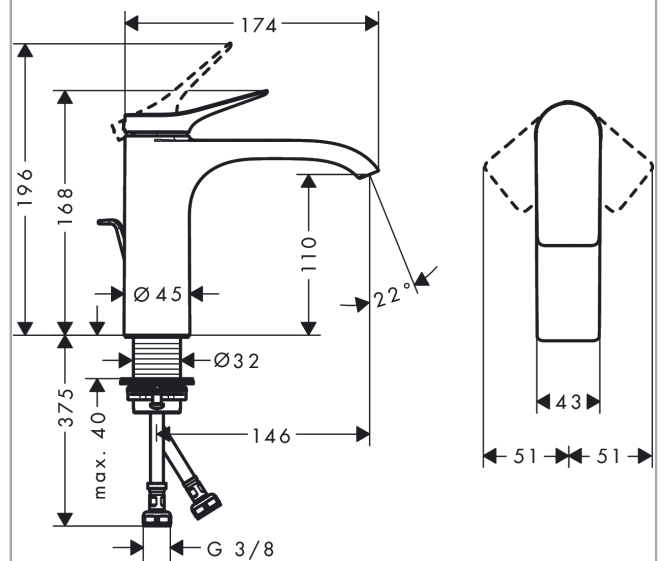

Vivenis

Single lever basin mixer 110 with pop-up waste set

Surfaces: **Matt Black** Article Number: **75020670**

Description

product features

- consists of: single lever basin mixer, waste set
- ComfortZone 110
- projection 146 mm
- spray type: WaterfallStream
- maximum flow rate at 3 bar: 5 l/min
- ceramic cartridge
- temperature limitation adjustable
- suitable for continuous flow water heaters
- pop-up waste set G 1¼
- material waste set: metal
- connection type: G ¾ connections
- connection dimension: DN15

Technology

Design awards

reddot winner 2021

Product image

Scale drawing

Flowchart

Vivenis
Single lever basin mixer 110 with pop-up waste set
 Surfaces: **Matt Black** Article Number: **75020670**

Exploded Drawing

Year of production: >06/21

Vivenis

Single lever basin mixer 110 with pop-up waste set

Surfaces: **Matt Black** Article Number: **75020670**

Spare part list

Year of production: >06/21

Pos.	Description	Article Number	Price	PU
1	handle	94277670	-	1
2	screw cover	93735610	-	1
3	escutcheon	94027670	-	1
4	nut	93995000	-	1
5	O-ring 35x1,5	92114000	-	1
6	cartridge, assy	93897000	-	1
7	seal	95008000	-	1
8	O-ring 35x2	92604000	-	1
9	adapter for cartridge	98750000	-	1
10	O-Ring 30x2	98186000	-	1
11	spray former	94275000	-	1
12	connection hose 450 mm M8x0,75 G3/8	97206000	-	1
13	O-ring 6,6x1,6	93019000	-	1
14	flat seal	98749000	-	1
15	fixing set (Ø 32)	13961000	-	1
16	lever collar	97548000	-	1
17	pull rod	96657000	-	1
a	pop up waste	94139670	-	1
b	fixation extension 35 mm	13898000	-	1