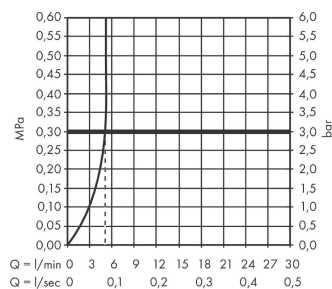

Vivenis

Single lever basin mixer 110 with pop-up waste set

Surfaces: **Matt Black** Article Number: **75020670**

Description

product features

- consists of: single lever basin mixer, waste set
- ComfortZone 110
- projection 146 mm
- spray type: WaterfallStream
- maximum flow rate at 3 bar: 5 l/min
- ceramic cartridge
- temperature limitation adjustable
- suitable for continuous flow water heaters
- pop-up waste set G 1¼
- material waste set: metal
- connection type: G ¾ connections
- connection dimension: DN15

Technology

Design awards

reddot winner 2021

Product image

Scale drawing

Flowchart

Vivenis
Single lever basin mixer 110 with pop-up waste set
 Surfaces: **Matt Black** Article Number: **75020670**

Exploded Drawing