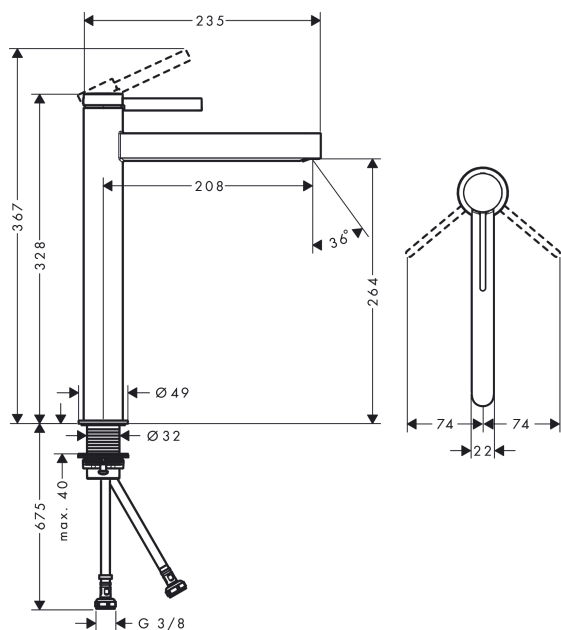

Finoris

Single lever basin mixer 260 for washbowls with push-open waste set

Surfaces: **Matt Black** Article Number: **76070670**

Description

product features

- consists of: single lever basin mixer, waste set
- ComfortZone 260
- projection 208 mm
- spray type: laminar spray
- maximum flow rate at 3 bar: 5 l/min
- ceramic cartridge
- temperature limitation adjustable
- suitable for continuous flow water heaters
- push-open waste set G 1¼
- material waste set: metal
- connection type: G ¾ connections
- connection dimension: DN15

Technology

Design awards

reddot winner 2021

Product image

Scale drawing

Flowchart

Finoris
Single lever basin mixer 260 for washbowls with push-open waste set
 Surfaces: **Matt Black** Article Number: **76070670**

Exploded Drawing

Year of production: >06/21

Finoris**Single lever basin mixer 260 for washbowls with push-open waste set**Surfaces: **Matt Black** Article Number: **76070670****Spare part list**

Year of production: >06/21

Pos.	Description	Article Number	Price	PU
1	handle	94266670	-	1
2	screw cover	93735460	-	1
3	hollow set screw M5x5	98446000	-	1
4	flange	93737670	-	1
5	nut	92926000	-	1
6	O-ring 30x1,5	98433000	-	1
7	O-ring 29x2	98391000	-	1
8	O-ring 25x1,5	98146000	-	1
9	cartridge, assy	93760000	-	1
10	seal	93383000	-	1
11	adapter for cartridge	98866000	-	1
12	spray former	93973000	-	1
13	special tool	98987000	-	1
14	escutcheon	94265670	-	1
15	flat seal	98749000	-	1
16	fixing set (Ø 32)	13961000	-	1
17	lever collar	97548000	-	1
18	connection hose	94267000	-	1
19	O-ring 6,6x1,6	93019000	-	1
a	push-open waste set	50100670	-	1
b	fixation extension 35 mm	13898000	-	1