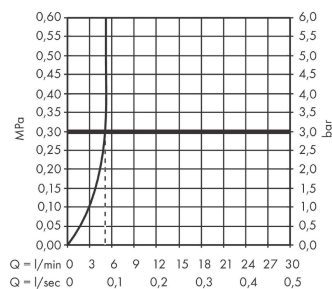

Finoris

Single lever basin mixer 260 for washbowls with push-open waste set

Surfaces: **Matt Black** Article Number: **76070670**

Description

product features

- consists of: single lever basin mixer, waste set
- ComfortZone 260
- projection 208 mm
- spray type: laminar spray
- maximum flow rate at 3 bar: 5 l/min
- ceramic cartridge
- temperature limitation adjustable
- suitable for continuous flow water heaters
- push-open waste set G 1¼
- material waste set: metal
- connection type: G ¾ connections
- connection dimension: DN15

Technology

Design awards

reddot winner 2021

Product image

Scale drawing

Flowchart

Finoris
Single lever basin mixer 260 for washbowls with push-open waste set
 Surfaces: **Matt Black** Article Number: **76070670**

Exploded Drawing

Year of production: >06/21

Finoris**Single lever basin mixer 260 for washbowls with push-open waste set**Surfaces: **Matt Black** Article Number: **76070670****Spare part list**

Year of production: >06/21