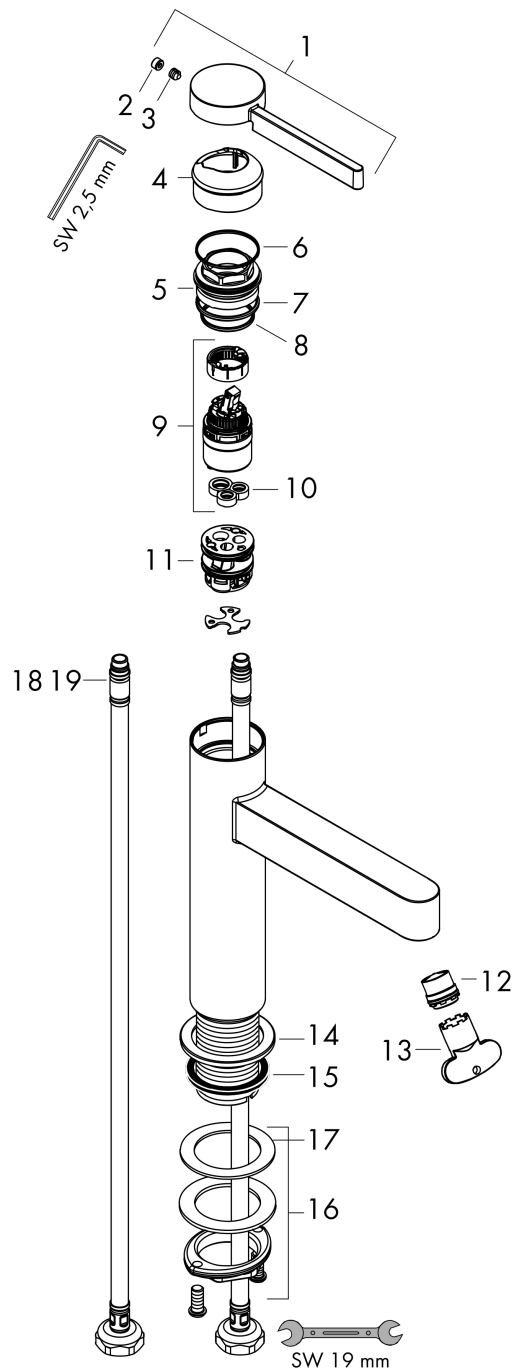

Finoris

Single lever basin mixer 260 for washbowls with push-open waste set

Surfaces: **Matt Black** Article Number: **76070670**

Description

product features

- consists of: single lever basin mixer, waste set
- ComfortZone 260
- projection 208 mm
- spray type: laminar spray
- maximum flow rate at 3 bar: 5 l/min
- ceramic cartridge
- temperature limitation adjustable
- suitable for continuous flow water heaters
- push-open waste set G 1¼
- material waste set: metal
- connection type: G ¾ connections
- connection dimension: DN15

Technology

Design awards

reddot winner 2021

Product image

Scale drawing

Flowchart

Finoris
Single lever basin mixer 260 for washbowls with push-open waste set
 Surfaces: **Matt Black** Article Number: **76070670**

Exploded Drawing

Year of production: >06/21

Finoris**Single lever basin mixer 260 for washbowls with push-open waste set**Surfaces: **Matt Black** Article Number: **76070670****Spare part list**

Year of production: >06/21

Pos.	Description	Article Number	Price	PU
1	handle	94266670	-	1
2	screw cover	93735460	-	1
3	hollow set screw M5x5	98446000	-	1
4	flange	93737670	-	1
5	nut	92926000	-	1
6	O-ring 30x1,5	98433000	-	1
7	O-ring 29x2	98391000	-	1
8	O-ring 25x1,5	98146000	-	1
9	cartridge, assy	93760000	-	1
10	seal	93383000	-	1
11	adapter for cartridge	98866000	-	1
12	spray former	93973000	-	1
13	special tool	98987000	-	1
14	escutcheon	94265670	-	1
15	flat seal	98749000	-	1
16	fixing set (Ø 32)	13961000	-	1
17	lever collar	97548000	-	1
18	connection hose	94267000	-	1
19	O-ring 6,6x1,6	93019000	-	1
a	push-open waste set	50100670	-	1
b	fixation extension 35 mm	13898000	-	1