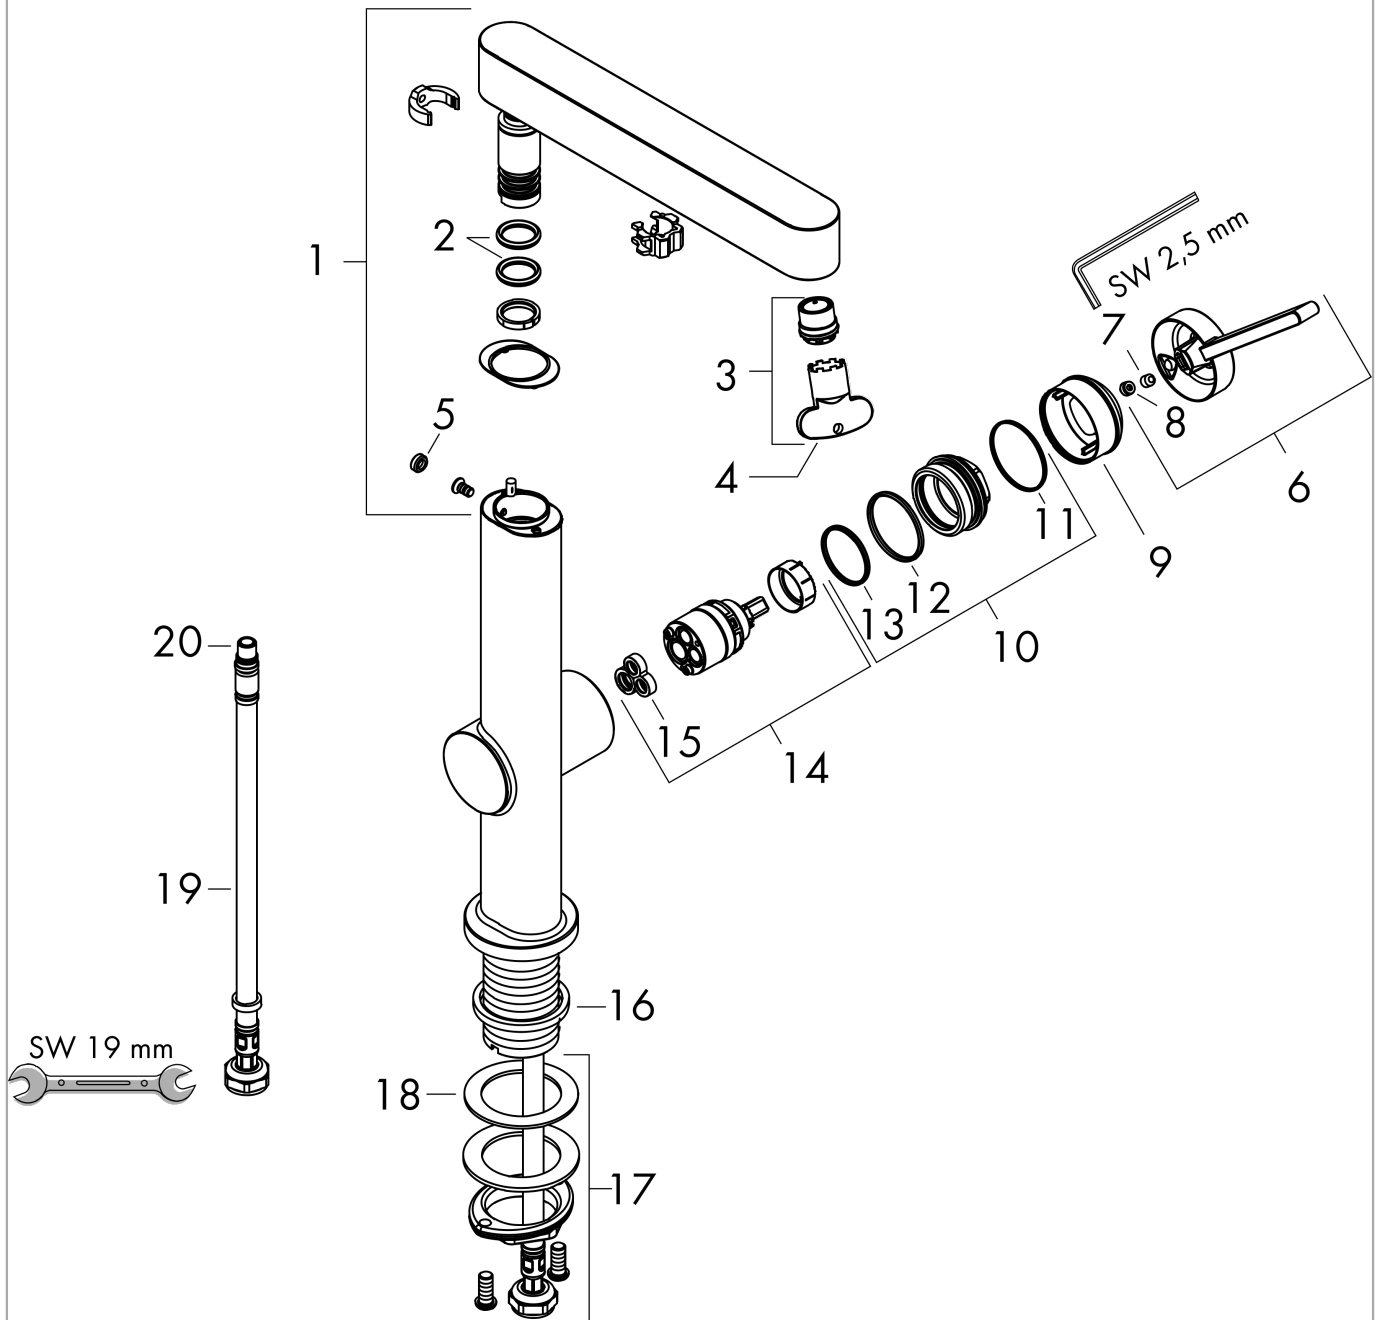

##### product features

- consists of: single lever basin mixer, waste set
- ComfortZone 230
- projection 178 mm
- swivel range 120°
- spray type: laminar spray
- maximum flow rate at 3 bar: 5 l/min
- ceramic cartridge
- temperature limitation adjustable
- suitable for continuous flow water heaters
- push-open waste set G 1¼
- material waste set: metal
- connection type: G ¾ connections
- connection dimension: DN15

#### Scale drawing

**Finoris**

**Single lever basin mixer 230 with swivel spout and push-open waste set**

Surfaces: **Matt Black** Article Number: **76060670**

**Flowchart**

**Finoris**  
**Single lever basin mixer 230 with swivel spout and push-open waste set**  
 Surfaces: **Matt Black** Article Number: **76060670**

Exploded Drawing

Year of production: >06/21

**Finoris****Single lever basin mixer 230 with swivel spout and push-open waste set**Surfaces: **Matt Black** Article Number: **76060670****Spare part list**

Year of production: &gt;06/21

Pos.	Description	Article Number	Price	PU
1	spout cpl.	94303670	-	1
2	O-Ring 14x2,5	98189000	-	1
3	spray former	93973000	-	1
4	special tool	98987000	-	1
5	plug	93087000	-	1
6	handle	94292670	-	1
7	hollow set screw M5x5	98446000	-	1
8	screw cover	93735610	-	1
9	flange	93737670	-	1
10	nut	92926000	-	1
11	O-ring 30x1,5	98433000	-	1
12	O-ring 29x2	98391000	-	1
13	O-ring 25x1,5	98146000	-	1
14	cartridge, assy	93760000	-	1
15	seal	93383000	-	1
16	flat seal	98749000	-	1
17	fixing set (Ø 32)	13961000	-	1
18	lever collar	97548000	-	1
19	connection hose 450 mm M8x0,75 G3/8	97206000	-	1
20	O-ring 6,6x1,6	93019000	-	1
a	push-open waste set	50100670	-	1
b	fixation extension 35 mm	13898000	-	1