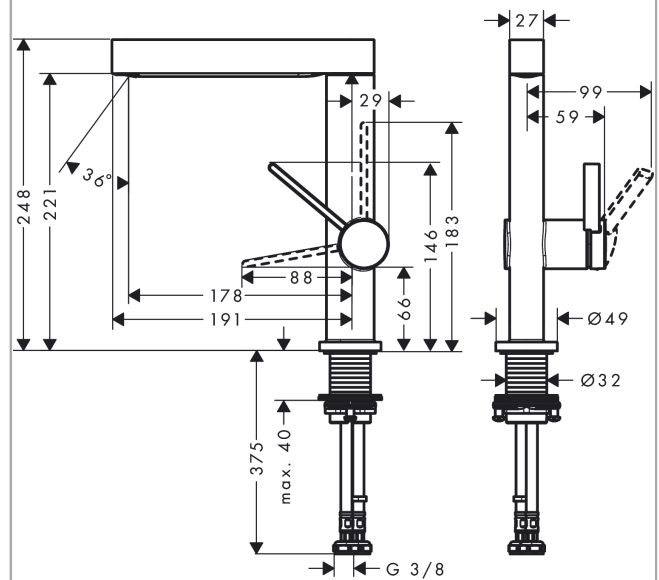

##### product features

- consists of: single lever basin mixer, waste set
- ComfortZone 230
- projection 178 mm
- swivel range 120°
- spray type: laminar spray
- maximum flow rate at 3 bar: 5 l/min
- ceramic cartridge
- temperature limitation adjustable
- suitable for continuous flow water heaters
- push-open waste set G 1¼
- material waste set: metal
- connection type: G ¾ connections
- connection dimension: DN15

#### Product image

#### Scale drawing

**Finoris**

**Single lever basin mixer 230 with swivel spout and push-open waste set**

Surfaces: **Matt Black** Article Number: **76060670**

**Flowchart**

**Finoris**  
**Single lever basin mixer 230 with swivel spout and push-open waste set**  
 Surfaces: **Matt Black** Article Number: **76060670**

Pos.	Description	Article Number	Price	PU
1	spout cpl.	94303670	-	1
2	O-Ring 14x2,5	98189000	-	1
3	spray former	93973000	-	1
4	special tool	98987000	-	1
5	plug	93087000	-	1
6	handle	94292670	-	1
7	hollow set screw M5x5	98446000	-	1
8	screw cover	93735610	-	1
9	flange	93737670	-	1
10	nut	92926000	-	1
11	O-ring 30x1,5	98433000	-	1
12	O-ring 29x2	98391000	-	1
13	O-ring 25x1,5	98146000	-	1
14	cartridge, assy	93760000	-	1
15	seal	93383000	-	1
16	flat seal	98749000	-	1
17	fixing set (Ø 32)	13961000	-	1
18	lever collar	97548000	-	1
19	connection hose 450 mm M8x0,75 G3/8	97206000	-	1
20	O-ring 6,6x1,6	93019000	-	1
a	push-open waste set	50100670	-	1
b	fixation extension 35 mm	13898000	-	1