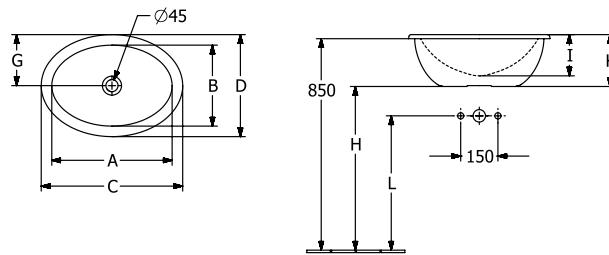

#### 1 . POSITION

<b>Article number</b>	<b>4A630001</b>
Article title	Villeroy & Boch Loop & Friends Built-in washbasin, 660 x 470 x 220 mm, White Alpin, with overflow, unpolished
Product designation	Built-in washbasin
Collection	Loop & Friends
PROJECTS	■ DESIGN
Assembly / Assembly type	Installation
Scope of delivery	1 x built-in washbasin , 1 x extended ball rod to operate pop-up outlet valve 1 x cut-out template
Length in mm	470
Width in mm	660
Height in mm	220
Interior depth	175
Weight in kg	16,40
express delivery	No
Material	TitanCeram
Surface	glossy
With overflow	Yes
EAN number	4062373895856

#### COLOUR DESIGNATION

White Alpin

TECHNICAL DRAWINGS

4A630001

	A	B	C	D	G	H	I	K	L
4A6100	430	280	505	365	180	670	140	185	550
4A6101	430	280	505	365	180	670	140	185	550
4A6200	485	325	570	410	205	660	160	205	540
4A6201	485	325	570	410	205	660	160	205	540
4A6300	560	380	660	470	235	640	175	225	520
4A6301	560	380	660	470	235	640	175	225	520