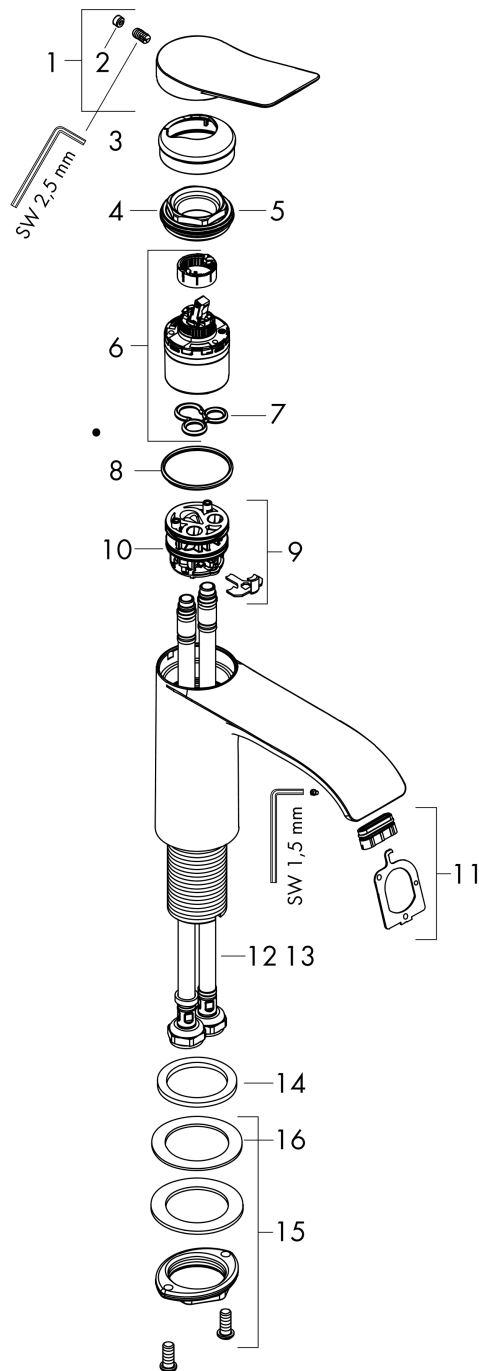

#### Scale drawing

#### Flowchart

**Vivenis**  
**Single lever basin mixer 250 for washbowls without waste set**  
 Surfaces: **Chrome** Article Number: **75042000**

**Exploded Drawing**

Year of production: >06/21

## Vivenis

Single lever basin mixer 250 for washbowls without waste set

Surfaces: **Chrome** Article Number: **75042000**

### Spare part list

Year of production: >06/21

Pos.	Description	Article Number	Price	PU
1	handle	94277000	-	1
2	screw cover	93735460	-	1
3	escutcheon	94027000	-	1
4	nut	93995000	-	1
5	O-ring 35x1,5	92114000	-	1
6	cartridge, assy	93897000	-	1
7	seal	95008000	-	1
8	O-ring 35x2	92604000	-	1
9	adapter for cartridge	98750000	-	1
10	O-Ring 30x2	98186000	-	1
11	spray former	94275000	-	1
12	flat seal	98749000	-	1
13	connection hose 600 mm M8x0,75 G3/8	96556000	-	1
14	O-ring 6,6x1,6	93019000	-	1
15	fixing set (Ø 32)	13961000	-	1
16	lever collar	97548000	-	1
a	fixation extension 35 mm	13898000	-	1