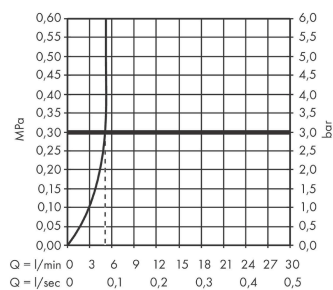

Finoris

Pillar tap 100 for cold water without waste set

Surfaces: **Matt White** Article Number: **76013700**

Description

product features

- ComfortZone 100
- projection 126 mm
- spray type: laminar spray
- maximum flow rate at 3 bar: 5 l/min
- ceramic cartridge
- for cold water connection
- connection type: G 3/8 connection hose
- connection dimension: DN15

Technology

Design awards

reddot winner 2021

Product image

Scale drawing

Flowchart

Finoris

Pillar tap 100 for cold water without waste set

Surfaces: **Matt White** Article Number: **76013700**

Exploded Drawing

Year of production: >06/21

Finoris**Pillar tap 100 for cold water without waste set**Surfaces: **Matt White** Article Number: **76013700****Spare part list**