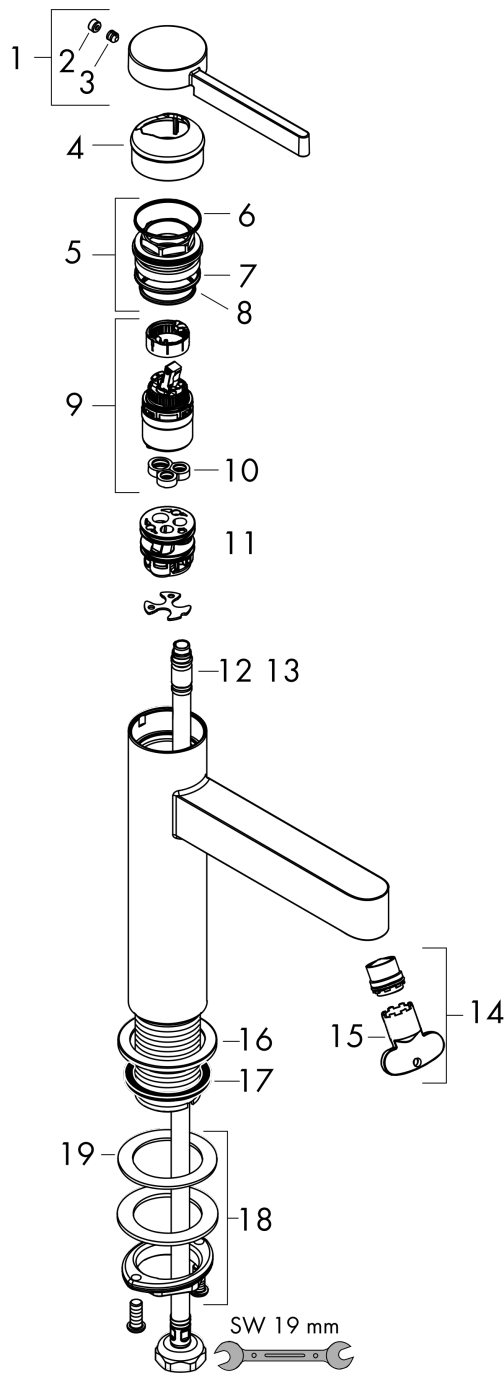

Finoris

Pillar tap 100 for cold water without waste set

Surfaces: **Matt White** Article Number: **76013700**

Description

product features

- ComfortZone 100
- projection 126 mm
- spray type: laminar spray
- maximum flow rate at 3 bar: 5 l/min
- ceramic cartridge
- for cold water connection
- connection type: G 3/8 connection hose
- connection dimension: DN15

Technology

Design awards

reddot winner 2021

Product image

Scale drawing

Flowchart

Finoris

Pillar tap 100 for cold water without waste set

Surfaces: **Matt White** Article Number: **76013700**

Exploded Drawing

Year of production: >06/21

Finoris**Pillar tap 100 for cold water without waste set**Surfaces: **Matt White** Article Number: **76013700****Spare part list**

Year of production: >06/21

Pos.	Description	Article Number	Price	PU
1	handle	94287700	-	1
2	screw cover	93735700	-	1
3	hollow set screw M5x5	98446000	-	1
4	flange	93737700	-	1
5	nut	92926000	-	1
6	O-ring 30x1,5	98433000	-	1
7	O-ring 29x2	98391000	-	1
8	O-ring 25x1,5	98146000	-	1
9	cartridge, assy	93760000	-	1
10	seal	93383000	-	1
11	adapter for cartridge	98866000	-	1
12	connection hose 600 mm M8x0,75 G3/8	96556000	-	1
13	O-ring 6,6x1,6	93019000	-	1
14	spray former	93973000	-	1
15	special tool	98987000	-	1
16	escutcheon	94265700	-	1
17	flat seal	98749000	-	1
18	fixing set (Ø 32)	13961000	-	1
19	lever collar	97548000	-	1
a	fixation extension 35 mm	13898000	-	1