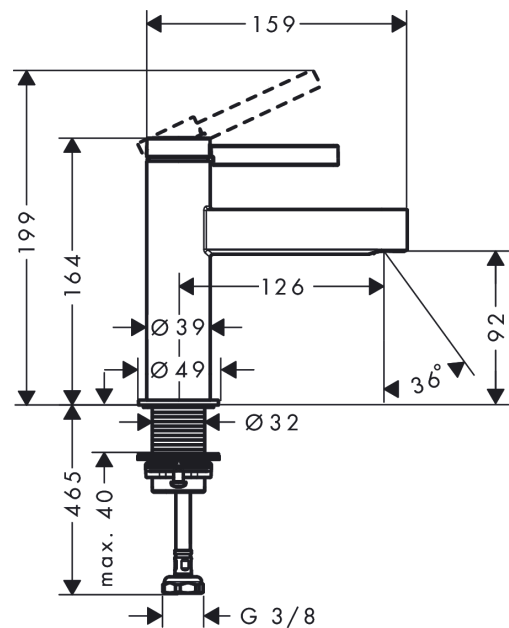

Finoris

Pillar tap 100 for cold water without waste set

Surfaces: **Matt White** Article Number: **76013700**

Description

product features

- ComfortZone 100
- projection 126 mm
- spray type: laminar spray
- maximum flow rate at 3 bar: 5 l/min
- ceramic cartridge
- for cold water connection
- connection type: G 3/8 connection hose
- connection dimension: DN15

Technology

Design awards

reddot winner 2021

Product image

Scale drawing

Flowchart

Finoris

Pillar tap 100 for cold water without waste set

Surfaces: **Matt White** Article Number: **76013700**

Exploded Drawing

Year of production: >06/21

Finoris**Pillar tap 100 for cold water without waste set**Surfaces: **Matt White** Article Number: **76013700****Spare part list**

Year of production: >06/21

Pos.	Description	Article Number	Price	PU
1	handle	94287700	-	1
2	screw cover	93735700	-	1
3	hollow set screw M5x5	98446000	-	1
4	flange	93737700	-	1
5	nut	92926000	-	1
6	O-ring 30x1,5	98433000	-	1
7	O-ring 29x2	98391000	-	1
8	O-ring 25x1,5	98146000	-	1
9	cartridge, assy	93760000	-	1
10	seal	93383000	-	1
11	adapter for cartridge	98866000	-	1
12	connection hose 600 mm M8x0,75 G3/8	96556000	-	1
13	O-ring 6,6x1,6	93019000	-	1
14	spray former	93973000	-	1
15	special tool	98987000	-	1
16	escutcheon	94265700	-	1
17	flat seal	98749000	-	1
18	fixing set (Ø 32)	13961000	-	1
19	lever collar	97548000	-	1
a	fixation extension 35 mm	13898000	-	1