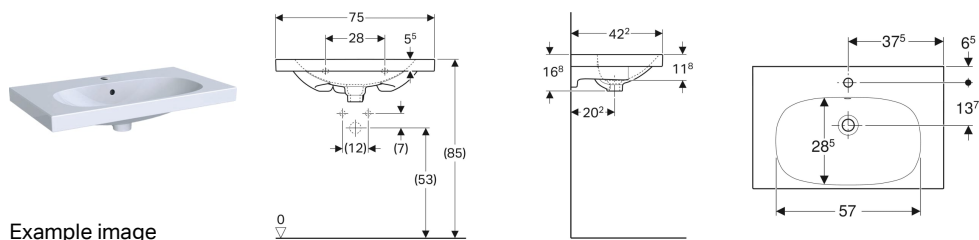

Geberit Acanto washbasin, small projection, with shelf surface

Example image

- With shelf surface

Characteristics

- Can be installed with a washbasin cabinet
- Small projection

Technical data

Product material | Fine fireclay

Art. no.	Colour / surface	Tap hole	Overflow	B	Cabinet width	H	T
500.632.01.2	white	centred	visible	75 cm	74 cm	16.8 cm	42.2 cm
500.633.01.2	white	centred	visible	90 cm	89 cm	16.8 cm	42.2 cm
500.634.01.2	white	without	visible	90 cm	89 cm	16.8 cm	42.2 cm

Accessories

- Geberit waste outlet, space-saving model, slim design, with external waste plug with push actuation
- Geberit bottle trap with dip tube for washbasin, connector BSP, horizontal or vertical outlet
- Geberit fastening material for washbasin