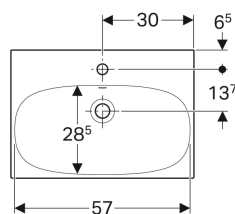

Geberit Acanto washbasin, small projection

Example image

Characteristics

- Can be installed with a washbasin cabinet
- Small projection

Technical data

Product material

Fine fireclay

Art. no.	Colour / surface	Tap hole	Overflow	B	Cabinet width	H	T
500.631.01.2	white	centred	visible	60 cm	59.5 cm	16.8 cm	42.2 cm

Accessories

- Geberit waste outlet, space-saving model, slim design, with external waste plug with push actuation
- Geberit bottle trap with dip tube for washbasin, connector BSP, horizontal or vertical outlet
- Geberit fastening material for washbasin