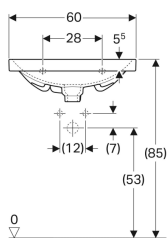

Geberit Acanto washbasin, small projection

Example image

Characteristics

- Can be installed with a washbasin cabinet
- Small projection

Technical data

Product material

Fine fireclay

Art. no.	Colour / surface	Tap hole	Overflow	B	Cabinet width	H	T
500.631.01.2	white	centred	visible	60 cm	59.5 cm	16.8 cm	42.2 cm

Accessories

- Geberit waste outlet, space-saving model, slim design, with external waste plug with push actuation
- Geberit bottle trap with dip tube for washbasin, connector BSP, horizontal or vertical outlet
- Geberit fastening material for washbasin