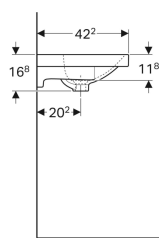

Geberit Acanto washbasin, small projection

Example image

Characteristics

- Can be installed with a washbasin cabinet
- Small projection

Technical data

Product material

Fine fireclay

Art. no.	Colour / surface	Tap hole	Overflow	B	Cabinet width	H	T
500.631.01.2	white	centred	visible	60 cm	59.5 cm	16.8 cm	42.2 cm

Accessories

- Geberit waste outlet, space-saving model, slim design, with external waste plug with push actuation
- Geberit bottle trap with dip tube for washbasin, connector BSP, horizontal or vertical outlet
- Geberit fastening material for washbasin