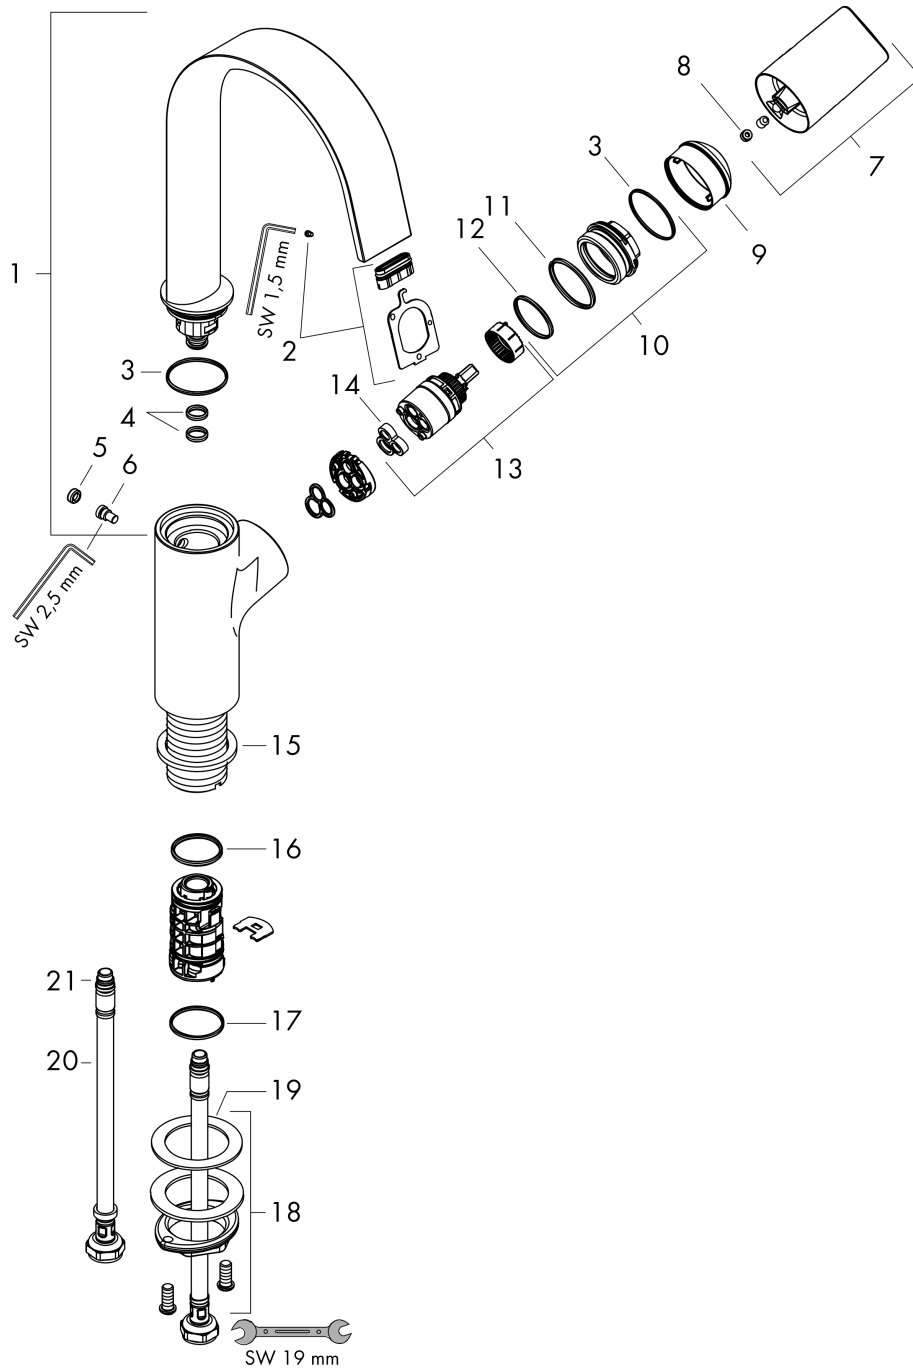

Vivenis

Single lever basin mixer 210 with swivel spout without waste set

Surfaces: **Chrome** Article Number: **75032000**

Description

product features

- ComfortZone 210
- projection 139 mm
- swivel range 120°
- spray type: WaterfallStream
- maximum flow rate at 3 bar: 5 l/min
- ceramic cartridge
- temperature limitation adjustable
- suitable for continuous flow water heaters
- connection type: G 3/8 connections
- connection dimension: DN15

Technology

Design awards

reddot winner 2021

Product image

Scale drawing

Flowchart

Vivenis

Single lever basin mixer 210 with swivel spout without waste set

Surfaces: **Chrome** Article Number: **75032000**

Exploded Drawing

Year of production: >06/21

Vivenis

Single lever basin mixer 210 with swivel spout without waste set

Surfaces: **Chrome** Article Number: **75032000**

Spare part list

Year of production: >06/21

Pos.	Description	Article Number	Price	PU
1	spout cpl.	94304000	-	1
2	spray former	94275000	-	1
3	O-ring 30x1,5	98433000	-	1
4	O-ring 8x2	98112000	-	1
5	plug	93087000	-	1
6	screw	93088000	-	1
7	handle	94305000	-	1
8	screw cover	93735460	-	1
9	flange	93737000	-	1
10	nut	92926000	-	1
11	O-ring 29x2	98391000	-	1
12	O-ring 25x1,5	98146000	-	1
13	cartridge, assy	93760000	-	1
14	seal	93383000	-	1
15	flat seal	98749000	-	1
16	O-ring 24x2	98388000	-	1
17	O-ring 26x1,5	98390000	-	1
18	fixing set (Ø 32)	13961000	-	1
19	lever collar	97548000	-	1
20	connection hose 450 mm M8x0,75 G3/8	97206000	-	1
21	O-ring 6,6x1,6	93019000	-	1
a	fixation extension 35 mm	13898000	-	1