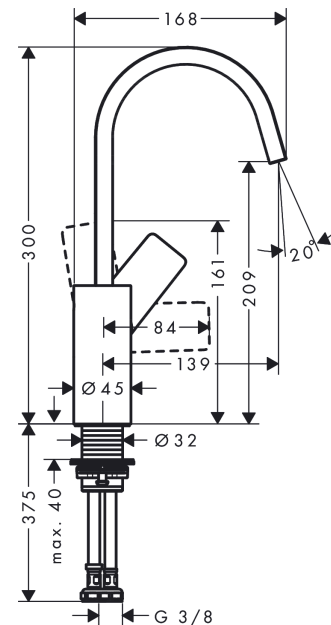

Vivenis

Single lever basin mixer 210 with swivel spout without waste set

Surfaces: **Chrome** Article Number: **75032000**

Description

product features

- ComfortZone 210
- projection 139 mm
- swivel range 120°
- spray type: WaterfallStream
- maximum flow rate at 3 bar: 5 l/min
- ceramic cartridge
- temperature limitation adjustable
- suitable for continuous flow water heaters
- connection type: G 3/8 connections
- connection dimension: DN15

Technology

Design awards

reddot winner 2021

Product image

Scale drawing

Flowchart

Vivenis

Single lever basin mixer 210 with swivel spout without waste set

Surfaces: **Chrome** Article Number: **75032000**

Exploded Drawing

Year of production: >06/21

Vivenis

Single lever basin mixer 210 with swivel spout without waste set

Surfaces: **Chrome** Article Number: **75032000**

Spare part list

Year of production: >06/21

Pos.	Description	Article Number	Price	PU
1	spout cpl.	94304000	-	1
2	spray former	94275000	-	1
3	O-ring 30x1,5	98433000	-	1
4	O-ring 8x2	98112000	-	1
5	plug	93087000	-	1
6	screw	93088000	-	1
7	handle	94305000	-	1
8	screw cover	93735460	-	1
9	flange	93737000	-	1
10	nut	92926000	-	1
11	O-ring 29x2	98391000	-	1
12	O-ring 25x1,5	98146000	-	1
13	cartridge, assy	93760000	-	1
14	seal	93383000	-	1
15	flat seal	98749000	-	1
16	O-ring 24x2	98388000	-	1
17	O-ring 26x1,5	98390000	-	1
18	fixing set (Ø 32)	13961000	-	1
19	lever collar	97548000	-	1
20	connection hose 450 mm M8x0,75 G3/8	97206000	-	1
21	O-ring 6,6x1,6	93019000	-	1
a	fixation extension 35 mm	13898000	-	1