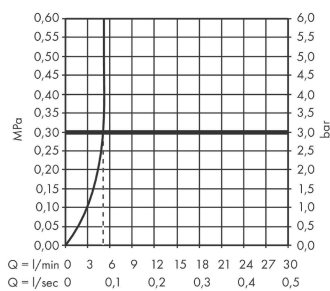

Vivenis

Single lever basin mixer 210 with swivel spout without waste set

Surfaces: **Chrome** Article Number: **75032000**

Description

product features

- ComfortZone 210
- projection 139 mm
- swivel range 120°
- spray type: WaterfallStream
- maximum flow rate at 3 bar: 5 l/min
- ceramic cartridge
- temperature limitation adjustable
- suitable for continuous flow water heaters
- connection type: G 3/8 connections
- connection dimension: DN15

Technology

Design awards

reddot winner 2021

Product image

Scale drawing

Flowchart

Vivenis

Single lever basin mixer 210 with swivel spout without waste set