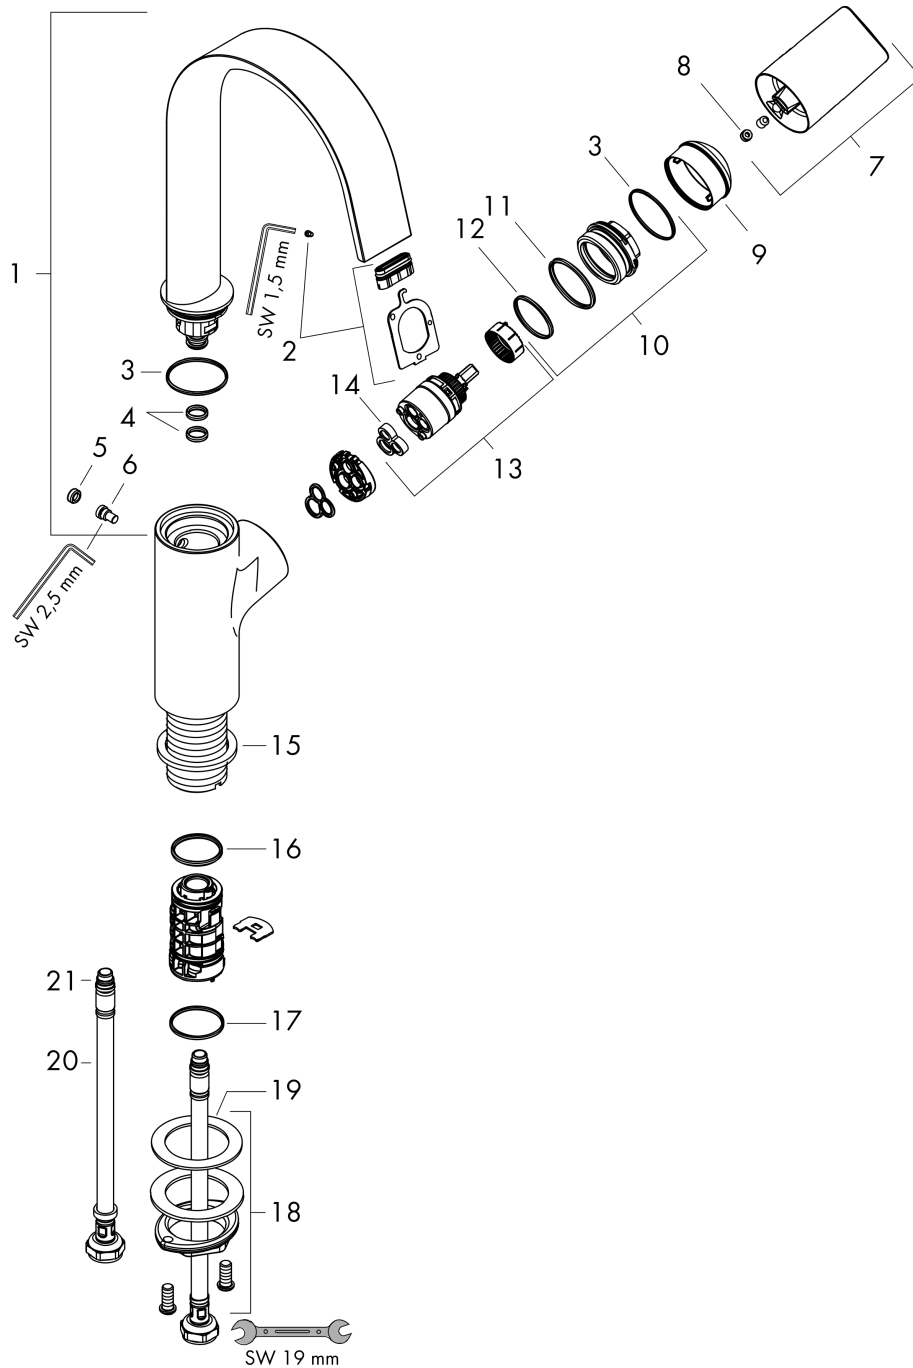

Vivenis

Single lever basin mixer 210 with swivel spout without waste set

Surfaces: **Matt Black** Article Number: **75032670**

Description

product features

- ComfortZone 210
- projection 139 mm
- swivel range 120°
- spray type: WaterfallStream
- maximum flow rate at 3 bar: 5 l/min
- ceramic cartridge
- temperature limitation adjustable
- suitable for continuous flow water heaters
- connection type: G 3/8 connections
- connection dimension: DN15

Technology

Design awards

reddot winner 2021

Product image

Scale drawing

Flowchart

Vivenis

Single lever basin mixer 210 with swivel spout without waste set

Surfaces: **Matt Black** Article Number: **75032670**

Exploded Drawing

Year of production: >06/21

Vivenis

Single lever basin mixer 210 with swivel spout without waste set

Surfaces: **Matt Black** Article Number: **75032670**

Spare part list

Year of production: >06/21

Pos.	Description	Article Number	Price	PU
1	spout cpl.	94304670	-	1
2	spray former	94275000	-	1
3	O-ring 30x1,5	98433000	-	1
4	O-ring 8x2	98112000	-	1
5	plug	93087000	-	1
6	screw	93088000	-	1
7	handle	94305670	-	1
8	screw cover	93735610	-	1
9	flange	93737670	-	1
10	nut	92926000	-	1
11	O-ring 29x2	98391000	-	1
12	O-ring 25x1,5	98146000	-	1
13	cartridge, assy	93760000	-	1
14	seal	93383000	-	1
15	flat seal	98749000	-	1
16	O-ring 24x2	98388000	-	1
17	O-ring 26x1,5	98390000	-	1
18	fixing set (Ø 32)	13961000	-	1
19	lever collar	97548000	-	1
20	connection hose 450 mm M8x0,75 G3/8	97206000	-	1
21	O-ring 6,6x1,6	93019000	-	1
a	fixation extension 35 mm	13898000	-	1