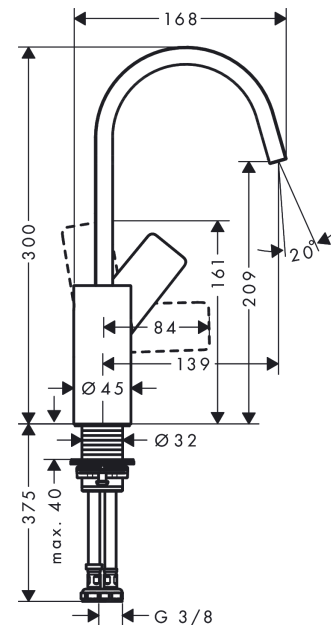

Vivenis

Single lever basin mixer 210 with swivel spout without waste set

Surfaces: **Matt Black** Article Number: **75032670**

Description

product features

- ComfortZone 210
- projection 139 mm
- swivel range 120°
- spray type: WaterfallStream
- maximum flow rate at 3 bar: 5 l/min
- ceramic cartridge
- temperature limitation adjustable
- suitable for continuous flow water heaters
- connection type: G 3/8 connections
- connection dimension: DN15

Technology

Design awards

reddot winner 2021

Product image

Scale drawing

Flowchart

Vivenis

Single lever basin mixer 210 with swivel spout without waste set

Surfaces: **Matt Black** Article Number: **75032670**

Exploded Drawing

Year of production: >06/21

Vivenis

Single lever basin mixer 210 with swivel spout without waste set

Surfaces: **Matt Black** Article Number: **75032670**

Spare part list

Year of production: >06/21

Pos.	Description	Article Number	Price	PU
1	spout cpl.	94304670	-	1
2	spray former	94275000	-	1
3	O-ring 30x1,5	98433000	-	1
4	O-ring 8x2	98112000	-	1
5	plug	93087000	-	1
6	screw	93088000	-	1
7	handle	94305670	-	1
8	screw cover	93735610	-	1
9	flange	93737670	-	1
10	nut	92926000	-	1
11	O-ring 29x2	98391000	-	1
12	O-ring 25x1,5	98146000	-	1
13	cartridge, assy	93760000	-	1
14	seal	93383000	-	1
15	flat seal	98749000	-	1
16	O-ring 24x2	98388000	-	1
17	O-ring 26x1,5	98390000	-	1
18	fixing set (Ø 32)	13961000	-	1
19	lever collar	97548000	-	1
20	connection hose 450 mm M8x0,75 G3/8	97206000	-	1
21	O-ring 6,6x1,6	93019000	-	1
a	fixation extension 35 mm	13898000	-	1