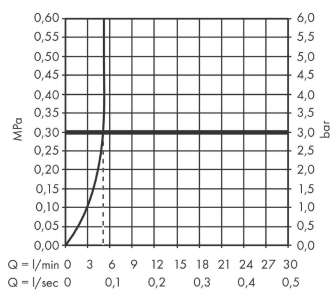

Vivenis

Single lever basin mixer 210 with swivel spout without waste set

Surfaces: **Matt Black** Article Number: **75032670**

Description

product features

- ComfortZone 210
- projection 139 mm
- swivel range 120°
- spray type: WaterfallStream
- maximum flow rate at 3 bar: 5 l/min
- ceramic cartridge
- temperature limitation adjustable
- suitable for continuous flow water heaters
- connection type: G 3/8 connections
- connection dimension: DN15

Technology

Design awards

reddot winner 2021

Product image

Scale drawing

Flowchart

Vivenis

Single lever basin mixer 210 with swivel spout without waste set