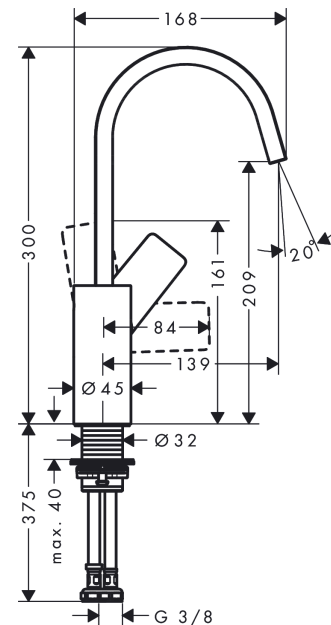

##### product features

- ComfortZone 210
- projection 139 mm
- swivel range 120°
- spray type: WaterfallStream
- maximum flow rate at 3 bar: 5 l/min
- ceramic cartridge
- temperature limitation adjustable
- suitable for continuous flow water heaters
- connection type: G 3/8 connections
- connection dimension: DN15

#### Product image

#### Scale drawing