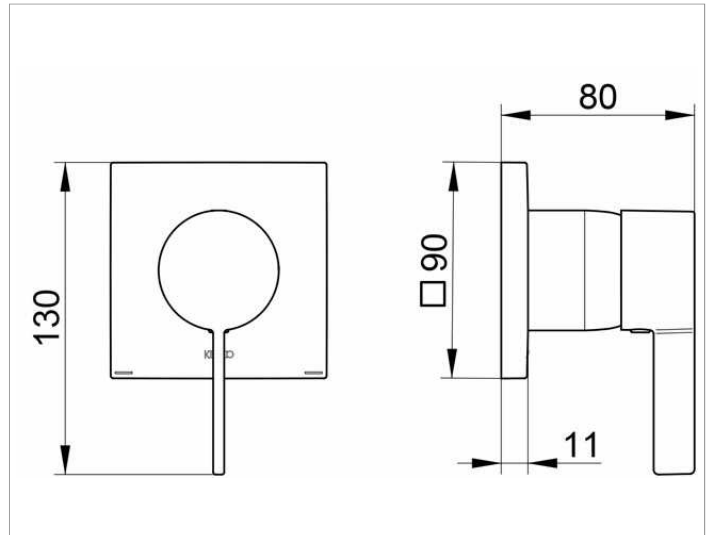

IXMO

59551019502 Single lever mixer DN 15

PRODUCT

DRAWING

PRODUCT ATTRIBUTES

Mixing cartridge with ceramic sealing gaskets
 temperature controlled
 set complete with:
 handle, sleeve, rosette (square) and installation unit,
 suitable for rough part no. 59551 000070

SURFACE

chrome-plated

SPECIFICATIONS

KEUCO IXMO single lever mixer DN15, 59551019502
 chrome-plated single lever mixer for shower and bath,
 made of low-dezincifying brass, for recessed installation,
 with square rosette, freely positionable,
 installation depth 80 - 110 mm,
 sound-insulated enclosure,
 high-quality mixing cartridge with ceramic sealing gaskets,
 temperature controlled,
 Set complete with:
 handle, sleeve, rosette (square) and installation unit,
 total height with lever 130 mm, rosette 90 x 90 mm,
 10 mm thick, total depth 80 mm,
 suitable for rough part no. 59551000070