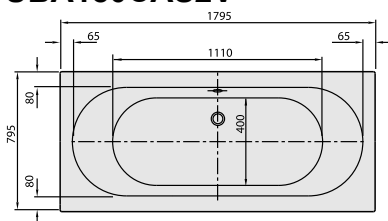

TECHNICAL DRAWINGS

UBA180CAS2V