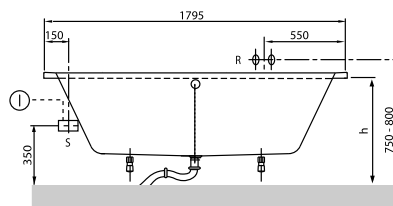

TECHNICAL DRAWINGS

UBA180CAS2V