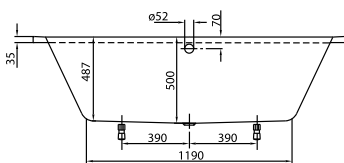

TECHNICAL DRAWINGS

UBA180CAS2V