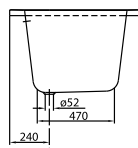

TECHNICAL DRAWINGS

UBA180CAS2V