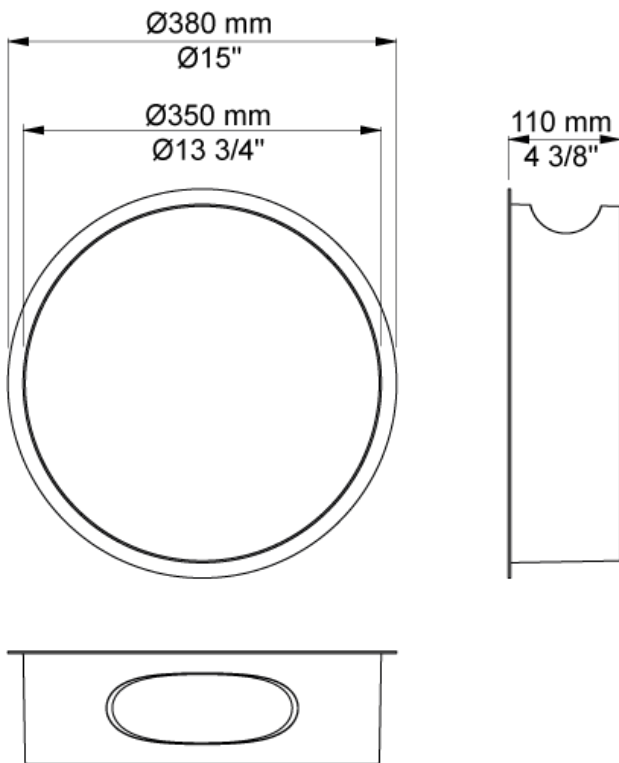

Date:

Client:

Project:

VOLA product: RS3

RS3

Retrofit waste bin. Diameter incl. ring: 380 mm. Depth: 110 mm. Capacity 8 litre/60-90 tissues. Bags for RS3 size 50 cm x 40 cm. Surface colour white or black. Consists of: Ring, material: High polished chrome, natural brass, brushed chrome, brushed stainless steel or 14 different colours. Container, material: PC/ABS laquered, surface colour white or black.