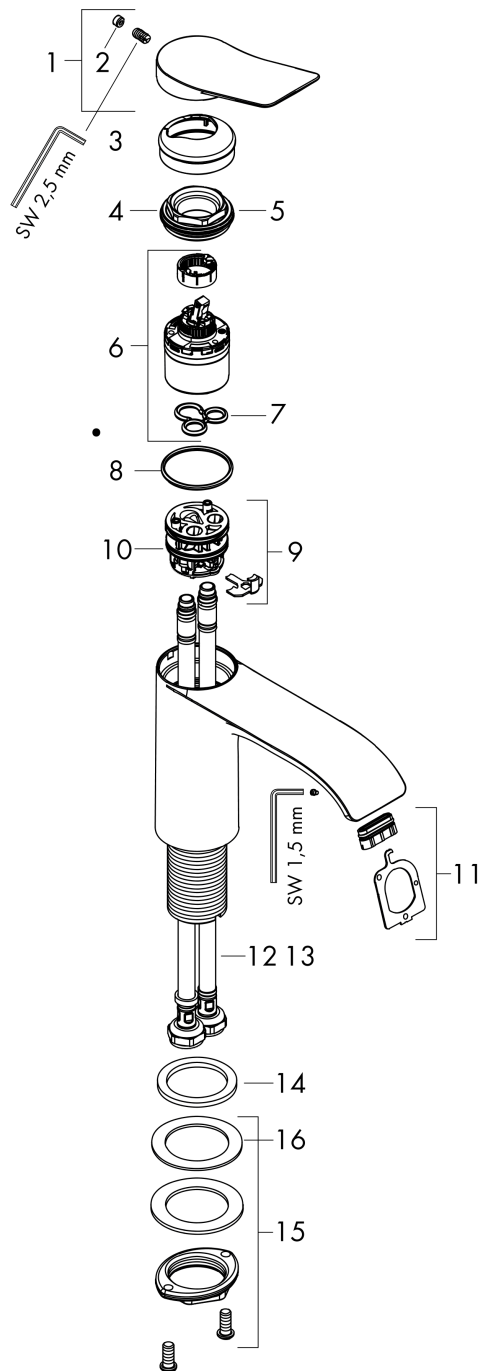

Vivenis

Single lever basin mixer 110 without waste set

Surfaces: **Chrome** Article Number: **75022000**

Description

product features

- ComfortZone 110
- projection 146 mm
- spray type: WaterfallStream
- maximum flow rate at 3 bar: 5 l/min
- ceramic cartridge
- temperature limitation adjustable
- suitable for continuous flow water heaters
- connection type: G 3/8 connections
- connection dimension: DN15

Technology

Design awards

reddot winner 2021

Product image

Scale drawing

Flowchart

Vivenis
Single lever basin mixer 110 without waste set
 Surfaces: **Chrome** Article Number: **75022000**

Exploded Drawing

Year of production: >06/21

Vivenis**Single lever basin mixer 110 without waste set**Surfaces: **Chrome** Article Number: **75022000****Spare part list**

Year of production: >06/21

Pos.	Description	Article Number	Price	PU
1	handle	94277000	-	1
2	screw cover	93735460	-	1
3	escutcheon	94027000	-	1
4	nut	93995000	-	1
5	O-ring 35x1,5	92114000	-	1
6	cartridge, assy	93897000	-	1
7	seal	95008000	-	1
8	O-ring 35x2	92604000	-	1
9	adapter for cartridge	98750000	-	1
10	O-Ring 30x2	98186000	-	1
11	connection hose 450 mm M8x0,75 G3/8	97206000	-	1
12	O-ring 6,6x1,6	93019000	-	1
13	spray former	94275000	-	1
14	flat seal	98749000	-	1
15	fixing set (Ø 32)	13961000	-	1
16	lever collar	97548000	-	1
a	fixation extension 35 mm	13898000	-	1