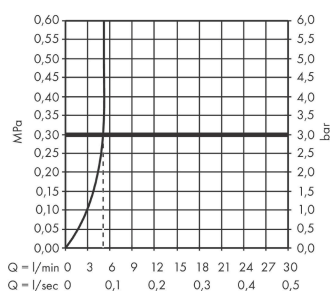

Vivenis

Single lever basin mixer 110 without waste set

Surfaces: **Chrome** Article Number: **75022000**

Description

product features

- ComfortZone 110
- projection 146 mm
- spray type: WaterfallStream
- maximum flow rate at 3 bar: 5 l/min
- ceramic cartridge
- temperature limitation adjustable
- suitable for continuous flow water heaters
- connection type: G 3/8 connections
- connection dimension: DN15

Technology

Design awards

reddot winner 2021

Product image

Scale drawing

Flowchart

Vivenis
Single lever basin mixer 110 without waste set
 Surfaces: **Chrome** Article Number: **75022000**

Exploded Drawing