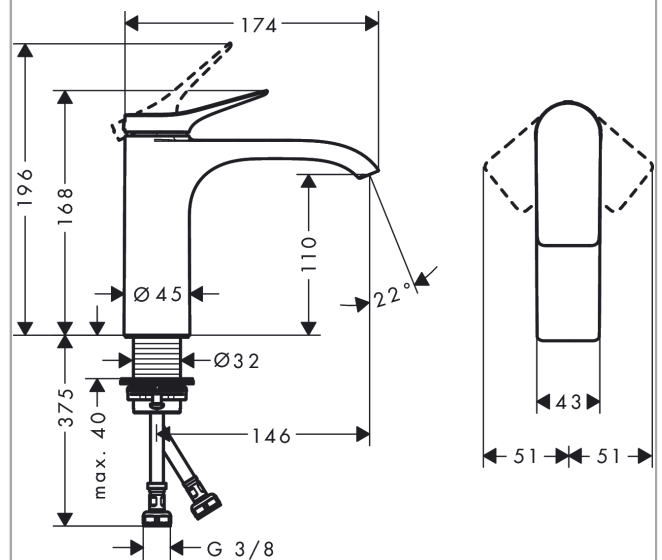

Vivenis

Single lever basin mixer 110 without waste set

Surfaces: **Chrome** Article Number: **75022000**

Description

product features

- ComfortZone 110
- projection 146 mm
- spray type: WaterfallStream
- maximum flow rate at 3 bar: 5 l/min
- ceramic cartridge
- temperature limitation adjustable
- suitable for continuous flow water heaters
- connection type: G 3/8 connections
- connection dimension: DN15

Technology

Design awards

reddot winner 2021

Product image

Scale drawing

Flowchart

Vivenis
Single lever basin mixer 110 without waste set
 Surfaces: **Chrome** Article Number: **75022000**

Exploded Drawing

Year of production: >06/21

Vivenis**Single lever basin mixer 110 without waste set**Surfaces: **Chrome** Article Number: **75022000****Spare part list**

Year of production: >06/21

Pos.	Description	Article Number	Price	PU
1	handle	94277000	-	1
2	screw cover	93735460	-	1
3	escutcheon	94027000	-	1
4	nut	93995000	-	1
5	O-ring 35x1,5	92114000	-	1
6	cartridge, assy	93897000	-	1
7	seal	95008000	-	1
8	O-ring 35x2	92604000	-	1
9	adapter for cartridge	98750000	-	1
10	O-Ring 30x2	98186000	-	1
11	connection hose 450 mm M8x0,75 G3/8	97206000	-	1
12	O-ring 6,6x1,6	93019000	-	1
13	spray former	94275000	-	1
14	flat seal	98749000	-	1
15	fixing set (Ø 32)	13961000	-	1
16	lever collar	97548000	-	1
a	fixation extension 35 mm	13898000	-	1