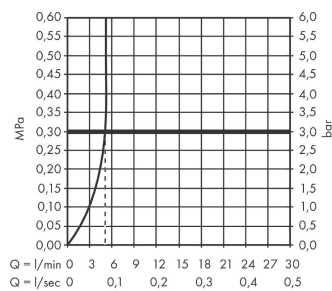

Vivenis

Single lever basin mixer 110 with pop-up waste set

Surfaces: **Matt White** Article Number: **75020700**

Description

product features

- consists of: single lever basin mixer, waste set
- ComfortZone 110
- projection 146 mm
- spray type: WaterfallStream
- maximum flow rate at 3 bar: 5 l/min
- ceramic cartridge
- temperature limitation adjustable
- suitable for continuous flow water heaters
- pop-up waste set G 1¼
- material waste set: metal
- connection type: G ¾ connections
- connection dimension: DN15

Technology

Design awards

reddot winner 2021

Product image

Scale drawing

Flowchart

Vivenis
Single lever basin mixer 110 with pop-up waste set
 Surfaces: **Matt White** Article Number: **75020700**

Exploded Drawing