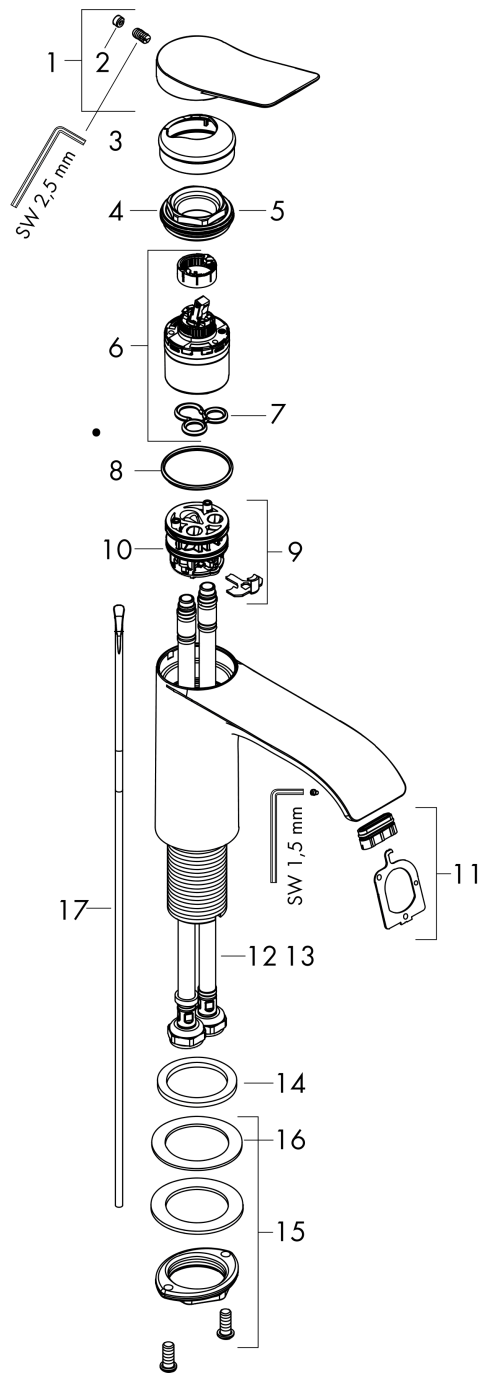

Vivenis

Single lever basin mixer 110 with pop-up waste set

Surfaces: **Matt White** Article Number: **75020700**

Description

product features

- consists of: single lever basin mixer, waste set
- ComfortZone 110
- projection 146 mm
- spray type: WaterfallStream
- maximum flow rate at 3 bar: 5 l/min
- ceramic cartridge
- temperature limitation adjustable
- suitable for continuous flow water heaters
- pop-up waste set G 1¼
- material waste set: metal
- connection type: G ¾ connections
- connection dimension: DN15

Technology

Design awards

reddot winner 2021

Product image

Scale drawing

Flowchart

Vivenis
Single lever basin mixer 110 with pop-up waste set
 Surfaces: **Matt White** Article Number: **75020700**

Exploded Drawing

Year of production: >06/21

Vivenis

Single lever basin mixer 110 with pop-up waste set

Surfaces: **Matt White** Article Number: **75020700**

Spare part list

Year of production: >06/21

Pos.	Description	Article Number	Price	PU
1	handle	94277700	-	1
2	screw cover	93735700	-	1
3	escutcheon	94027700	-	1
4	nut	93995000	-	1
5	O-ring 35x1,5	92114000	-	1
6	cartridge, assy	93897000	-	1
7	seal	95008000	-	1
8	O-ring 35x2	92604000	-	1
9	adapter for cartridge	98750000	-	1
10	O-Ring 30x2	98186000	-	1
11	spray former	94275000	-	1
12	connection hose 450 mm M8x0,75 G3/8	97206000	-	1
13	O-ring 6,6x1,6	93019000	-	1
14	flat seal	98749000	-	1
15	fixing set (Ø 32)	13961000	-	1
16	lever collar	97548000	-	1
17	pull rod	96657000	-	1
a	pop up waste	94139700	-	1
b	fixation extension 35 mm	13898000	-	1