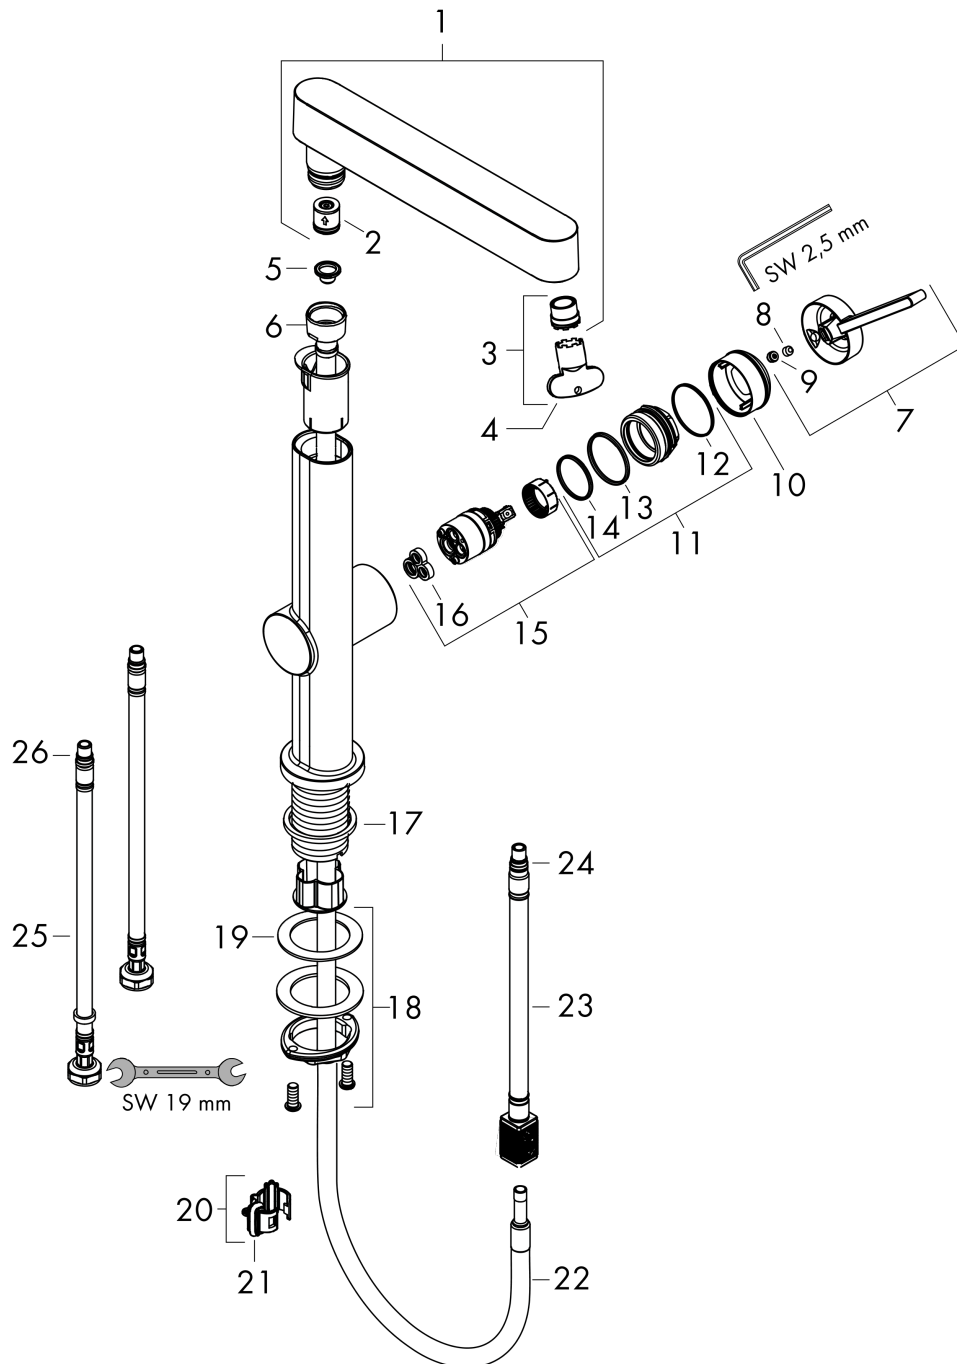

##### product features

- consists of: single lever basin mixer, waste set
- ComfortZone 230
- projection 191 mm
- spray type: laminar spray, PowderRain
- spray returns through pressing spray diverter and spray returns automatically through handle closing
- extension length: 50 cm
- spray disc surface: graphite
- maximum flow rate at 3 bar: 5 l/min
- ceramic cartridge
- temperature limitation adjustable
- push-open waste set G 1¼
- material waste set: metal
- connection type: G ¾ connections
- connection dimension: DN15
- non-return valve

#### Scale drawing

**Finoris**

**Single lever basin mixer 230 with pull-out spray, 2jet and push-open waste set**

Surfaces: **Matt White** Article Number: **76063700**

**Flowchart**

**Finoris**

**Single lever basin mixer 230 with pull-out spray, 2jet and push-open waste set**

Surfaces: **Matt White** Article Number: **76063700**

**Exploded Drawing**

Year of production: >06/21

### Spare part list

Year of production: >06/21

Pos.	Description	Article Number	Price	PU
1	handspray	94294700	-	1
2	non return valve	95376000	-	1
3	aerator laminar	94295000	-	1
4	special tool	98987000	-	1
5	filter	92672000	-	1
6	nut	92755000	-	1
7	handle	94292700	-	1
8	screw cover	93735700	-	1
9	hollow set screw M5x5	98446000	-	1
10	flange	93737700	-	1
11	nut	92926000	-	1
12	O-ring 30x1,5	98433000	-	1
13	O-ring 29x2	98391000	-	1
14	O-ring 25x1,5	98146000	-	1
15	cartridge, assy	93760000	-	1
16	seal	93383000	-	1
17	flat seal	98749000	-	1
18	fixing set (Ø 32)	13961000	-	1
19	lever collar	97548000	-	1
20	cramp	94296000	-	1
21	O-ring 10x3	98206000	-	1
22	hose 1,25 m	94293000	-	1
23	hose	93744000	-	1
24	O-ring 7x1,5	98422000	-	1
25	connection hose 450 mm M8x0,75 G3/8	97206000	-	1
26	O-ring 6,6x1,6	93019000	-	1
a	push-open waste set	50100700	-	1
b	fixation extension 35 mm	13898000	-	1