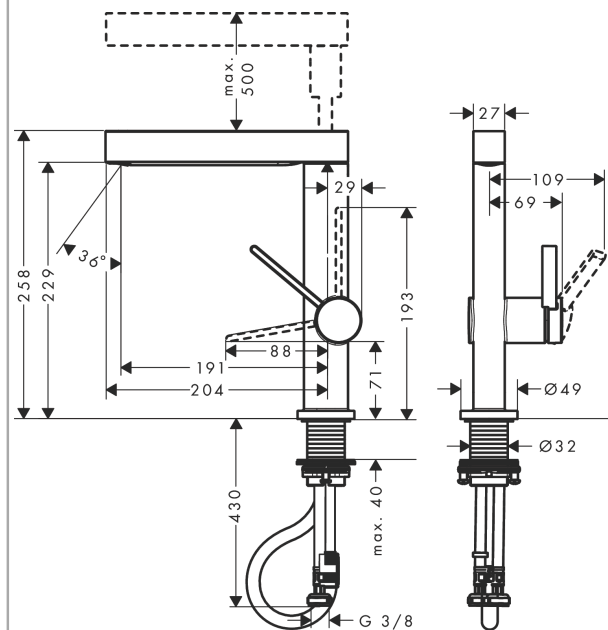

Scale drawing