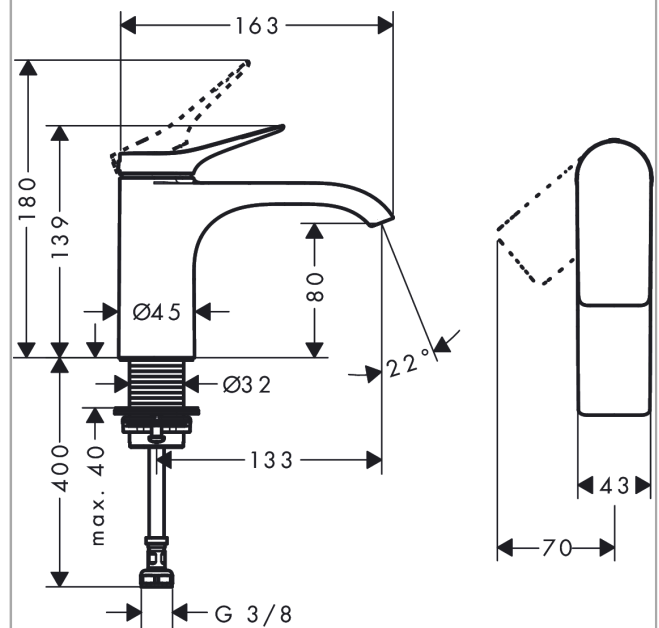

Vivenis

Pillar tap 80 for cold water without waste set

Surfaces: **Matt Black** Article Number: **75013670**

Description

product features

- ComfortZone 80
- projection 133 mm
- spray type: WaterfallStream
- maximum flow rate at 3 bar: 5 l/min
- ceramic cartridge
- for cold water connection
- connection type: G 3/8 connections
- connection dimension: DN15

Technology

Design awards

reddot winner 2021

Product image

Scale drawing

Flowchart