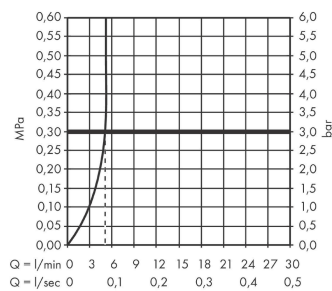

Vivenis

Single lever basin mixer 110 with pop-up waste set

Surfaces: **Chrome** Article Number: **75020000**

Description

product features

- consists of: single lever basin mixer, waste set
- ComfortZone 110
- projection 146 mm
- spray type: WaterfallStream
- maximum flow rate at 3 bar: 5 l/min
- ceramic cartridge
- temperature limitation adjustable
- suitable for continuous flow water heaters
- pop-up waste set G 1¼
- material waste set: metal
- connection type: G ¾ connections
- connection dimension: DN15

Technology

Design awards

reddot winner 2021

Product image

Scale drawing

Flowchart