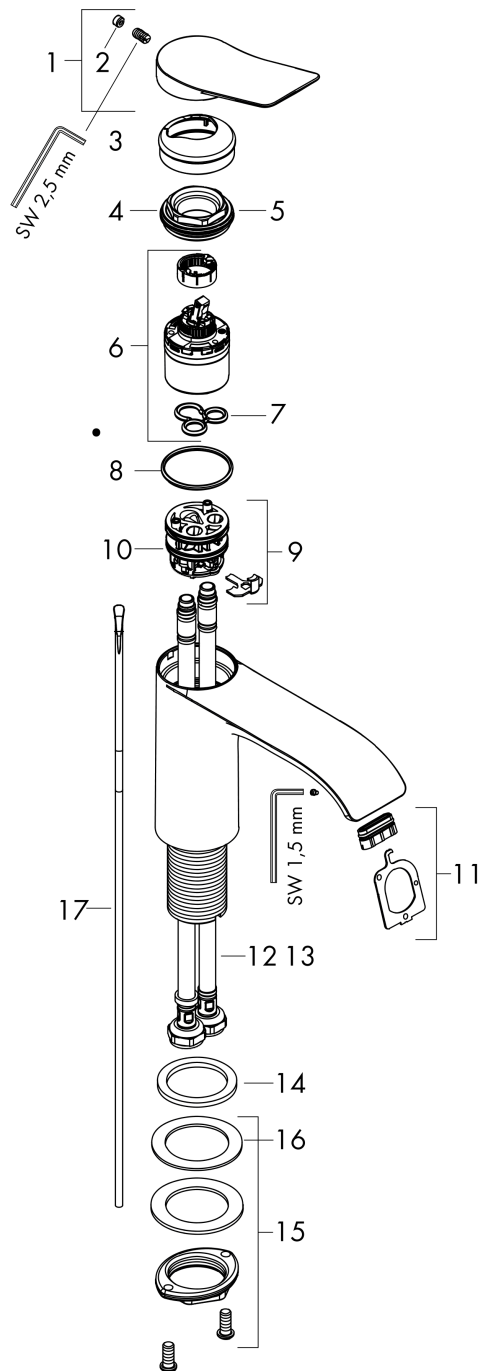

#### Scale drawing

#### Flowchart

**Vivenis**  
**Single lever basin mixer 110 with pop-up waste set**  
 Surfaces: **Chrome** Article Number: **75020000**

**Exploded Drawing**

Year of production: >06/21

### Single lever basin mixer 110 with pop-up waste set

Surfaces: **Chrome** Article Number: **75020000**

#### Spare part list

Year of production: >06/21

| Pos. | Description                         | Article Number | Price | PU |
|------|-------------------------------------|----------------|-------|----|
| 1    | handle                              | 94277000       | -     | 1  |
| 2    | screw cover                         | 93735460       | -     | 1  |
| 3    | escutcheon                          | 94027000       | -     | 1  |
| 4    | nut                                 | 93995000       | -     | 1  |
| 5    | O-ring 35x1,5                       | 92114000       | -     | 1  |
| 6    | cartridge, assy                     | 93897000       | -     | 1  |
| 7    | seal                                | 95008000       | -     | 1  |
| 8    | O-ring 35x2                         | 92604000       | -     | 1  |
| 9    | adapter for cartridge               | 98750000       | -     | 1  |
| 10   | O-Ring 30x2                         | 98186000       | -     | 1  |
| 11   | spray former                        | 94275000       | -     | 1  |
| 12   | connection hose 450 mm M8x0,75 G3/8 | 97206000       | -     | 1  |
| 13   | O-ring 6,6x1,6                      | 93019000       | -     | 1  |
| 14   | flat seal                           | 98749000       | -     | 1  |
| 15   | fixing set (Ø 32)                   | 13961000       | -     | 1  |
| 16   | lever collar                        | 97548000       | -     | 1  |
| 17   | pull rod                            | 96657000       | -     | 1  |
| a    | pop up waste                        | 94139000       | -     | 1  |
| b    | fixation extension 35 mm            | 13898000       | -     | 1  |