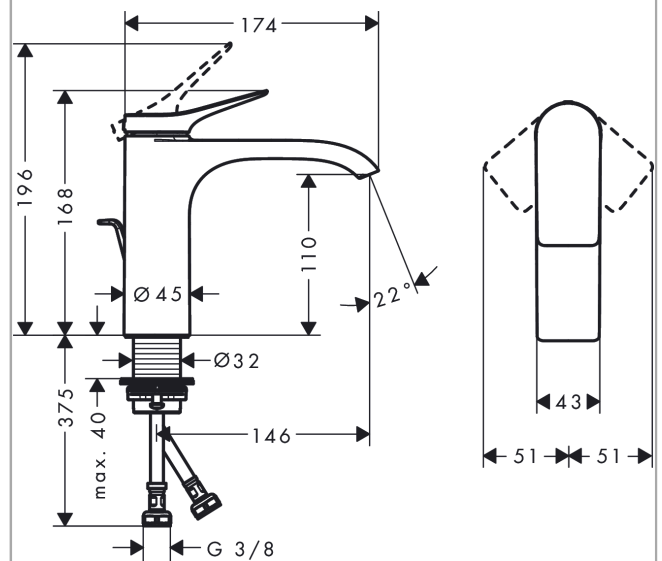

##### product features

- consists of: single lever basin mixer, waste set
- ComfortZone 110
- projection 146 mm
- spray type: WaterfallStream
- maximum flow rate at 3 bar: 5 l/min
- ceramic cartridge
- temperature limitation adjustable
- suitable for continuous flow water heaters
- pop-up waste set G 1¼
- material waste set: metal
- connection type: G ¾ connections
- connection dimension: DN15

#### Product image

#### Scale drawing