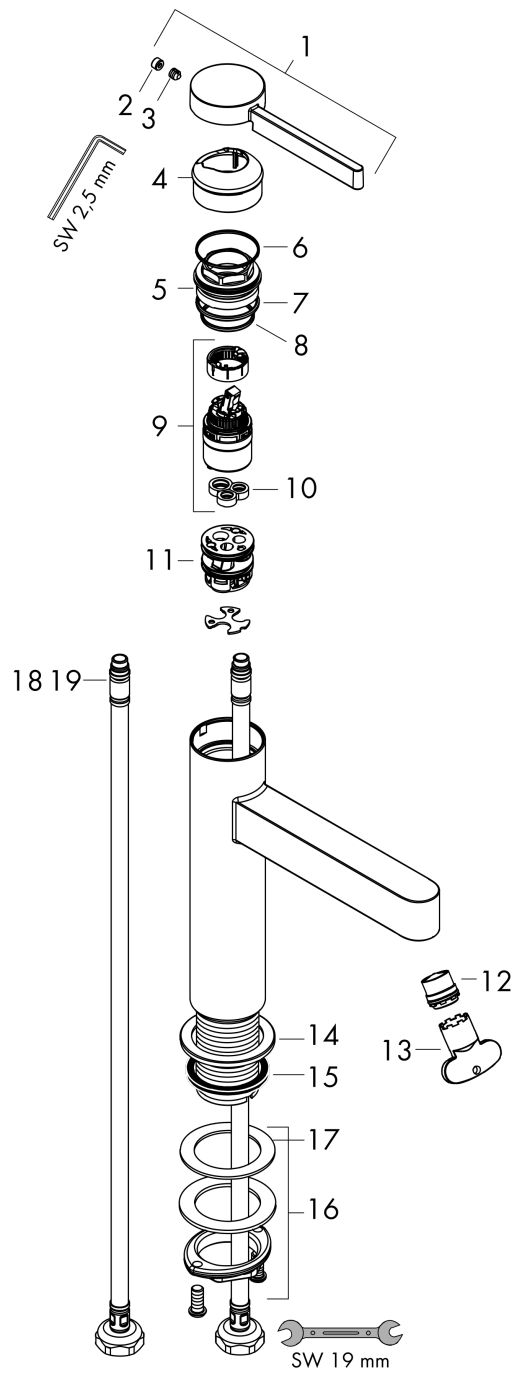

##### product features

- consists of: single lever basin mixer, waste set
- ComfortZone 260
- projection 208 mm
- spray type: laminar spray
- maximum flow rate at 3 bar: 5 l/min
- ceramic cartridge
- temperature limitation adjustable
- suitable for continuous flow water heaters
- push-open waste set G 1¼
- material waste set: metal
- connection type: G ¾ connections
- connection dimension: DN15

#### Scale drawing

#### Flowchart

**Finoris**

**Single lever basin mixer 260 for washbowls with push-open waste set**

Surfaces: **Chrome** Article Number: **76070000**

**Exploded Drawing**

Year of production: >06/21

**Finoris****Single lever basin mixer 260 for washbowls with push-open waste set**Surfaces: **Chrome** Article Number: **76070000****Spare part list**

Year of production: &gt;06/21

Pos.	Description	Article Number	Price	PU
1	handle	94266000	-	1
2	screw cover	93735460	-	1
3	hollow set screw M5x5	98446000	-	1
4	flange	93737000	-	1
5	nut	92926000	-	1
6	O-ring 30x1,5	98433000	-	1
7	O-ring 29x2	98391000	-	1
8	O-ring 25x1,5	98146000	-	1
9	cartridge, assy	93760000	-	1
10	seal	93383000	-	1
11	adapter for cartridge	98866000	-	1
12	spray former	93973000	-	1
13	special tool	98987000	-	1
14	escutcheon	94265000	-	1
15	flat seal	98749000	-	1
16	fixing set (Ø 32)	13961000	-	1
17	lever collar	97548000	-	1
18	connection hose	94267000	-	1
19	O-ring 6,6x1,6	93019000	-	1
a	push-open waste set	50100000	-	1
b	fixation extension 35 mm	13898000	-	1