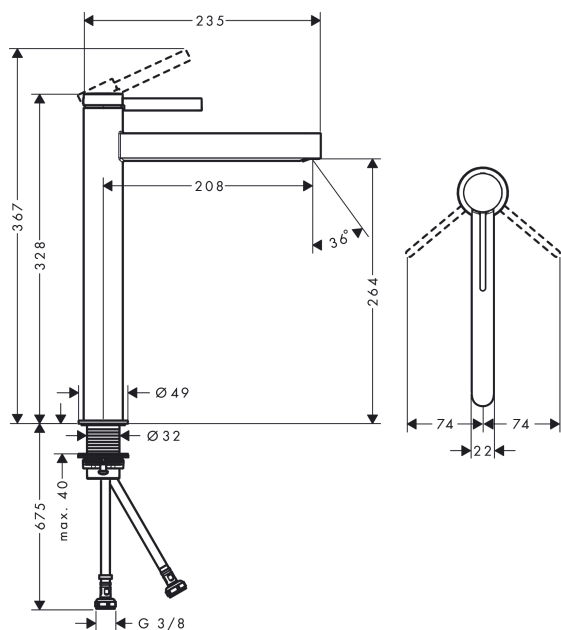

##### product features

- consists of: single lever basin mixer, waste set
- ComfortZone 260
- projection 208 mm
- spray type: laminar spray
- maximum flow rate at 3 bar: 5 l/min
- ceramic cartridge
- temperature limitation adjustable
- suitable for continuous flow water heaters
- push-open waste set G 1¼
- material waste set: metal
- connection type: G ¾ connections
- connection dimension: DN15

#### Product image

#### Scale drawing

Year of production: &gt;06/21

Pos.	Description	Article Number	Price	PU
1	handle	94266000	-	1
2	screw cover	93735460	-	1
3	hollow set screw M5x5	98446000	-	1
4	flange	93737000	-	1
5	nut	92926000	-	1
6	O-ring 30x1,5	98433000	-	1
7	O-ring 29x2	98391000	-	1
8	O-ring 25x1,5	98146000	-	1
9	cartridge, assy	93760000	-	1
10	seal	93383000	-	1
11	adapter for cartridge	98866000	-	1
12	spray former	93973000	-	1
13	special tool	98987000	-	1
14	escutcheon	94265000	-	1
15	flat seal	98749000	-	1
16	fixing set (Ø 32)	13961000	-	1
17	lever collar	97548000	-	1
18	connection hose	94267000	-	1
19	O-ring 6,6x1,6	93019000	-	1
a	push-open waste set	50100000	-	1
b	fixation extension 35 mm	13898000	-	1