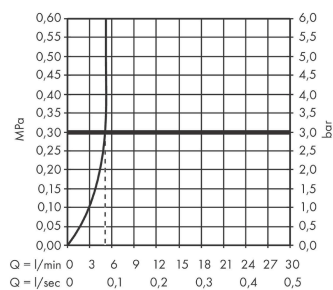

Finoris

Pillar tap 100 for cold water without waste set

Surfaces: **Matt Black** Article Number: **76013670**

Description

product features

- ComfortZone 100
- projection 126 mm
- spray type: laminar spray
- maximum flow rate at 3 bar: 5 l/min
- ceramic cartridge
- for cold water connection
- connection type: G 3/8 connection hose
- connection dimension: DN15

Technology

Design awards

reddot winner 2021

Product image

Scale drawing

Flowchart

Finoris
Pillar tap 100 for cold water without waste set
 Surfaces: **Matt Black** Article Number: **76013670**

Exploded Drawing