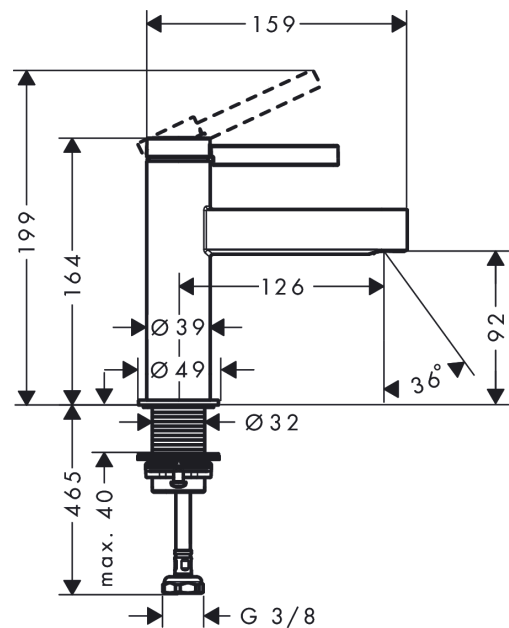

Finoris

Pillar tap 100 for cold water without waste set

Surfaces: **Matt Black** Article Number: **76013670**

Description

product features

- ComfortZone 100
- projection 126 mm
- spray type: laminar spray
- maximum flow rate at 3 bar: 5 l/min
- ceramic cartridge
- for cold water connection
- connection type: G 3/8 connection hose
- connection dimension: DN15

Technology

Design awards

reddot winner 2021

Product image

Scale drawing

Flowchart

Finoris
Pillar tap 100 for cold water without waste set
 Surfaces: **Matt Black** Article Number: **76013670**

Exploded Drawing

Year of production: >06/21

Finoris**Pillar tap 100 for cold water without waste set**Surfaces: **Matt Black** Article Number: **76013670****Spare part list**

Year of production: >06/21

Pos.	Description	Article Number	Price	PU
1	handle	94287670	-	1
2	screw cover	93735610	-	1
3	hollow set screw M5x5	98446000	-	1
4	flange	93737670	-	1
5	nut	92926000	-	1
6	O-ring 30x1,5	98433000	-	1
7	O-ring 29x2	98391000	-	1
8	O-ring 25x1,5	98146000	-	1
9	cartridge, assy	93760000	-	1
10	seal	93383000	-	1
11	adapter for cartridge	98866000	-	1
12	connection hose 600 mm M8x0,75 G3/8	96556000	-	1
13	O-ring 6,6x1,6	93019000	-	1
14	spray former	93973000	-	1
15	special tool	98987000	-	1
16	escutcheon	94265670	-	1
17	flat seal	98749000	-	1
18	fixing set (Ø 32)	13961000	-	1
19	lever collar	97548000	-	1