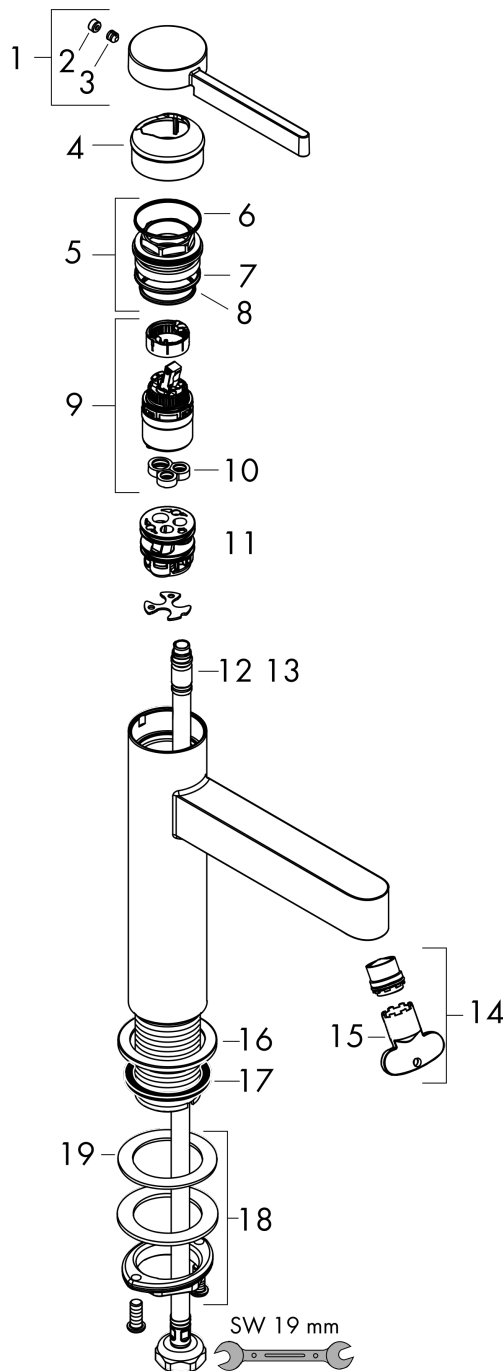

Finoris

Pillar tap 100 for cold water without waste set

Surfaces: **Matt Black** Article Number: **76013670**

Description

product features

- ComfortZone 100
- projection 126 mm
- spray type: laminar spray
- maximum flow rate at 3 bar: 5 l/min
- ceramic cartridge
- for cold water connection
- connection type: G 3/8 connection hose
- connection dimension: DN15

Technology

Design awards

reddot winner 2021

Product image

Scale drawing

Flowchart

Finoris
Pillar tap 100 for cold water without waste set
 Surfaces: **Matt Black** Article Number: **76013670**

Exploded Drawing

Year of production: >06/21

Finoris**Pillar tap 100 for cold water without waste set**Surfaces: **Matt Black** Article Number: **76013670****Spare part list**

Year of production: >06/21

Pos.	Description	Article Number	Price	PU
1	handle	94287670	-	1
2	screw cover	93735610	-	1
3	hollow set screw M5x5	98446000	-	1
4	flange	93737670	-	1
5	nut	92926000	-	1
6	O-ring 30x1,5	98433000	-	1
7	O-ring 29x2	98391000	-	1
8	O-ring 25x1,5	98146000	-	1
9	cartridge, assy	93760000	-	1
10	seal	93383000	-	1
11	adapter for cartridge	98866000	-	1
12	connection hose 600 mm M8x0,75 G3/8	96556000	-	1
13	O-ring 6,6x1,6	93019000	-	1
14	spray former	93973000	-	1
15	special tool	98987000	-	1
16	escutcheon	94265670	-	1
17	flat seal	98749000	-	1
18	fixing set (Ø 32)	13961000	-	1
19	lever collar	97548000	-	1