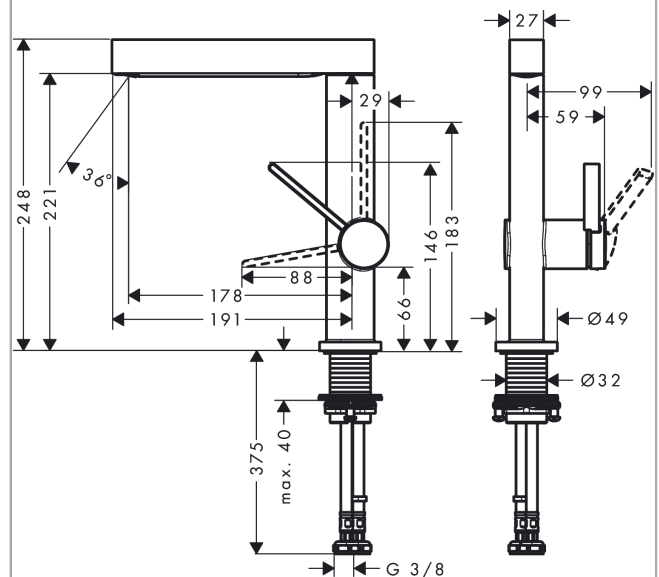

##### product features

- consists of: single lever basin mixer, waste set
- ComfortZone 230
- projection 178 mm
- swivel range 120°
- spray type: laminar spray
- maximum flow rate at 3 bar: 5 l/min
- ceramic cartridge
- temperature limitation adjustable
- suitable for continuous flow water heaters
- push-open waste set G 1¼
- material waste set: metal
- connection type: G ¾ connections
- connection dimension: DN15

#### Product image

#### Scale drawing

**Finoris**

**Single lever basin mixer 230 with swivel spout and push-open waste set**

Surfaces: **Matt White** Article Number: **76060700**

**Flowchart**

**Finoris**

**Single lever basin mixer 230 with swivel spout and push-open waste set**

Year of production: &gt;06/21

Pos.	Description	Article Number	Price	PU
1	spout cpl.	94303700	-	1
2	O-Ring 14x2,5	98189000	-	1
3	spray former	93973000	-	1
4	special tool	98987000	-	1
5	plug	93087000	-	1
6	handle	94292700	-	1
7	hollow set screw M5x5	98446000	-	1
8	screw cover	93735700	-	1
9	flange	93737700	-	1
10	nut	92926000	-	1
11	O-ring 30x1,5	98433000	-	1
12	O-ring 29x2	98391000	-	1
13	O-ring 25x1,5	98146000	-	1
14	cartridge, assy	93760000	-	1
15	seal	93383000	-	1
16	flat seal	98749000	-	1
17	fixing set (Ø 32)	13961000	-	1
18	lever collar	97548000	-	1
19	connection hose 450 mm M8x0,75 G3/8	97206000	-	1
20	O-ring 6,6x1,6	93019000	-	1
a	push-open waste set	50100700	-	1
b	fixation extension 35 mm	13898000	-	1