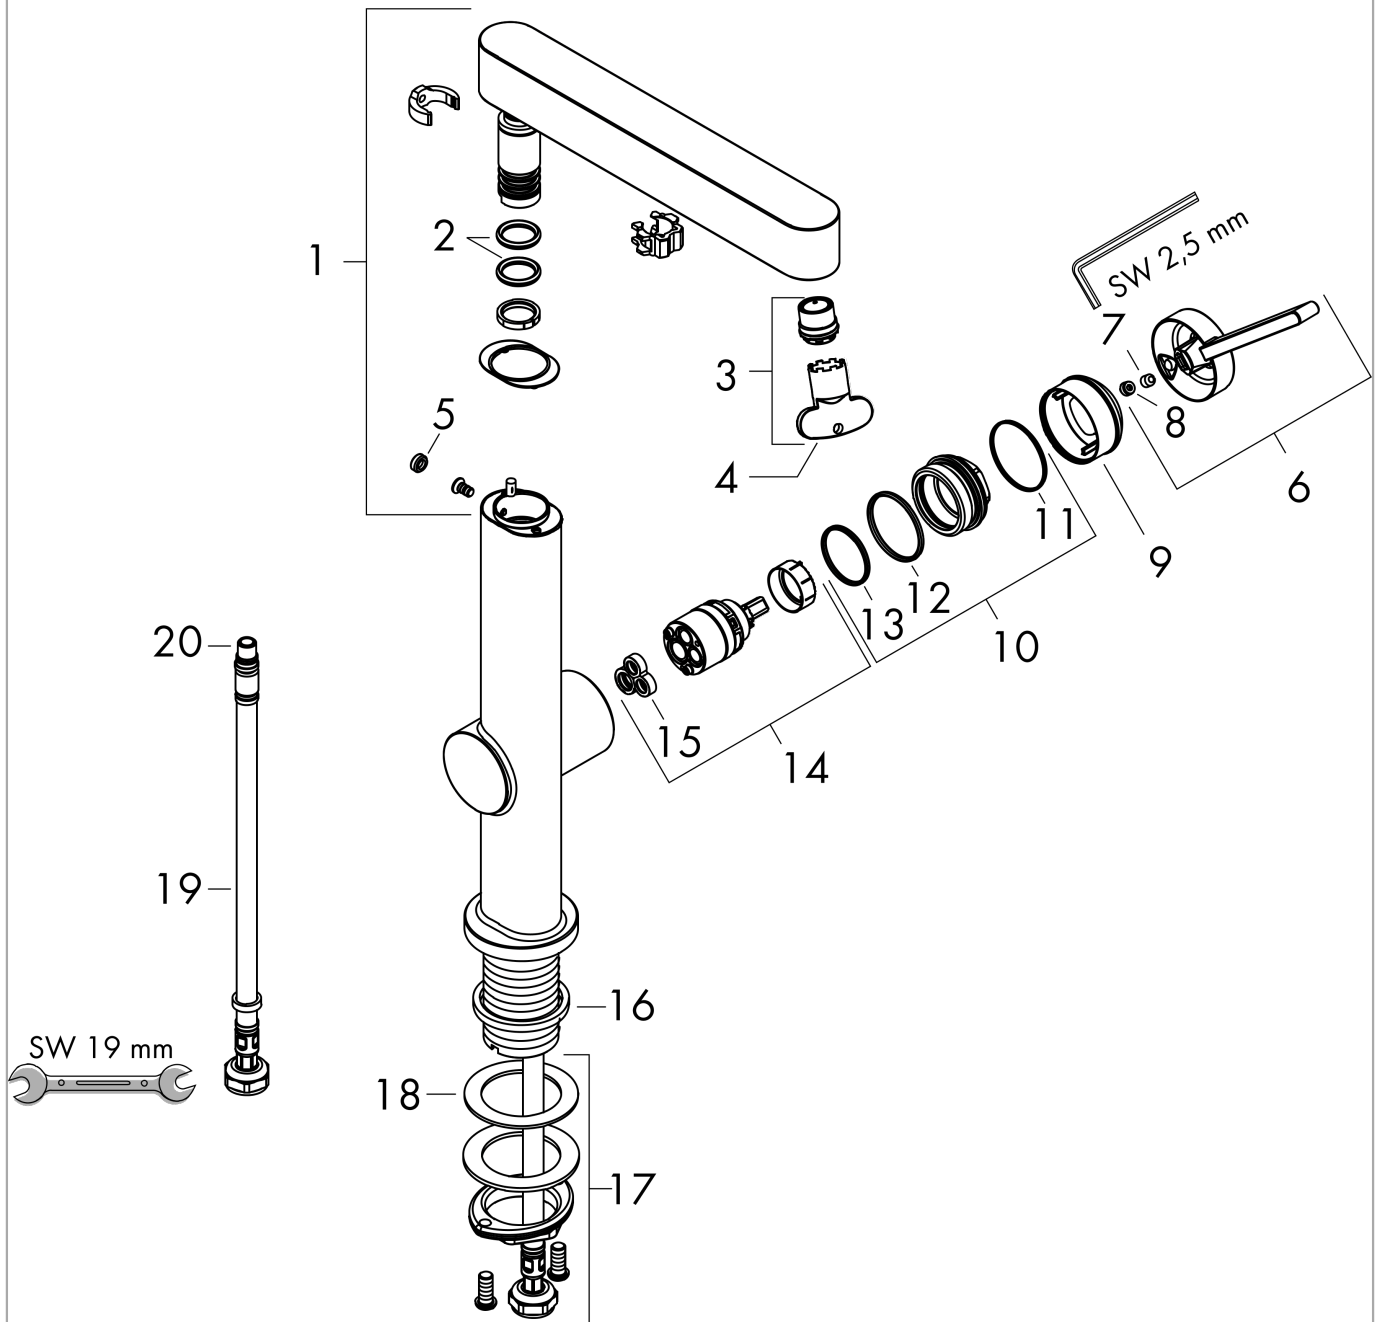

##### product features

- consists of: single lever basin mixer, waste set
- ComfortZone 230
- projection 178 mm
- swivel range 120°
- spray type: laminar spray
- maximum flow rate at 3 bar: 5 l/min
- ceramic cartridge
- temperature limitation adjustable
- suitable for continuous flow water heaters
- push-open waste set G 1¼
- material waste set: metal
- connection type: G ¾ connections
- connection dimension: DN15

#### Scale drawing

**Finoris**

**Single lever basin mixer 230 with swivel spout and push-open waste set**

Surfaces: **Matt White** Article Number: **76060700**

**Flowchart**

**Finoris**

**Single lever basin mixer 230 with swivel spout and push-open waste set**

Surfaces: **Matt White** Article Number: **76060700**

**Exploded Drawing**

Year of production: >06/21

**Finoris****Single lever basin mixer 230 with swivel spout and push-open waste set**Surfaces: **Matt White** Article Number: **76060700****Spare part list**

Year of production: &gt;06/21

Pos.	Description	Article Number	Price	PU
1	spout cpl.	94303700	-	1
2	O-Ring 14x2,5	98189000	-	1
3	spray former	93973000	-	1
4	special tool	98987000	-	1
5	plug	93087000	-	1
6	handle	94292700	-	1
7	hollow set screw M5x5	98446000	-	1
8	screw cover	93735700	-	1
9	flange	93737700	-	1
10	nut	92926000	-	1
11	O-ring 30x1,5	98433000	-	1
12	O-ring 29x2	98391000	-	1
13	O-ring 25x1,5	98146000	-	1
14	cartridge, assy	93760000	-	1
15	seal	93383000	-	1
16	flat seal	98749000	-	1
17	fixing set (Ø 32)	13961000	-	1
18	lever collar	97548000	-	1
19	connection hose 450 mm M8x0,75 G3/8	97206000	-	1
20	O-ring 6,6x1,6	93019000	-	1
a	push-open waste set	50100700	-	1
b	fixation extension 35 mm	13898000	-	1