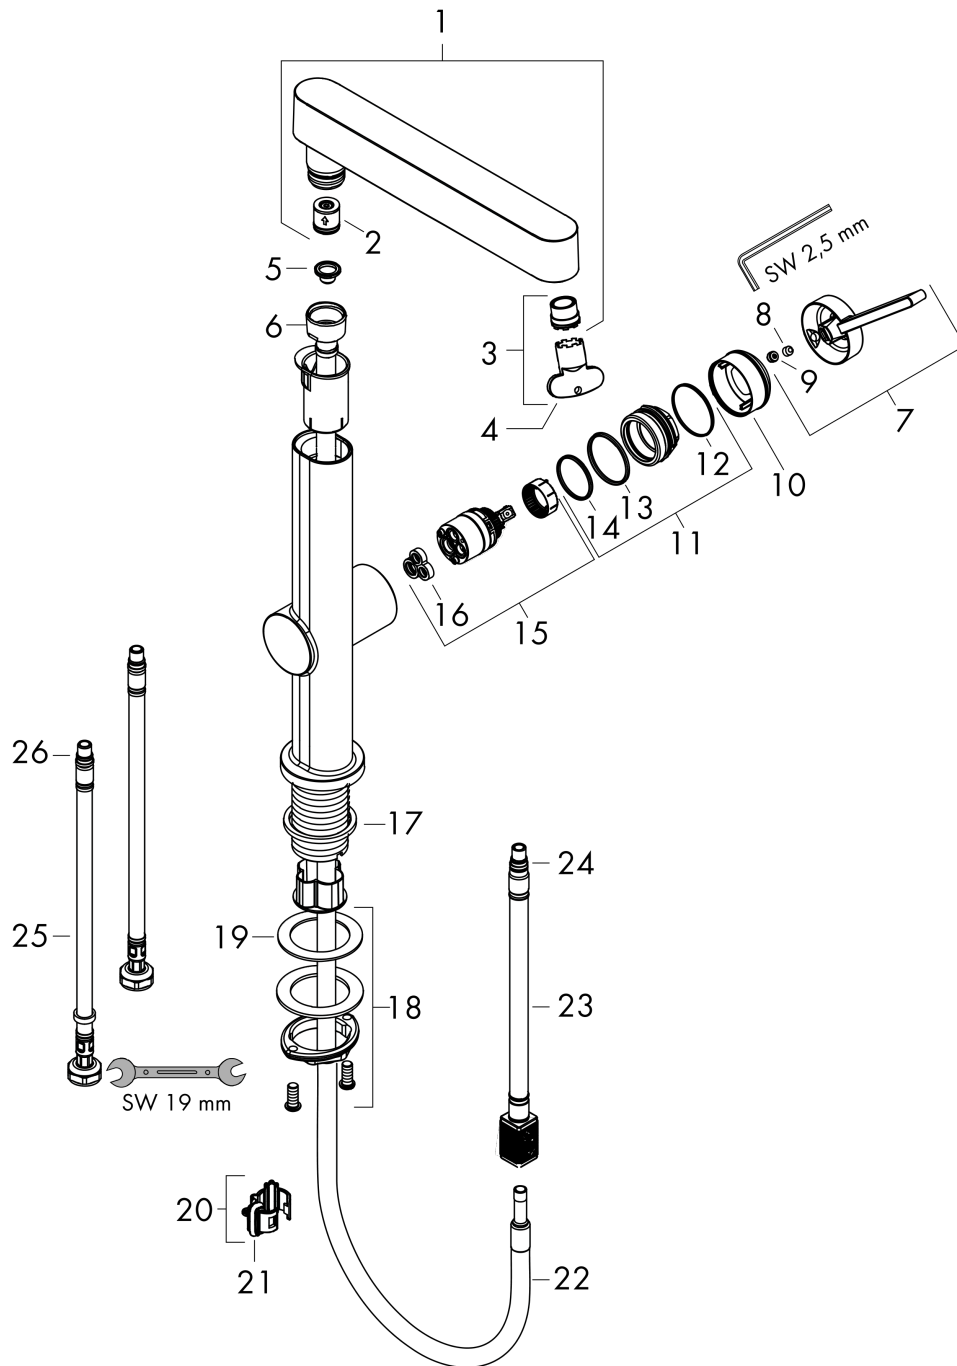

Finoris

Single lever basin mixer 230 with pull-out spray, 2jet and push-open waste set

Surfaces: **Chrome** Article Number: **76063000**

Description

product features

- consists of: single lever basin mixer, waste set
- ComfortZone 230
- projection 191 mm
- spray type: laminar spray, PowderRain
- spray returns through pressing spray diverter and spray returns automatically through handle closing
- extension length: 50 cm
- spray disc surface: graphite
- maximum flow rate at 3 bar: 5 l/min
- ceramic cartridge
- temperature limitation adjustable
- push-open waste set G 1¼
- material waste set: metal
- connection type: G ¾ connections
- connection dimension: DN15
- non-return valve

Flowchart

Finoris

Single lever basin mixer 230 with pull-out spray, 2jet and push-open waste set

Surfaces: **Chrome** Article Number: **76063000**

Exploded Drawing

Year of production: >06/21

Finoris

Single lever basin mixer 230 with pull-out spray, 2jet and push-open waste set

Surfaces: **Chrome** Article Number: **76063000**

Spare part list

Year of production: >06/21

Pos.	Description	Article Number	Price	PU
1	handspray	94294000	-	1
2	non return valve	95376000	-	1
3	aerator laminar	94295000	-	1
4	special tool	98987000	-	1
5	filter	92672000	-	1
6	nut	92755000	-	1
7	handle	94292000	-	1
8	hollow set screw M5x5	98446000	-	1
9	screw cover	93735460	-	1
10	flange	93737000	-	1
11	nut	92926000	-	1
12	O-ring 30x1,5	98433000	-	1
13	O-ring 29x2	98391000	-	1
14	O-ring 25x1,5	98146000	-	1
15	cartridge, assy	93760000	-	1
16	seal	93383000	-	1
17	flat seal	98749000	-	1
18	fixing set (Ø 32)	13961000	-	1
19	lever collar	97548000	-	1
20	cramp	94296000	-	1
21	O-ring 10x3	98206000	-	1
22	hose 1,25 m	94293000	-	1
23	hose	93744000	-	1
24	O-ring 7x1,5	98422000	-	1
25	connection hose 450 mm M8x0,75 G3/8	97206000	-	1
26	O-ring 6,6x1,6	93019000	-	1
a	push-open waste set	50100000	-	1
b	fixation extension 35 mm	13898000	-	1