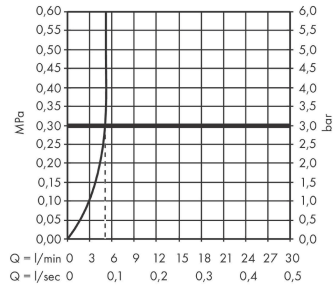

Finoris

Single lever basin mixer 230 with pull-out spray, 2jet and push-open waste set

Surfaces: **Chrome** Article Number: **76063000**

Flowchart