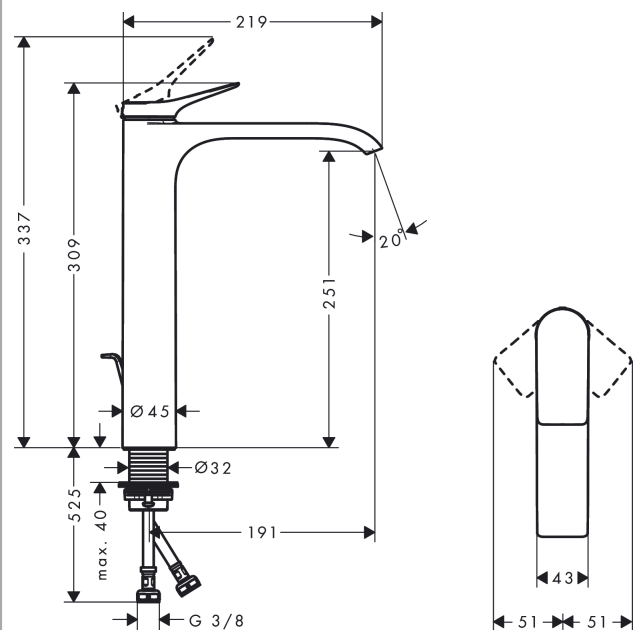

Vivenis

Single lever basin mixer 250 for washbowls with pop-up waste set

Surfaces: **Chrome** Article Number: **75040000**

Description

product features

- consists of: single lever basin mixer, waste set
- ComfortZone 250
- projection 191 mm
- spray type: WaterfallStream
- maximum flow rate at 3 bar: 5 l/min
- ceramic cartridge
- temperature limitation adjustable
- suitable for continuous flow water heaters
- pop-up waste set G 1¼
- material waste set: metal
- connection type: G ¾ connections
- connection dimension: DN15

Technology

Design awards

reddot winner 2021

Product image

Scale drawing

Flowchart

Vivenis

Single lever basin mixer 250 for washbowls with pop-up waste set

Surfaces: **Chrome** Article Number: **75040000**

Exploded Drawing

Year of production: >06/21

Vivenis

Single lever basin mixer 250 for washbowls with pop-up waste set

Surfaces: **Chrome** Article Number: **75040000**

Spare part list

Year of production: >06/21

Pos.	Description	Article Number	Price	PU
1	handle	94277000	-	1
2	screw cover	93735460	-	1
3	escutcheon	94027000	-	1
4	nut	93995000	-	1
5	O-ring 35x1,5	92114000	-	1
6	cartridge, assy	93897000	-	1
7	seal	95008000	-	1
8	O-ring 35x2	92604000	-	1
9	adapter for cartridge	98750000	-	1
10	O-Ring 30x2	98186000	-	1
11	spray former	94275000	-	1
12	connection hose 600 mm M8x0,75 G3/8	96556000	-	1
13	O-ring 6,6x1,6	93019000	-	1
14	flat seal	98749000	-	1
15	fixing set (Ø 32)	13961000	-	1
16	lever collar	97548000	-	1
17	pull rod	96657000	-	1
a	pop up waste	94139000	-	1
b	fixation extension 35 mm	13898000	-	1