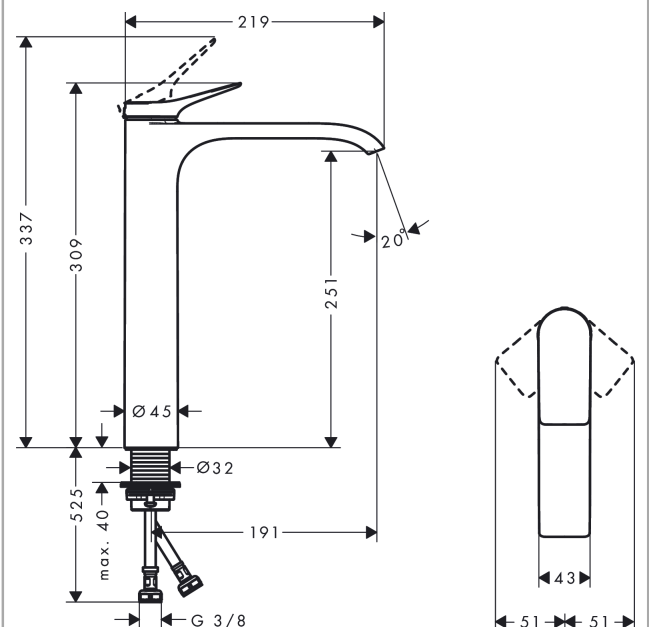

Vivenis

Single lever basin mixer 250 for washbowls without waste set

Surfaces: **Matt White** Article Number: **75042700**

Description

product features

- ComfortZone 250
- projection 191 mm
- spray type: WaterfallStream
- maximum flow rate at 3 bar: 5 l/min
- ceramic cartridge
- temperature limitation adjustable
- suitable for continuous flow water heaters
- connection type: G 3/8 connections
- connection dimension: DN15

Technology

Design awards

reddot winner 2021

Product image

Scale drawing

Flowchart

Vivenis
Single lever basin mixer 250 for washbowls without waste set
 Surfaces: **Matt White** Article Number: **75042700**

Exploded Drawing

Year of production: >06/21

Vivenis

Single lever basin mixer 250 for washbowls without waste set

Surfaces: **Matt White** Article Number: **75042700**

Spare part list

Year of production: >06/21

Pos.	Description	Article Number	Price	PU
1	handle	94277700	-	1
2	screw cover	93735700	-	1
3	escutcheon	94027700	-	1
4	nut	93995000	-	1
5	O-ring 35x1,5	92114000	-	1
6	cartridge, assy	93897000	-	1
7	seal	95008000	-	1
8	O-ring 35x2	92604000	-	1
9	adapter for cartridge	98750000	-	1
10	O-Ring 30x2	98186000	-	1
11	spray former	94275000	-	1
12	connection hose 600 mm M8x0,75 G3/8	96556000	-	1
13	O-ring 6,6x1,6	93019000	-	1
14	flat seal	98749000	-	1
15	fixing set (Ø 32)	13961000	-	1
16	lever collar	97548000	-	1
a	fixation extension 35 mm	13898000	-	1