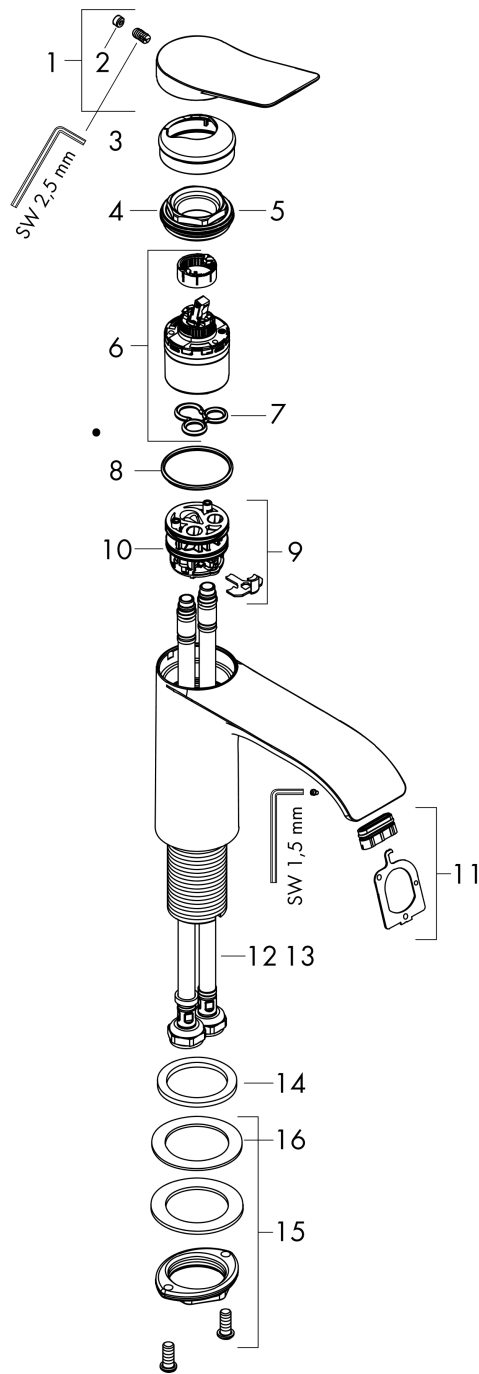

Vivenis

Single lever basin mixer 250 for washbowls without waste set

Surfaces: **Matt White** Article Number: **75042700**

Description

product features

- ComfortZone 250
- projection 191 mm
- spray type: WaterfallStream
- maximum flow rate at 3 bar: 5 l/min
- ceramic cartridge
- temperature limitation adjustable
- suitable for continuous flow water heaters
- connection type: G 3/8 connections
- connection dimension: DN15

Technology

Design awards

reddot winner 2021

Product image

Scale drawing

Flowchart

Vivenis
Single lever basin mixer 250 for washbowls without waste set
 Surfaces: **Matt White** Article Number: **75042700**

Exploded Drawing

Year of production: >06/21

Vivenis

Single lever basin mixer 250 for washbowls without waste set

Surfaces: **Matt White** Article Number: **75042700**

Spare part list

Year of production: >06/21

Pos.	Description	Article Number	Price	PU
1	handle	94277700	-	1
2	screw cover	93735700	-	1
3	escutcheon	94027700	-	1
4	nut	93995000	-	1
5	O-ring 35x1,5	92114000	-	1
6	cartridge, assy	93897000	-	1
7	seal	95008000	-	1
8	O-ring 35x2	92604000	-	1
9	adapter for cartridge	98750000	-	1
10	O-Ring 30x2	98186000	-	1
11	spray former	94275000	-	1
12	connection hose 600 mm M8x0,75 G3/8	96556000	-	1
13	O-ring 6,6x1,6	93019000	-	1
14	flat seal	98749000	-	1
15	fixing set (Ø 32)	13961000	-	1
16	lever collar	97548000	-	1
a	fixation extension 35 mm	13898000	-	1