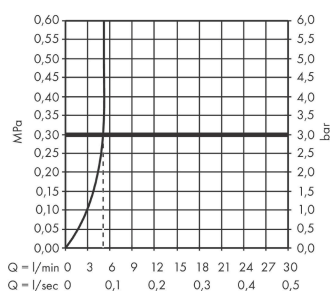

Vivenis

Single lever basin mixer 250 for washbowls without waste set

Surfaces: **Matt White** Article Number: **75042700**

Description

product features

- ComfortZone 250
- projection 191 mm
- spray type: WaterfallStream
- maximum flow rate at 3 bar: 5 l/min
- ceramic cartridge
- temperature limitation adjustable
- suitable for continuous flow water heaters
- connection type: G 3/8 connections
- connection dimension: DN15

Technology

Design awards

reddot winner 2021

Product image

Scale drawing

Flowchart

Vivenis
Single lever basin mixer 250 for washbowls without waste set
 Surfaces: **Matt White** Article Number: **75042700**

Exploded Drawing