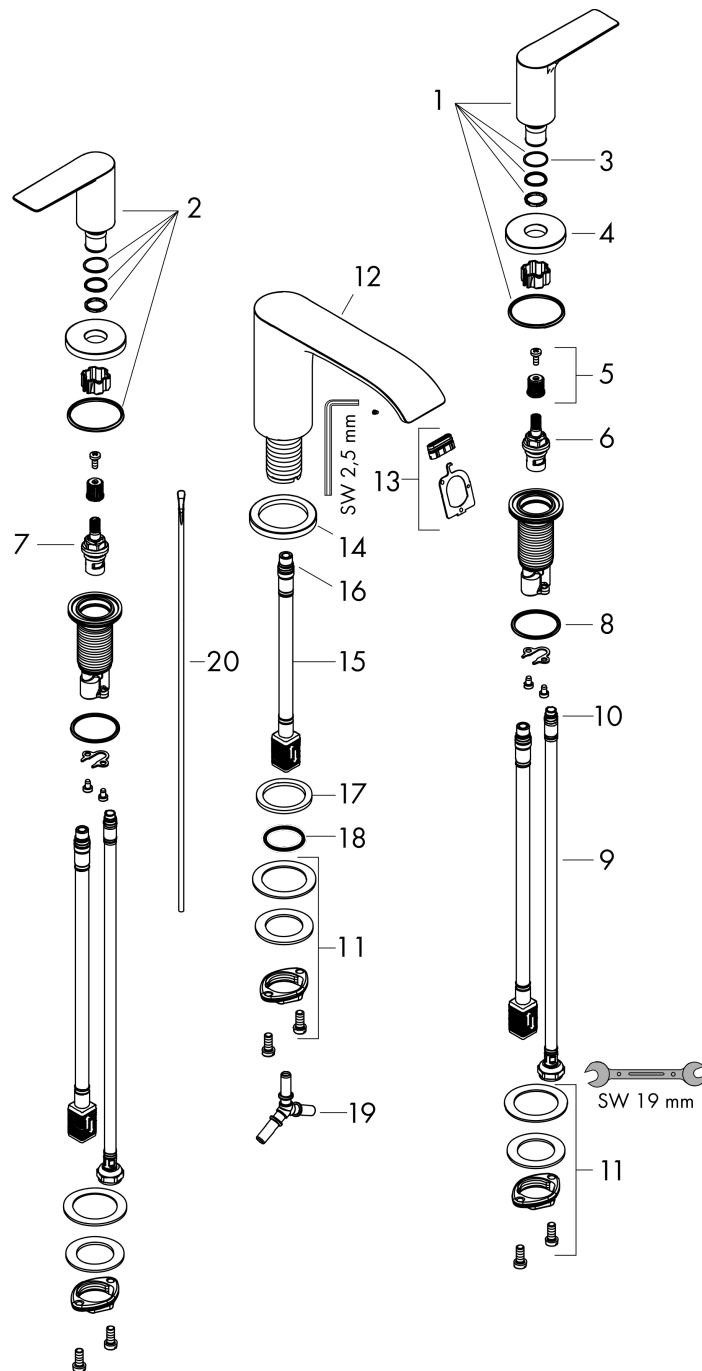

Vivenis

3-hole basin mixer 90 with pop-up waste set

Surfaces: **Matt Black** Article Number: **75033670**

Exploded Drawing

Year of production: >06/21

Vivenis

3-hole basin mixer 90 with pop-up waste set

Surfaces: **Matt Black** Article Number: **75033670**

Spare part list

Year of production: >06/21

| Pos. | Description | Article Number | Price | PU |
|------|-------------------------------------|----------------|-------|----|
| 1 | handle for cold water | 94307670 | - | 1 |
| 2 | handle for hot water | 94306670 | - | 1 |
| 3 | O-Ring 14x1,5 | 98201000 | - | 1 |
| 4 | escutcheon for handle | 92956670 | - | 1 |
| 5 | handle fixing set | 98932000 | - | 1 |
| 6 | shut off unit left closing | 95366000 | - | 1 |
| 7 | shut off unit right closing | 98817000 | - | 1 |
| 8 | O-ring 33x2,5 | 92907000 | - | 1 |
| 9 | connection hose 450 mm M8x0,75 G3/8 | 97206000 | - | 1 |
| 10 | O-ring 6,6x1,6 | 93019000 | - | 1 |
| 11 | fixing set (Ø 28) | 92909000 | - | 1 |
| 12 | spout cpl. | 94308670 | - | 1 |
| 13 | spray former | 94275000 | - | 1 |
| 14 | escutcheon for spout | 94309670 | - | 1 |
| 15 | connection hose 200 mm M10x1 | 92913000 | - | 1 |
| 16 | O-ring 8x1,75 | 97827000 | - | 1 |
| 17 | flat seal | 98749000 | - | 1 |
| 18 | O-ring 26x4 | 92191000 | - | 1 |
| 19 | hose connection angel | 92905000 | - | 1 |
| 20 | pull rod | 96657000 | - | 1 |
| a | pop up waste | 94139670 | - | 1 |