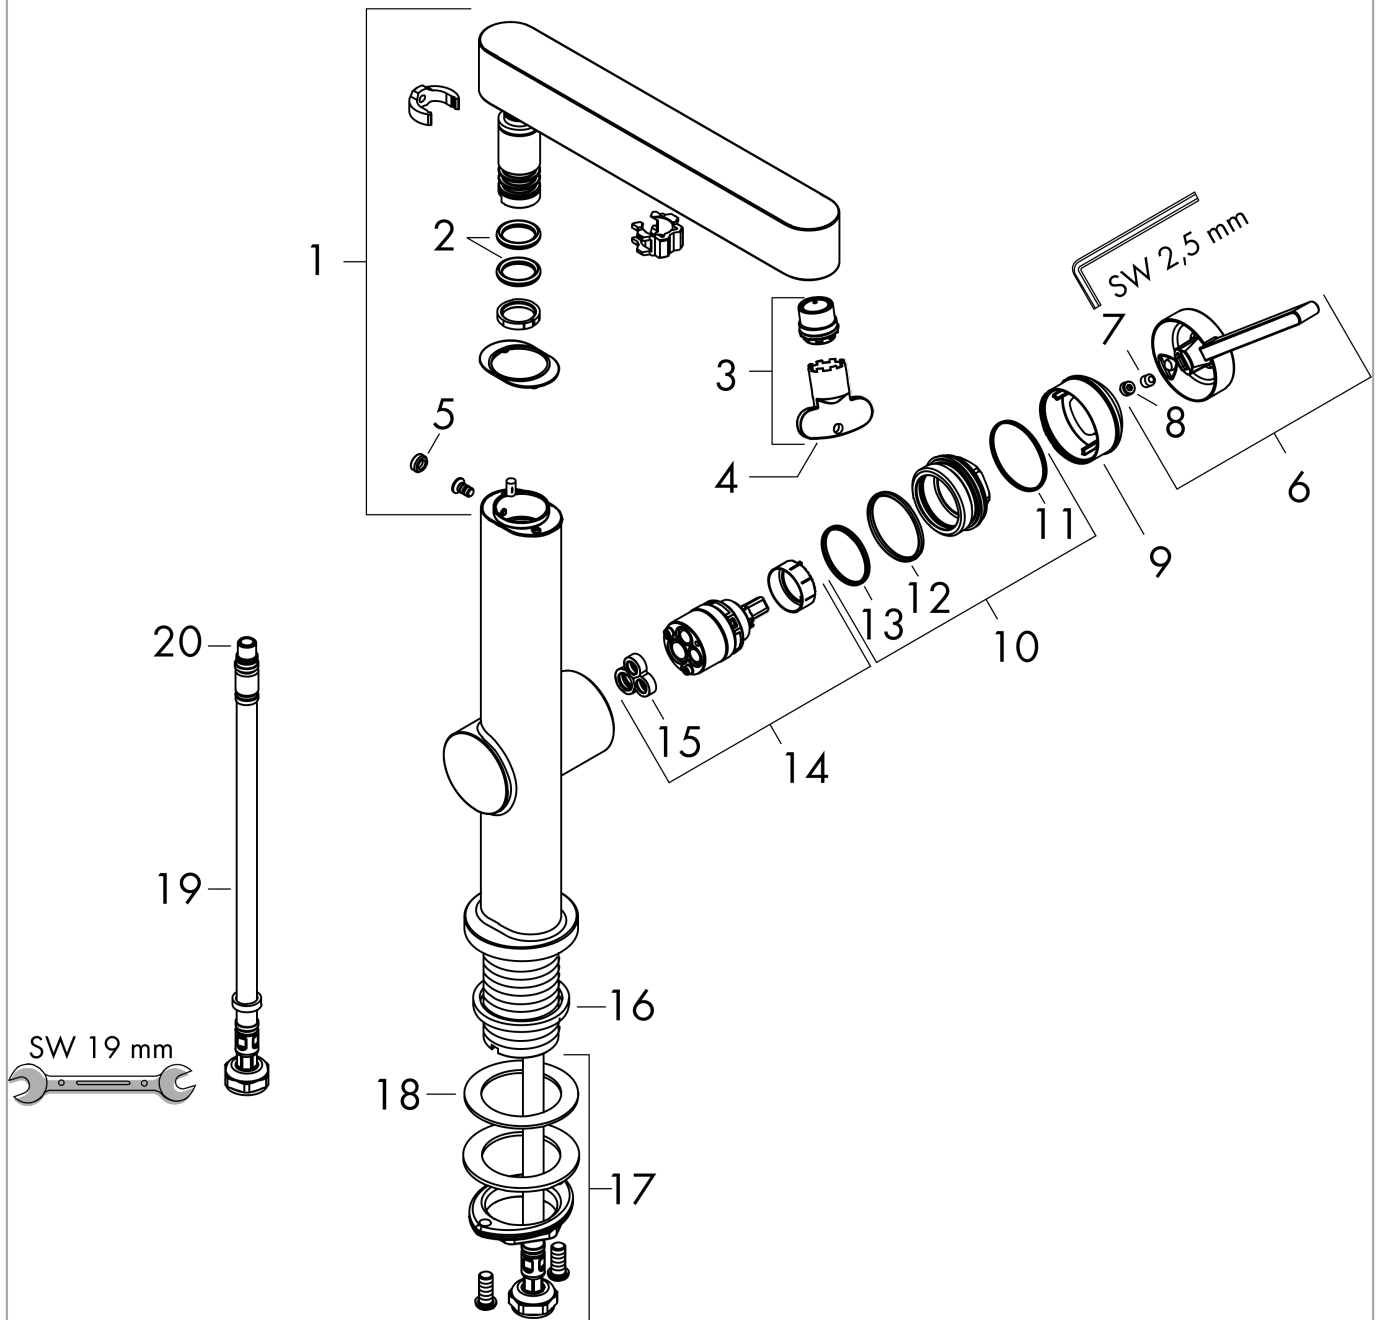

Finoris

Single lever basin mixer 230 with swivel spout and push-open waste set

Surfaces: **Chrome** Article Number: **76060000**

Description

product features

- consists of: single lever basin mixer, waste set
- ComfortZone 230
- projection 178 mm
- swivel range 120°
- spray type: laminar spray
- maximum flow rate at 3 bar: 5 l/min
- ceramic cartridge
- temperature limitation adjustable
- suitable for continuous flow water heaters
- push-open waste set G 1¼
- material waste set: metal
- connection type: G ¾ connections
- connection dimension: DN15

Technology

Design awards

reddot winner 2021

Product image

Scale drawing

Finoris

Single lever basin mixer 230 with swivel spout and push-open waste set

Surfaces: **Chrome** Article Number: **76060000**

Flowchart

Finoris

Single lever basin mixer 230 with swivel spout and push-open waste set

Surfaces: **Chrome** Article Number: **76060000**

Exploded Drawing

Year of production: >06/21

Finoris

Single lever basin mixer 230 with swivel spout and push-open waste set

Surfaces: **Chrome** Article Number: **76060000**

Spare part list

Year of production: >06/21

Pos.	Description	Article Number	Price	PU
1	spout cpl.	94303000	-	1
2	O-Ring 14x2,5	98189000	-	1
3	spray former	93973000	-	1
4	special tool	98987000	-	1
5	plug	93087000	-	1
6	handle	94292000	-	1
7	hollow set screw M5x5	98446000	-	1
8	screw cover	93735460	-	1
9	flange	93737000	-	1
10	nut	92926000	-	1
11	O-ring 30x1,5	98433000	-	1
12	O-ring 29x2	98391000	-	1
13	O-ring 25x1,5	98146000	-	1
14	cartridge, assy	93760000	-	1
15	seal	93383000	-	1
16	flat seal	98749000	-	1
17	fixing set (Ø 32)	13961000	-	1
18	lever collar	97548000	-	1
19	connection hose 450 mm M8x0,75 G3/8	97206000	-	1
20	O-ring 6,6x1,6	93019000	-	1
a	push-open waste set	50100000	-	1
b	fixation extension 35 mm	13898000	-	1