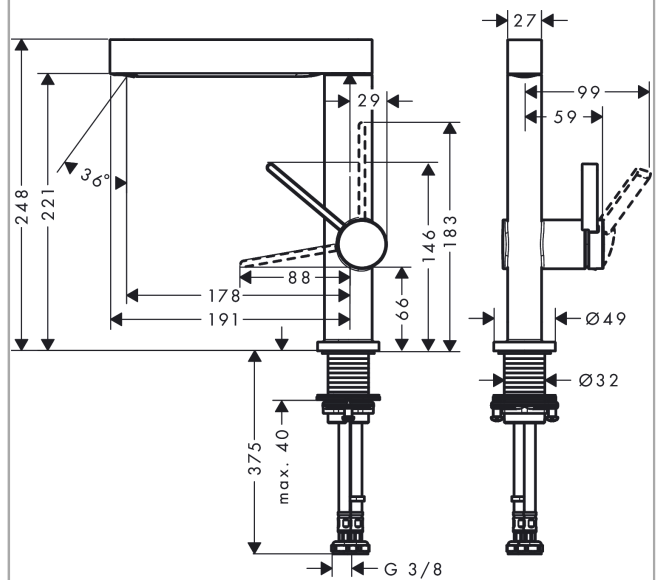

Finoris

Single lever basin mixer 230 with swivel spout and push-open waste set

Surfaces: **Chrome** Article Number: **76060000**

Description

product features

- consists of: single lever basin mixer, waste set
- ComfortZone 230
- projection 178 mm
- swivel range 120°
- spray type: laminar spray
- maximum flow rate at 3 bar: 5 l/min
- ceramic cartridge
- temperature limitation adjustable
- suitable for continuous flow water heaters
- push-open waste set G 1¼
- material waste set: metal
- connection type: G ¾ connections
- connection dimension: DN15

Technology

Design awards

reddot winner 2021

Product image

Scale drawing

Finoris

Single lever basin mixer 230 with swivel spout and push-open waste set

Surfaces: **Chrome** Article Number: **76060000**

Flowchart

Finoris

Single lever basin mixer 230 with swivel spout and push-open waste set

Surfaces: **Chrome** Article Number: **76060000**

Exploded Drawing

Year of production: >06/21

Finoris

Single lever basin mixer 230 with swivel spout and push-open waste set

Surfaces: **Chrome** Article Number: **76060000**

Spare part list

Year of production: >06/21

Pos.	Description	Article Number	Price	PU
1	spout cpl.	94303000	-	1
2	O-Ring 14x2,5	98189000	-	1
3	spray former	93973000	-	1
4	special tool	98987000	-	1
5	plug	93087000	-	1
6	handle	94292000	-	1
7	hollow set screw M5x5	98446000	-	1
8	screw cover	93735460	-	1
9	flange	93737000	-	1
10	nut	92926000	-	1
11	O-ring 30x1,5	98433000	-	1
12	O-ring 29x2	98391000	-	1
13	O-ring 25x1,5	98146000	-	1
14	cartridge, assy	93760000	-	1
15	seal	93383000	-	1
16	flat seal	98749000	-	1
17	fixing set (Ø 32)	13961000	-	1
18	lever collar	97548000	-	1
19	connection hose 450 mm M8x0,75 G3/8	97206000	-	1
20	O-ring 6,6x1,6	93019000	-	1
a	push-open waste set	50100000	-	1
b	fixation extension 35 mm	13898000	-	1