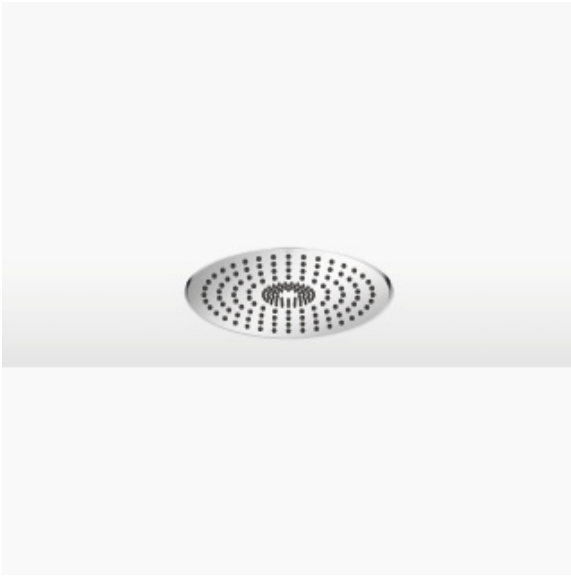

Shower - Meta

Rain shower for ceiling installation 300 mm - Chrome

Article number: 28 033 970-00

Date of manufacture from 5/1/2022

- rain shower \varnothing 300 mm
- Rain flow, max. flow rate 12 l/min
- Spray flow, max. flow rate 6 l/min
- min. recess depth 137,5 mm
- with anti-scale system

Chrome

Miscellaneous items are required for this article.

Dimensional drawing

mm [inches]

All details in mm / inch = mm x 0.0394

Shower - Meta

Rain shower for ceiling installation 300 mm - Chrome

Article number: 28 033 970-00

Date of manufacture from 5/1/2022

Flow rate chart

Shower - Meta

Rain shower for ceiling installation 300 mm - Chrome

Article number: 28 033 970-00

Date of manufacture from 5/1/2022

Other finish variants

Brushed Platinum

28 033 970-93

Brushed Dark Platinum

28 033 970-99

Other finishes on request (x-tra Service)

Shower - Meta

Rain shower for ceiling installation 300 mm - Chrome

Article number: 28 033 970-00

Date of manufacture from 5/1/2022