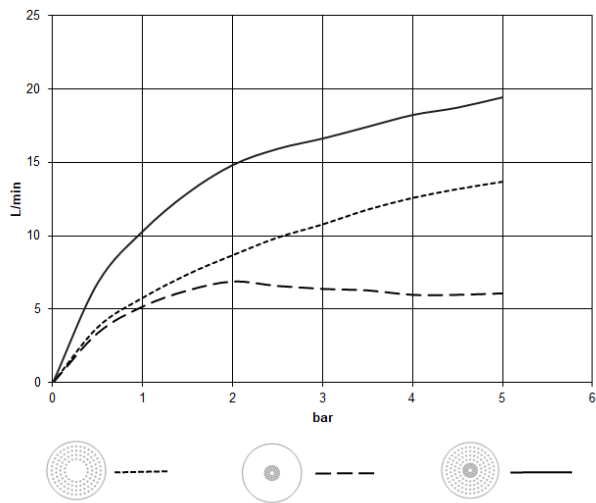

Shower - Meta

Rain shower for ceiling installation 300 mm - Chrome

Article number: 28 033 970-00

Date of manufacture from 5/1/2022

- rain shower \varnothing 300 mm
- Rain flow, max. flow rate 12 l/min
- Spray flow, max. flow rate 6 l/min
- min. recess depth 137,5 mm
- with anti-scale system

Chrome

Miscellaneous items are required for this article.

Dimensional drawing

mm [inches]

All details in mm / inch = mm x 0.0394

Shower - Meta

Rain shower for ceiling installation 300 mm - Chrome

Article number: 28 033 970-00

Date of manufacture from 5/1/2022

Flow rate chart

Shower - Meta

Rain shower for ceiling installation 300 mm - Chrome

Article number: 28 033 970-00

Date of manufacture from 5/1/2022

Other finish variants

Brushed Platinum