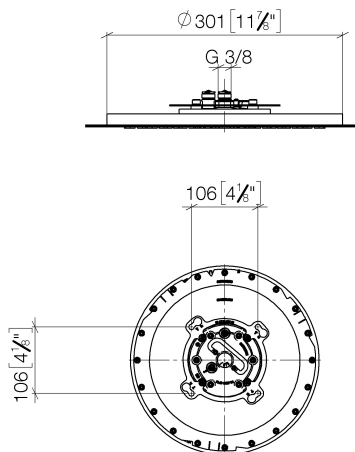

Shower - Meta

Rain shower for ceiling installation 300 mm - Chrome

Article number: 28 033 970-00

Date of manufacture from 5/1/2022

- rain shower \varnothing 300 mm
- Rain flow, max. flow rate 12 l/min
- Spray flow, max. flow rate 6 l/min
- min. recess depth 137,5 mm
- with anti-scale system

Chrome

Miscellaneous items are required for this article.

Dimensional drawing

mm [inches]

All details in mm / inch = mm x 0.0394

Shower - Meta

Rain shower for ceiling installation 300 mm - Chrome

Article number: 28 033 970-00

Date of manufacture from 5/1/2022

Flow rate chart

Shower - Meta

Rain shower for ceiling installation 300 mm - Chrome

Article number: 28 033 970-00

Date of manufacture from 5/1/2022

Other finish variants

Brushed Platinum