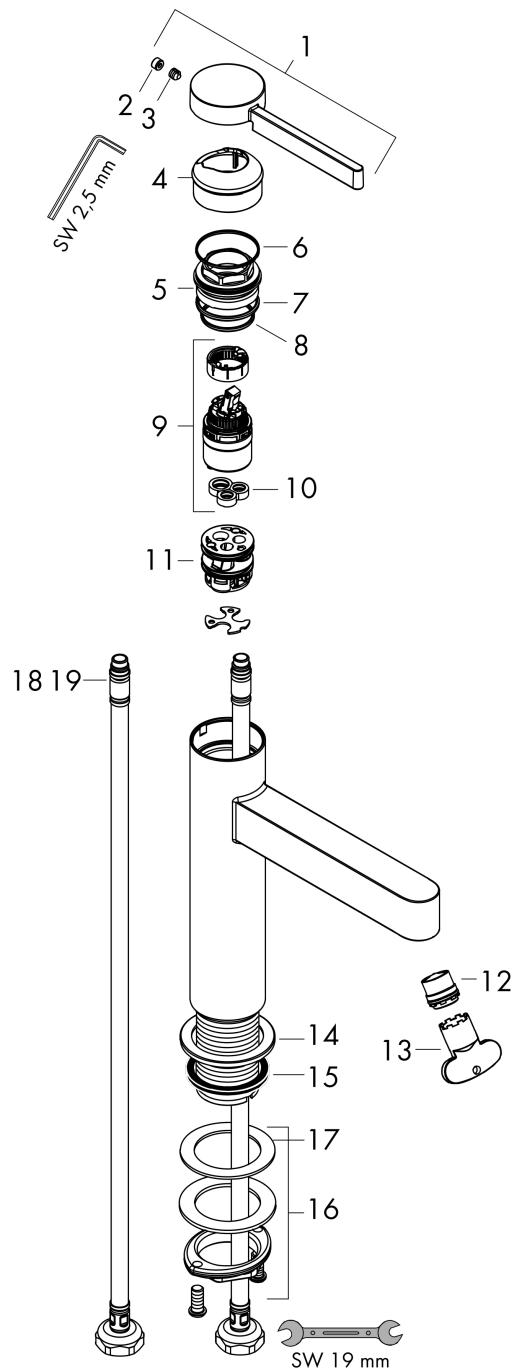

Finoris

Single lever basin mixer 100 with push-open waste set

Surfaces: **Matt Black** Article Number: **76010670**

Description

product features

- consists of: single lever basin mixer, waste set
- ComfortZone 100
- projection 126 mm
- spray type: laminar spray
- maximum flow rate at 3 bar: 5 l/min
- ceramic cartridge
- temperature limitation adjustable
- suitable for continuous flow water heaters
- push-open waste set G 1¼
- material waste set: metal
- connection type: G ¾ connections
- connection dimension: DN15

Technology

Design awards

reddot winner 2021

Product image

Scale drawing

Flowchart

Finoris
Single lever basin mixer 100 with push-open waste set
 Surfaces: **Matt Black** Article Number: **76010670**

Exploded Drawing

Year of production: >06/21

Finoris**Single lever basin mixer 100 with push-open waste set**Surfaces: **Matt Black** Article Number: **76010670****Spare part list**

Year of production: >06/21

Pos.	Description	Article Number	Price	PU
1	handle	94266670	-	1
2	screw cover	93735460	-	1
3	hollow set screw M5x5	98446000	-	1
4	flange	93737670	-	1
5	nut	92926000	-	1
6	O-ring 30x1,5	98433000	-	1
7	O-ring 29x2	98391000	-	1
8	O-ring 25x1,5	98146000	-	1
9	cartridge, assy	93760000	-	1
10	seal	93383000	-	1
11	adapter for cartridge	98866000	-	1
12	spray former	93973000	-	1
13	special tool	98987000	-	1
14	escutcheon	94265670	-	1
15	flat seal	98749000	-	1
16	fixing set (Ø 32)	13961000	-	1
17	lever collar	97548000	-	1
18	connection hose 600 mm M8x0,75 G3/8	96556000	-	1
19	O-ring 6,6x1,6	93019000	-	1
a	push-open waste set	50100670	-	1
b	fixation extension 35 mm	13898000	-	1