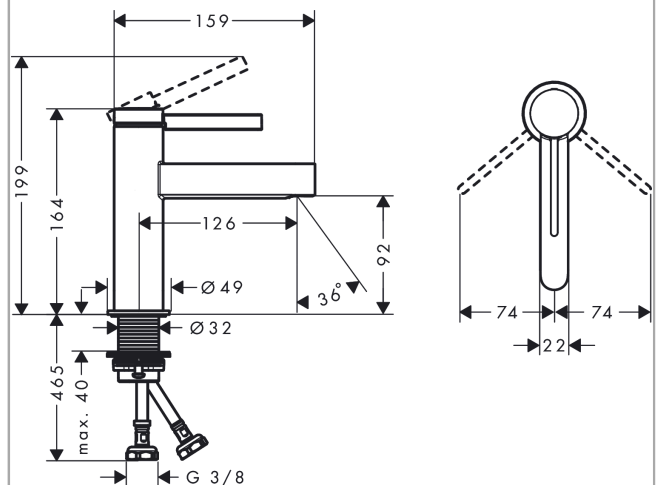

Finoris

Single lever basin mixer 100 with push-open waste set

Surfaces: **Matt Black** Article Number: **76010670**

Description

product features

- consists of: single lever basin mixer, waste set
- ComfortZone 100
- projection 126 mm
- spray type: laminar spray
- maximum flow rate at 3 bar: 5 l/min
- ceramic cartridge
- temperature limitation adjustable
- suitable for continuous flow water heaters
- push-open waste set G 1¼
- material waste set: metal
- connection type: G ¾ connections
- connection dimension: DN15

Technology

Design awards

reddot winner 2021

Product image

Scale drawing

Flowchart

Finoris
Single lever basin mixer 100 with push-open waste set
 Surfaces: **Matt Black** Article Number: **76010670**

Exploded Drawing

Year of production: >06/21

Finoris**Single lever basin mixer 100 with push-open waste set**Surfaces: **Matt Black** Article Number: **76010670****Spare part list**

Year of production: >06/21

Pos.	Description	Article Number	Price	PU
1	handle	94266670	-	1
2	screw cover	93735460	-	1
3	hollow set screw M5x5	98446000	-	1
4	flange	93737670	-	1
5	nut	92926000	-	1
6	O-ring 30x1,5	98433000	-	1
7	O-ring 29x2	98391000	-	1
8	O-ring 25x1,5	98146000	-	1
9	cartridge, assy	93760000	-	1
10	seal	93383000	-	1
11	adapter for cartridge	98866000	-	1
12	spray former	93973000	-	1
13	special tool	98987000	-	1
14	escutcheon	94265670	-	1
15	flat seal	98749000	-	1
16	fixing set (Ø 32)	13961000	-	1
17	lever collar	97548000	-	1
18	connection hose 600 mm M8x0,75 G3/8	96556000	-	1
19	O-ring 6,6x1,6	93019000	-	1
a	push-open waste set	50100670	-	1
b	fixation extension 35 mm	13898000	-	1