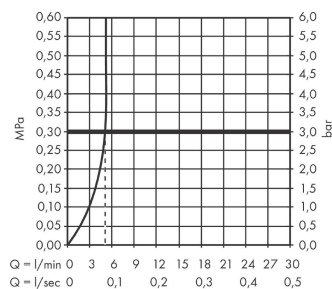

Finoris

Single lever basin mixer 100 with push-open waste set

Surfaces: **Matt Black** Article Number: **76010670**

Description

product features

- consists of: single lever basin mixer, waste set
- ComfortZone 100
- projection 126 mm
- spray type: laminar spray
- maximum flow rate at 3 bar: 5 l/min
- ceramic cartridge
- temperature limitation adjustable
- suitable for continuous flow water heaters
- push-open waste set G 1¼
- material waste set: metal
- connection type: G ¾ connections
- connection dimension: DN15

Technology

Design awards

reddot winner 2021

Product image

Scale drawing

Flowchart

Finoris
Single lever basin mixer 100 with push-open waste set
 Surfaces: **Matt Black** Article Number: **76010670**

Exploded Drawing