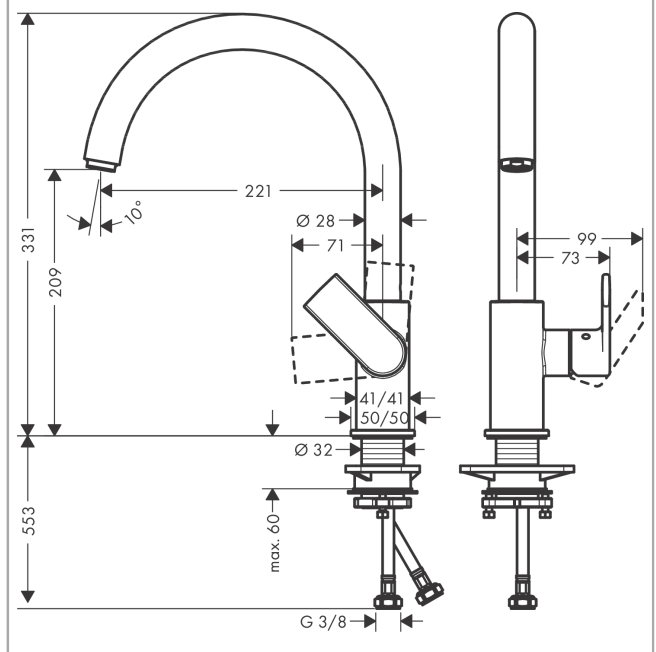

Vernis Shape M35

Single lever kitchen mixer 210 with swivel spout

Surfaces: **Matt Black** Article Number: **71871670**

Description

product features

- ComfortZone 210
- swivel range adjustable in 2 steps 120° or 360°
- normal spray
- connection dimension: DN15
- maximum flow rate at 3 bar: 11,1 l/min
- ceramic cartridge
- connection type: G 3/8 connections
- suitable for continuous flow water heaters

Technology

Product image

Scale drawing

Flowchart