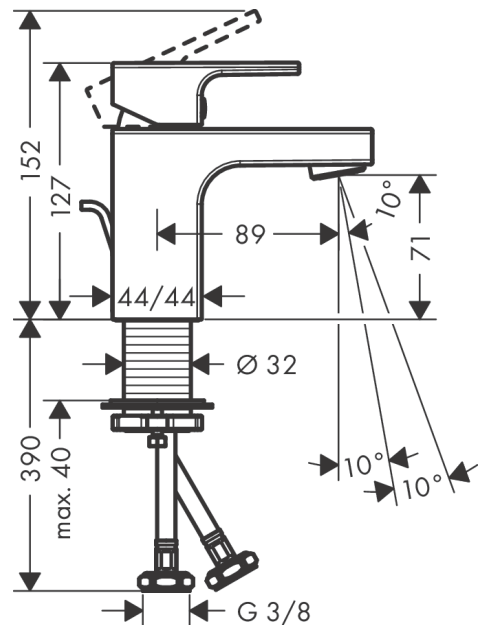

Vernis Shape

Single lever basin mixer 70 CoolStart with pop-up waste set

Surfaces: **Chrome** Article Number: **71593000**

Description

product features

- consists of: single lever basin mixer, waste set
- ComfortZone 70
- projection 89 mm
- spray type: normal spray
- swiveling spray former
- maximum flow rate at 3 bar: 5 l/min
- ceramic cartridge
- temperature limitation adjustable
- with isolated water conduction - without contact with nickel and lead
- suitable for continuous flow water heaters
- material waste set: synthetic
- connection type: G 3/8 connections
- connection dimension: DN15
- cold water in middle position
- pop-up waste set G 1 1/4

Technology

Product image

Scale drawing

Vernis Shape
Single lever basin mixer 70 CoolStart with pop-up waste set
 Surfaces: **Chrome** Article Number: **71593000**

Flowchart

Vernis Shape
Single lever basin mixer 70 CoolStart with pop-up waste set
 Surfaces: **Chrome** Article Number: **71593000**

Exploded Drawing

Year of production: >04/21

Vernis Shape

Single lever basin mixer 70 CoolStart with pop-up waste set

Surfaces: **Chrome** Article Number: **71593000**

Spare part list

Year of production: >04/21

Pos.	Description	Article Number	Price	PU
1	handle	93684000	-	1
2	screw cover	96338000	-	1
3	flange	93680000	-	1
4	nut	93686000	-	1
5	cartridge, assy	97685000	-	1
6	locking screw for handle	95140000	-	1
7	seal	98865000	-	1
8	aerator swivelling M24x1 (5 l/min)	93834000	-	1
9	seal	93687000	-	1
10	fixing set (Ø 32)	13961000	-	1
11	lever collar	97548000	-	1
12	connection hose 450 mm M8x0,75 G3/8	97206000	-	1
13	O-ring 7x1,5	98422000	-	1
14	pull rod	93683000	-	1
a	pop up waste	92168000	-	1
b	fixation extension 35 mm	13898000	-	1