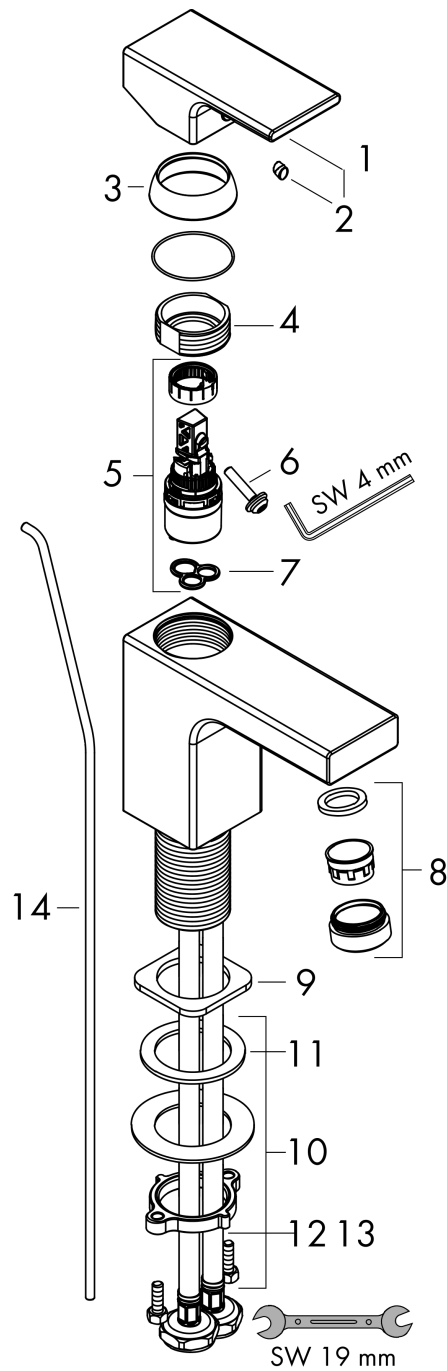

Vernis Shape

Single lever basin mixer 70 CoolStart with pop-up waste set

Surfaces: **Chrome** Article Number: **71593000**

Description

product features

- consists of: single lever basin mixer, waste set
- ComfortZone 70
- projection 89 mm
- spray type: normal spray
- swiveling spray former
- maximum flow rate at 3 bar: 5 l/min
- ceramic cartridge
- temperature limitation adjustable
- with isolated water conduction - without contact with nickel and lead
- suitable for continuous flow water heaters
- material waste set: synthetic
- connection type: G 3/8 connections
- connection dimension: DN15
- cold water in middle position
- pop-up waste set G 1 1/4

Technology

Product image

Scale drawing

Vernis Shape
Single lever basin mixer 70 CoolStart with pop-up waste set
 Surfaces: **Chrome** Article Number: **71593000**

Flowchart

Vernis Shape
Single lever basin mixer 70 CoolStart with pop-up waste set
 Surfaces: **Chrome** Article Number: **71593000**

Exploded Drawing

Year of production: >04/21

Vernis Shape

Single lever basin mixer 70 CoolStart with pop-up waste set

Surfaces: **Chrome** Article Number: **71593000**

Spare part list

Year of production: >04/21

Pos.	Description	Article Number	Price	PU
1	handle	93684000	-	1
2	screw cover	96338000	-	1
3	flange	93680000	-	1
4	nut	93686000	-	1
5	cartridge, assy	97685000	-	1
6	locking screw for handle	95140000	-	1
7	seal	98865000	-	1
8	aerator swivelling M24x1 (5 l/min)	93834000	-	1
9	seal	93687000	-	1
10	fixing set (Ø 32)	13961000	-	1
11	lever collar	97548000	-	1
12	connection hose 450 mm M8x0,75 G3/8	97206000	-	1
13	O-ring 7x1,5	98422000	-	1
14	pull rod	93683000	-	1
a	pop up waste	92168000	-	1
b	fixation extension 35 mm	13898000	-	1