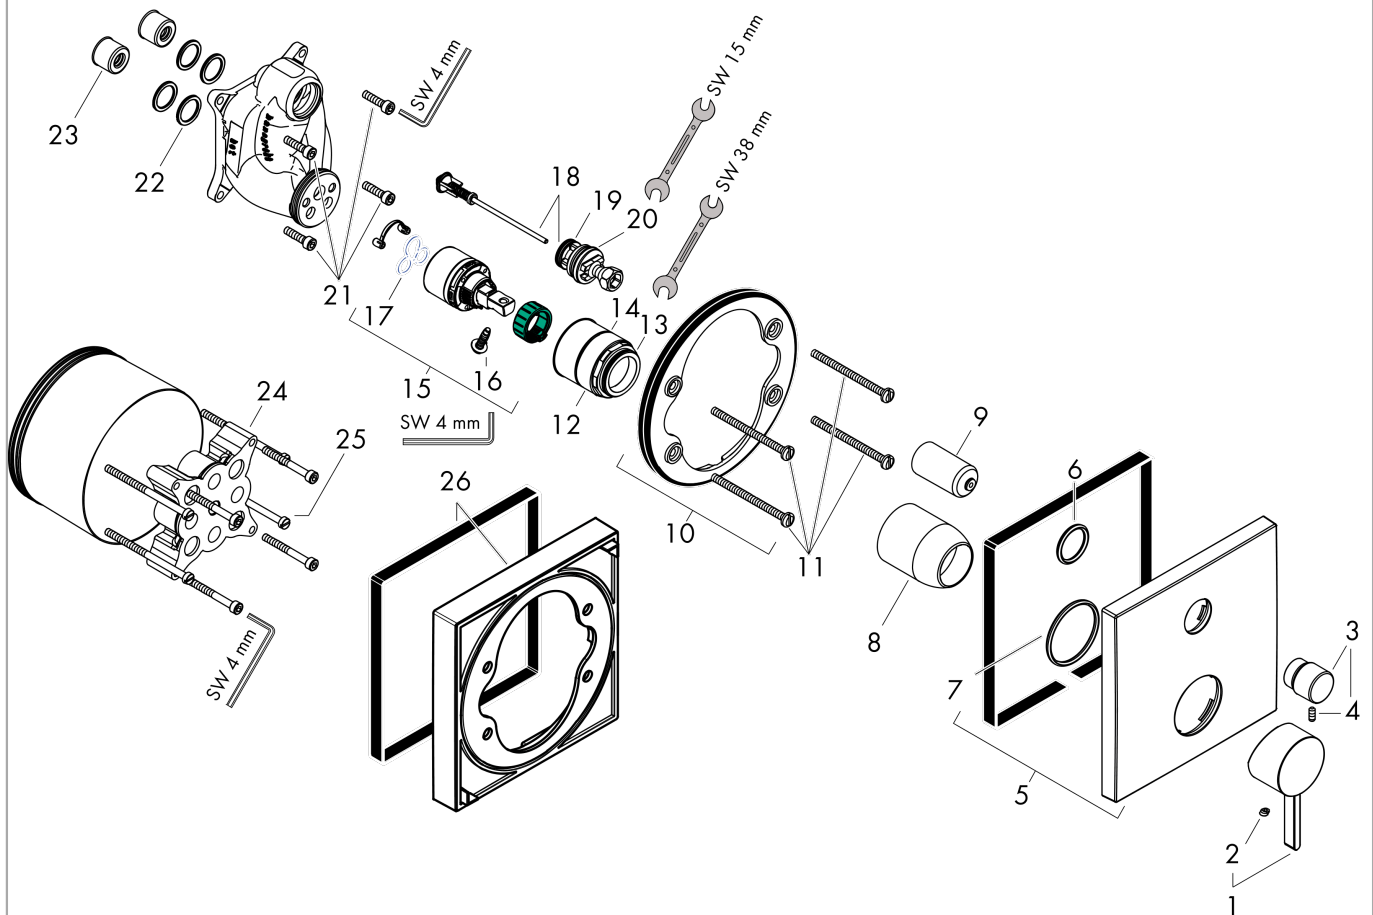

Finoris**Single lever bath mixer for concealed installation for iBox universal**Surfaces: **Matt Black** Article Number: **76415670****Description****product features**

- 2 functions
- connection type: basic set
- flow rate upper outlet: 21 l/min
- flow rate lower outlet: 29 l/min
- maximum flow rate at 3 bar: 28 l/min
- flow rate for bath spout at 3 bar: 28 l/min
- flow rate of hand shower at 3 bar: 21 l/min
- min. operating pressure: 1 bar
- max. operating pressure: 10 bar
- ceramic cartridge
- temperature limitation adjustable
- diverter with automatic resetting
- with silencer

Design awards

reddot winner 2021

Product image**Scale drawing**

Finoris

Single lever bath mixer for concealed installation for iBox universal

Surfaces: **Matt Black** Article Number: **76415670**

Flowchart

Finoris

Single lever bath mixer for concealed installation for iBox universal

Surfaces: **Matt Black** Article Number: **76415670**

Exploded Drawing

Year of production: >06/21

Finoris**Single lever bath mixer for concealed installation for iBox universal**Surfaces: **Matt Black** Article Number: **76415670****Spare part list**

Year of production: >06/21

Pos.	Description	Article Number	Price	PU
1	handle	94298670	-	1
2	screw cover	96338000	-	1
3	diverter knob	98795670	-	1
4	hollow set screw M4x10	97667000	-	1
5	escutcheon 155 / 155 mm	94302670	-	1
6	O-ring 23x3	98142000	-	1
7	O-ring 43x3	98418000	-	1
8	holder for escutcheon	98793000	-	1
9	set of fixing screws	96454000	-	1
10	sleeve	98790670	-	1
11	sleeve	98794670	-	1
12	nut	98796000	-	1
13	set of screws	93244000	-	1
14	O-ring 39x1,5	98400000	-	1
15	cartridge, assy	92730000	-	1
16	locking screw for handle	95140000	-	1
17	seal	95008000	-	1
18	selector assy	95014000	-	1
19	O-ring 16x2,3	98207000	-	1
20	O-ring 20x2,5	92602000	-	1
21	set of screws	96525000	-	1
22	O-ring 16x2	98133000	-	1
23	noise reduction	94073000	-	1
24	extension 25 mm	13595000	-	1
25	set of fixing screws	97747000	-	1
26	extension 22 mm	13593670	-	1