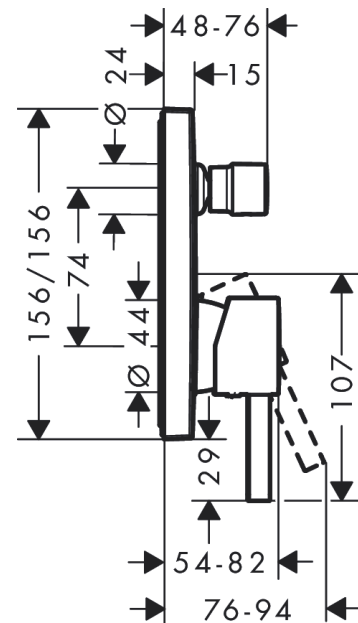

Finoris**Single lever bath mixer for concealed installation for iBox universal**Surfaces: **Matt Black** Article Number: **76415670****Description****product features**

- 2 functions
- connection type: basic set
- flow rate upper outlet: 21 l/min
- flow rate lower outlet: 29 l/min
- maximum flow rate at 3 bar: 28 l/min
- flow rate for bath spout at 3 bar: 28 l/min
- flow rate of hand shower at 3 bar: 21 l/min
- min. operating pressure: 1 bar
- max. operating pressure: 10 bar
- ceramic cartridge
- temperature limitation adjustable
- diverter with automatic resetting
- with silencer

Design awards

reddot winner 2021

Product image**Scale drawing**

Finoris

Single lever bath mixer for concealed installation for iBox universal

Surfaces: **Matt Black** Article Number: **76415670**

Flowchart

Finoris

Single lever bath mixer for concealed installation for iBox universal

Surfaces: **Matt Black** Article Number: **76415670**

Exploded Drawing

Year of production: >06/21

Finoris**Single lever bath mixer for concealed installation for iBox universal**Surfaces: **Matt Black** Article Number: **76415670****Spare part list**

Year of production: >06/21

Pos.	Description	Article Number	Price	PU
1	handle	94298670	-	1
2	screw cover	96338000	-	1
3	diverter knob	98795670	-	1
4	hollow set screw M4x10	97667000	-	1
5	escutcheon 155 / 155 mm	94302670	-	1
6	O-ring 23x3	98142000	-	1
7	O-ring 43x3	98418000	-	1
8	holder for escutcheon	98793000	-	1
9	set of fixing screws	96454000	-	1
10	sleeve	98790670	-	1
11	sleeve	98794670	-	1
12	nut	98796000	-	1
13	set of screws	93244000	-	1
14	O-ring 39x1,5	98400000	-	1
15	cartridge, assy	92730000	-	1
16	locking screw for handle	95140000	-	1
17	seal	95008000	-	1
18	selector assy	95014000	-	1
19	O-ring 16x2,3	98207000	-	1
20	O-ring 20x2,5	92602000	-	1
21	set of screws	96525000	-	1
22	O-ring 16x2	98133000	-	1
23	noise reduction	94073000	-	1
24	extension 25 mm	13595000	-	1
25	set of fixing screws	97747000	-	1
26	extension 22 mm	13593670	-	1