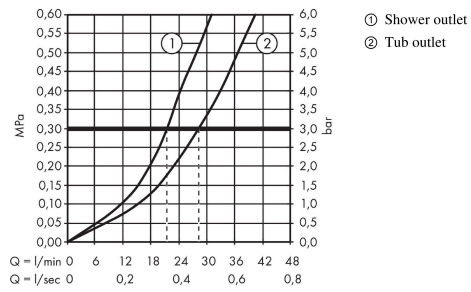

Finoris**Single lever bath mixer for concealed installation for iBox universal**Surfaces: **Matt Black** Article Number: **76415670****Description****product features**

- 2 functions
- connection type: basic set
- flow rate upper outlet: 21 l/min
- flow rate lower outlet: 29 l/min
- maximum flow rate at 3 bar: 28 l/min
- flow rate for bath spout at 3 bar: 28 l/min
- flow rate of hand shower at 3 bar: 21 l/min
- min. operating pressure: 1 bar
- max. operating pressure: 10 bar
- ceramic cartridge
- temperature limitation adjustable
- diverter with automatic resetting
- with silencer

Design awards

reddot winner 2021

Product image**Scale drawing**

Finoris

Single lever bath mixer for concealed installation for iBox universal

Surfaces: **Matt Black** Article Number: **76415670**

Flowchart

Finoris