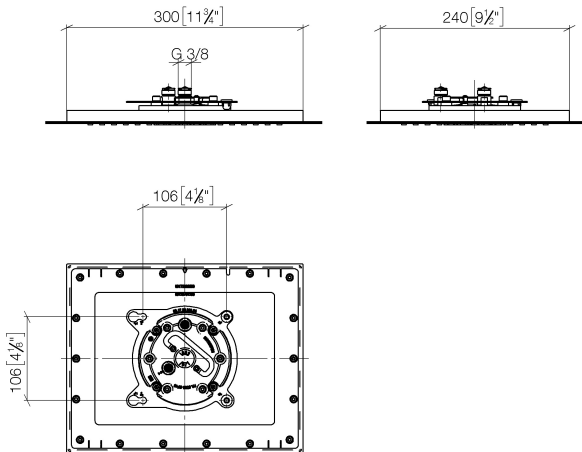

Shower - CYO

Rain shower for ceiling installation 300 x 240 mm - Chrome

Article number: 28 043 980-00

Date of manufacture from 5/1/2022

- rain shower 300 x 240mm
- Rain flow, max. flow rate 12 l/min
- Spray flow, max. flow rate 6 l/min
- min. recess depth 137,5 mm
- with anti-scale system

Chrome

Miscellaneous items are required for this article.

Dimensional drawing

mm [inches]

All details in mm / inch = mm x 0.0394

Shower - CYO

Rain shower for ceiling installation 300 x 240 mm - Chrome

Article number: 28 043 980-00

Date of manufacture from 5/1/2022

Flow rate chart

Shower - CYO

Rain shower for ceiling installation 300 x 240 mm - Chrome

Article number: 28 043 980-00

Date of manufacture from 5/1/2022

Other finish variants