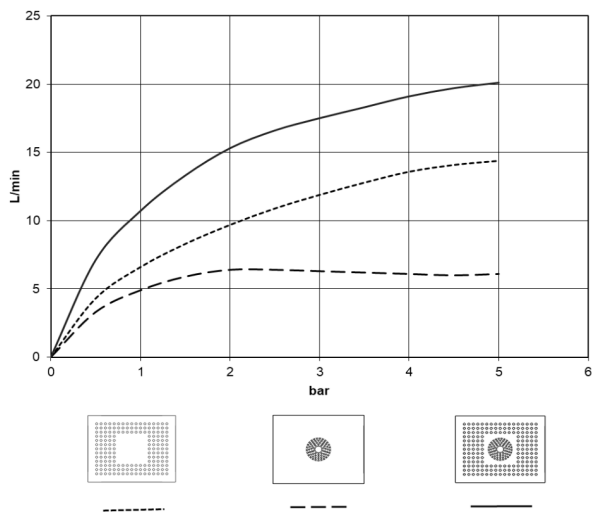

Shower - CYO

Rain shower for ceiling installation 300 x 240 mm - Chrome

Article number: 28 043 980-00

Date of manufacture from 5/1/2022

- rain shower 300 x 240mm
- Rain flow, max. flow rate 12 l/min
- Spray flow, max. flow rate 6 l/min
- min. recess depth 137,5 mm
- with anti-scale system

Chrome

Miscellaneous items are required for this article.

Dimensional drawing

mm [inches]

All details in mm / inch = mm x 0.0394

Shower - CYO

Rain shower for ceiling installation 300 x 240 mm - Chrome

Article number: 28 043 980-00

Date of manufacture from 5/1/2022

Flow rate chart

Shower - CYO

Rain shower for ceiling installation 300 x 240 mm - Chrome

Article number: 28 043 980-00

Date of manufacture from 5/1/2022

Other finish variants