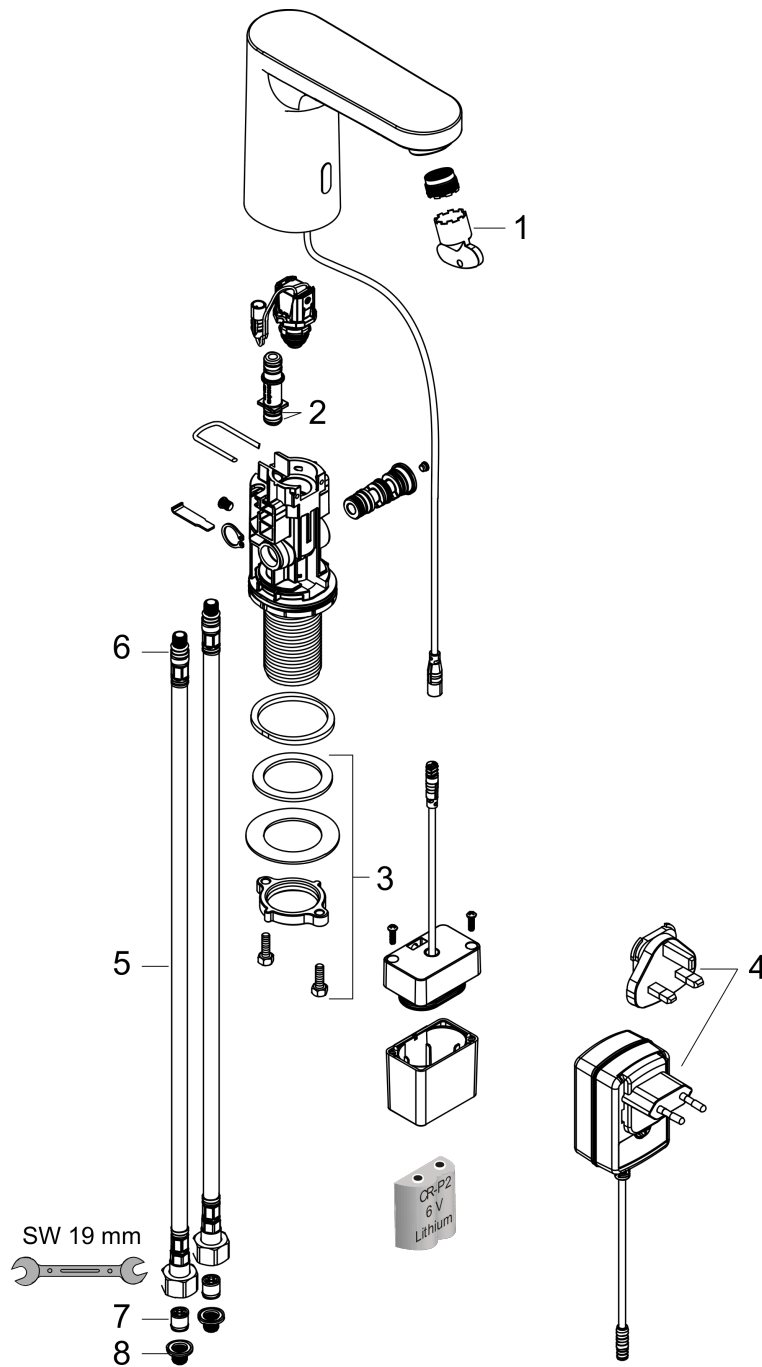

**Technology**

**Vernis Blend**

**Electronic basin mixer with temperature pre-adjustment mains connection 230 V**

Surfaces: **Chrome** Article Number: **71501000**

**Product image**

**Scale drawing**

**Flowchart**

**Vernis Blend**

**Electronic basin mixer with temperature pre-adjustment mains connection 230 V**

Surfaces: **Chrome** Article Number: **71501000**

**Exploded Drawing**

Year of production: >09/21

**Vernis Blend**

**Electronic basin mixer with temperature pre-adjustment mains connection 230 V**

Surfaces: **Chrome** Article Number: **71501000**

**Spare part list**

Year of production: >09/21

<b>Pos.</b>	<b>Description</b>	<b>Article Number</b>	<b>Price</b>	<b>PU</b>
1	service tool	93750000	-	1
2	O-ring 8x1,5	98423000	-	1
3	fixing set (Ø 32)	13961000	-	1
4	transformer	94269000	-	1
5	connection hose 450 mm M8x0,75 G3/8	93405000	-	1
6	O-ring 7x1,5	98422000	-	1
7	non return valve DW 10	96456000	-	1
8	filter packing	95291000	-	1
a	-	15346000	-	1
b	fixation extension 35 mm	13898000	-	1