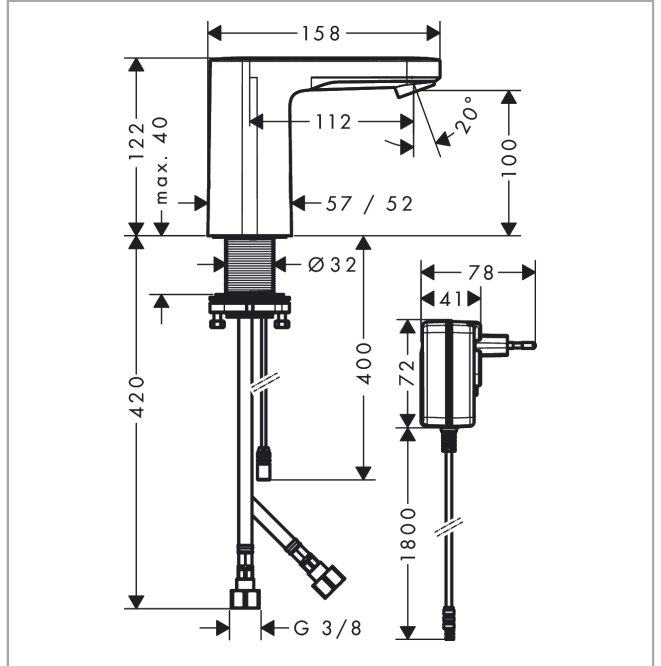

**Technology**

**Vernis Blend**

**Electronic basin mixer with temperature pre-adjustment mains connection 230 V**

Surfaces: **Chrome** Article Number: **71501000**

**Product image**

**Scale drawing**

**Flowchart**

**Vernis Blend**

**Electronic basin mixer with temperature pre-adjustment mains connection 230 V**

Surfaces: **Chrome** Article Number: **71501000**

**Exploded Drawing**

Year of production: >09/21

**Vernis Blend**

**Electronic basin mixer with temperature pre-adjustment mains connection 230 V**

Surfaces: **Chrome** Article Number: **71501000**

**Spare part list**

Year of production: >09/21

<b>Pos.</b>	<b>Description</b>	<b>Article Number</b>	<b>Price</b>	<b>PU</b>
1	service tool	93750000	-	1
2	O-ring 8x1,5	98423000	-	1
3	fixing set (Ø 32)	13961000	-	1
4	transformer	94269000	-	1
5	connection hose 450 mm M8x0,75 G3/8	93405000	-	1
6	O-ring 7x1,5	98422000	-	1
7	non return valve DW 10	96456000	-	1
8	filter packing	95291000	-	1
a	-	15346000	-	1
b	fixation extension 35 mm	13898000	-	1