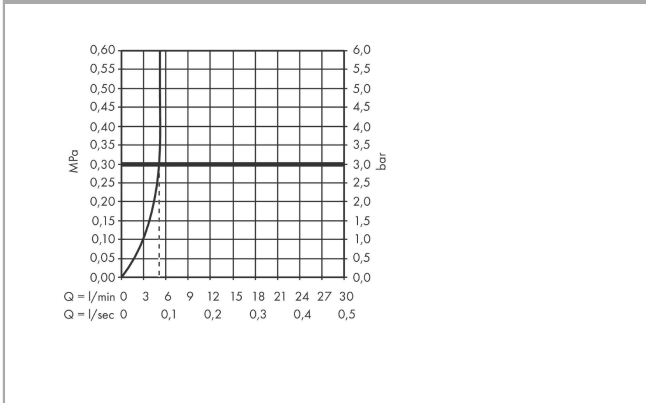

**Technology**

**Vernis Blend**

**Electronic basin mixer with temperature pre-adjustment mains connection 230 V**

Surfaces: **Chrome** Article Number: **71501000**

**Product image**

**Scale drawing**

**Flowchart**