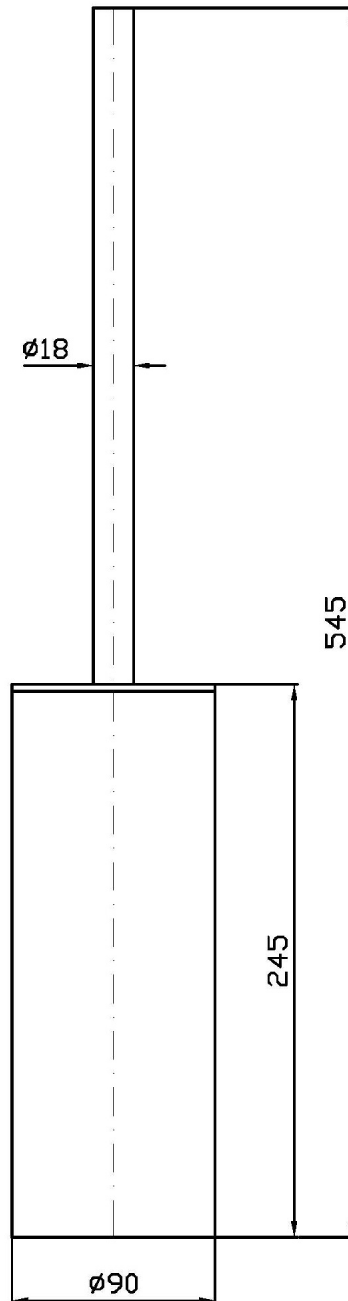

ON

ZAD555

Disegno Complessivo / Overall Drawing