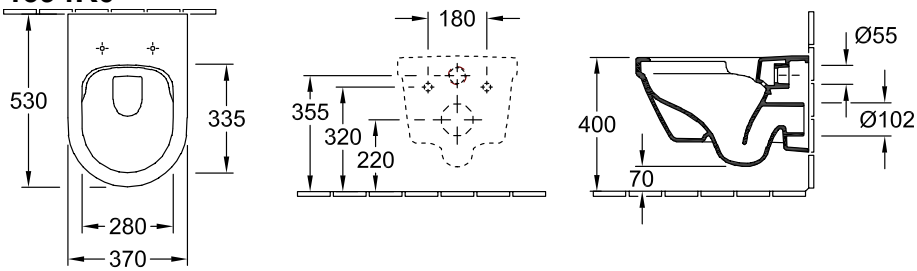

WALL-MOUNTED WC ARCHITECTURA

PRODUCT INFORMATION

1. POSITION

Model	4694R0
Collection	Architectura
PROJECTS	 PLUS
Width	370 mm
Depth	530 mm
Weight	24,7 kg
description	DirectFlush Sanitary ceramics not suitable for installation with flush valves fastening set included EN 997 with water-saving AQUAREDUCT® system: flush volume 3 / 4,5 litres Please order toilet seat separately.
Flush volume	3 / 4,5 l
Installation	wall-mounted
Outlet	horizontal outlet
material	Sanitary ceramics
Leed	4
Specification texts	Architectura; Washdown toilet, rimless; DirectFlush; Sanitary ceramics; Size: 370 x 530 mm; Round; wall-mounted; not suitable for installation with flush valves; Flush volume: 3 / 4,5 l; Leed: 4; fastening set included; EN 997; with water-saving AQUAREDUCT® system: flush volume 3 / 4,5 litres; horizontal outlet; Please order toilet seat separately.

COLOURS

White Alpin	4694R001	4051202490423
White Alpin CeramicPlus	4694R0R1	4051202490430

TECHNICAL DRAWINGS

4694R0

TECHNICAL DRAWINGS

4694R0