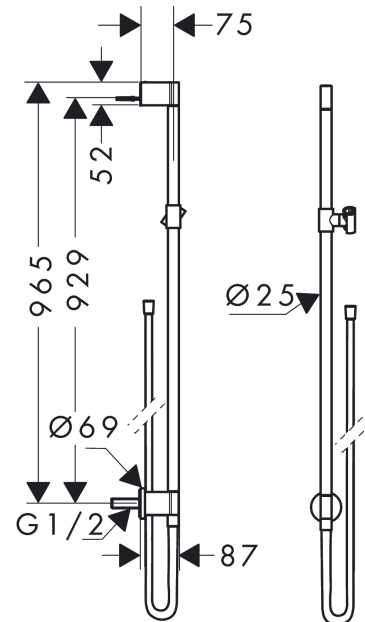

AXOR One
Shower bar with wall connection and shower hose 1.60 m
 Surfaces: **Chrome** Article Number: **48792000**

Description

product features

- consists of: shower bar, slider, wall connector, shower hose
- hose nut: for shower hoses with conical nut on both sides
- profile stand pipe: round
- shower bar diameter: 25 mm
- metal hand shower holder
- slider steplessly adjustable
- wall supports of metal

Product image

Scale drawing

AXOR One
Shower bar with wall connection and shower hose 1.60 m
 Surfaces: **Chrome** Article Number: **48792000**

Exploded Drawing

Year of production: >06/21

AXOR One**Shower bar with wall connection and shower hose 1.60 m**Surfaces: **Chrome** Article Number: **48792000****Spare part list**

Year of production: >06/21

Pos.	Description	Article Number	Price	PU
1	mounting set	96179000	-	1
2	support cpl.	96486000	-	1
3	screw	97795000	-	1
4	tile-matching-disk	96397000	-	1
5	cover	94527000	-	1
6	O-Ring 13x3	98184000	-	1
7	support, assy	95480000	-	1
8	seal	98058000	-	1
9	shower hose 1,60 m	28626000	-	1
10	sleeve	94361000	-	1
11	set of non return valves DW 15	94074000	-	1
12	connecting thread G½	95626000	-	1
13	O-ring 14x2	98129000	-	1
14	O-ring 17x2	98199000	-	1
15	support cpl.	94358000	-	1
16	hollow set screw M5x8	92851000	-	1
17	escutcheon	94359000	-	1
18	connecting thread	95392000	-	1
19	O-ring 13x2	98128000	-	1