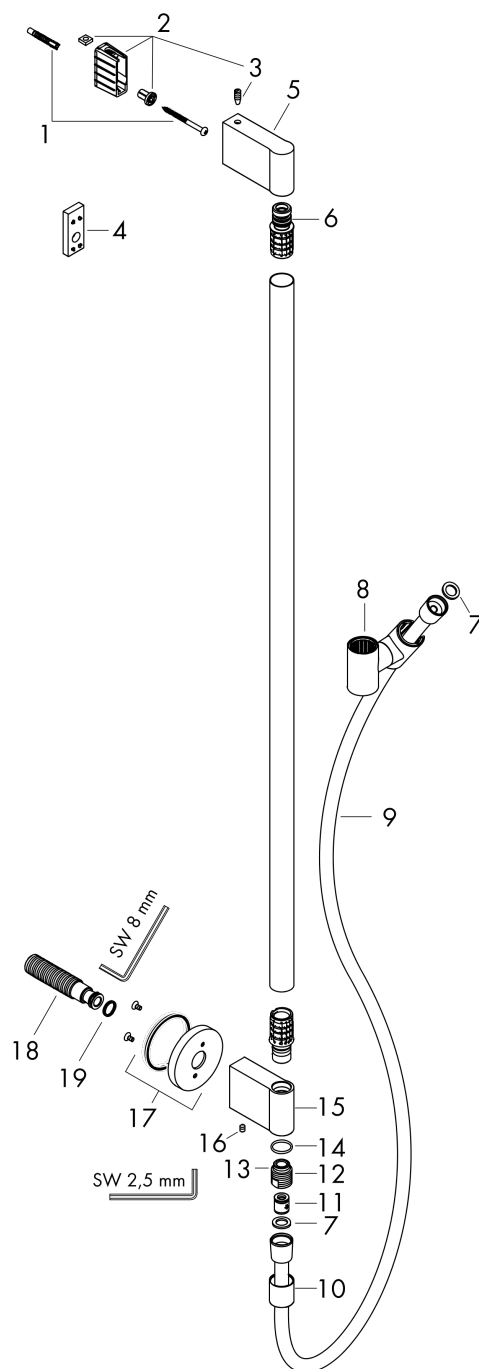

AXOR One
Shower bar with wall connection and shower hose 1.60 m
 Surfaces: **Chrome** Article Number: **48792000**

Description

product features

- consists of: shower bar, slider, wall connector, shower hose
- hose nut: for shower hoses with conical nut on both sides
- profile stand pipe: round
- shower bar diameter: 25 mm
- metal hand shower holder
- slider steplessly adjustable
- wall supports of metal

Product image

Scale drawing

AXOR One
Shower bar with wall connection and shower hose 1.60 m
 Surfaces: **Chrome** Article Number: **48792000**

Exploded Drawing

Year of production: >06/21

AXOR One**Shower bar with wall connection and shower hose 1.60 m**Surfaces: **Chrome** Article Number: **48792000****Spare part list**

Year of production: >06/21

Pos.	Description	Article Number	Price	PU
1	mounting set	96179000	-	1
2	support cpl.	96486000	-	1
3	screw	97795000	-	1
4	tile-matching-disk	96397000	-	1
5	cover	94527000	-	1
6	O-Ring 13x3	98184000	-	1
7	support, assy	95480000	-	1
8	seal	98058000	-	1
9	shower hose 1,60 m	28626000	-	1
10	sleeve	94361000	-	1
11	set of non return valves DW 15	94074000	-	1
12	connecting thread G½	95626000	-	1
13	O-ring 14x2	98129000	-	1
14	O-ring 17x2	98199000	-	1
15	support cpl.	94358000	-	1
16	hollow set screw M5x8	92851000	-	1
17	escutcheon	94359000	-	1
18	connecting thread	95392000	-	1
19	O-ring 13x2	98128000	-	1