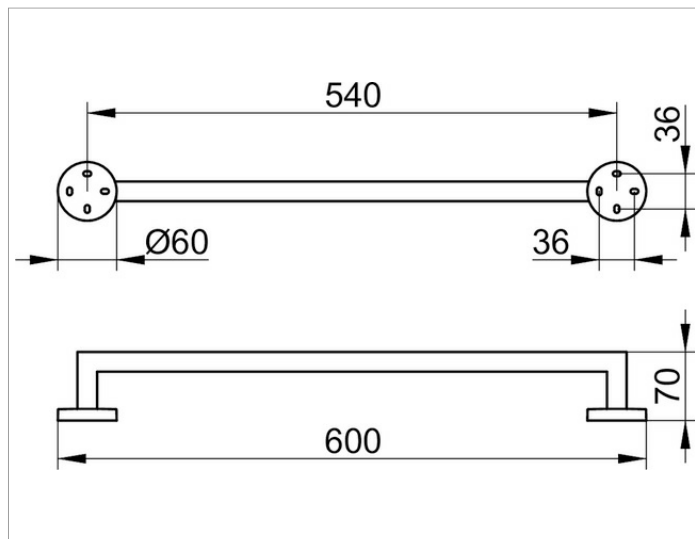

Edition 90

19001010600 Towel rail

PRODUCT

DRAWING

SURFACE

chrome-plated

DIMENSION

600 mm