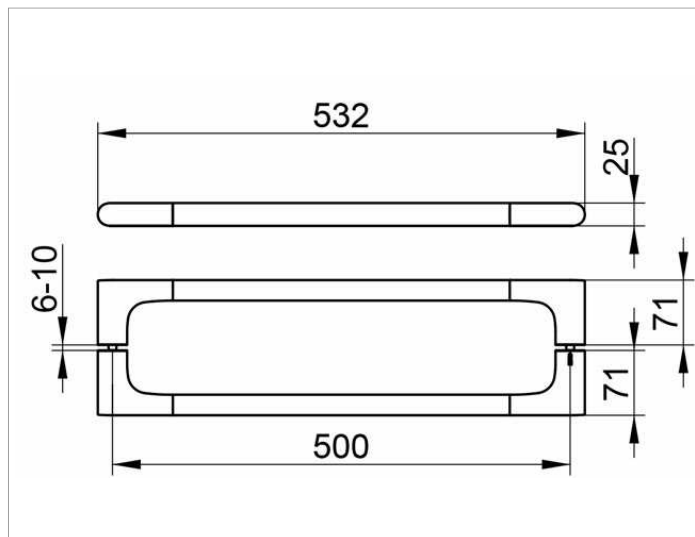

Edition 400

11508010503 Shower door handle (double)

PRODUCT

DRAWING

SURFACE

chrome-plated

DIMENSION

500 mm