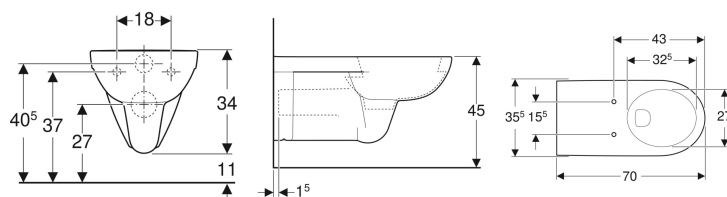

Geberit Selnova Comfort wall-hung WC, washdown, large projection

Example image

Application purposes

- For concealed cisterns
- For pressure flushing valves
- Suitable for use by wheelchair users

Characteristics

- Wall-hung

- Washdown WC
- With flush rim
- Type 1, full flush volume 6 / 4 l, in accordance with EN 997
- Type 2 in accordance with EN 997
- Large projection

Technical data

Product material | Vitreous china

To order additionally

- WC seat

| Art. no. | Colour / surface | B | H | T |
|--------------|------------------|---------|-------|-------|
| 501.044.00.7 | white | 35.5 cm | 34 cm | 70 cm |

Accessories

- Geberit connection set for wall-hung WC, length 30 cm
- Geberit fastening material for wall-hung WCs and wall-hung bidets
- Geberit Selnova Comfort spacer for wall-hung WC

- Depending on the installation type, a Geberit connection set for wall-hung WC, length 30 cm is required for mounting