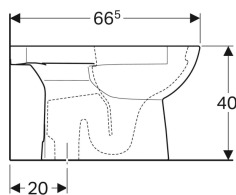

**Geberit Selnova floor-standing WC for close-coupled exposed cistern, washdown, vertical outlet, semi-shrouded**

Example image

**Application purposes**

- For close-coupled exposed cistern

**Characteristics**

- Floor-standing
- Washdown WC
- With flush rim

**Scope of delivery**

- Fastening material

**To order additionally**

- Cistern
- WC seat

- Vertical outlet
- Type 1, full flush volume 6 l, in accordance with EN 997
- Type 2 in accordance with EN 997
- Semi-shrouded

**Technical data**

Product material | Vitreous china

Art. no.	Colour / surface	B	H	T
500.151.01.7	white	35.6 cm	40 cm	66.5 cm