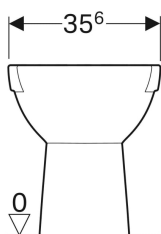

**Geberit Selnova floor-standing WC for close-coupled exposed cistern, washdown, vertical outlet, semi-shrouded**

Example image

**Application purposes**

- For close-coupled exposed cistern

**Characteristics**

- Floor-standing
- Washdown WC
- With flush rim

**Scope of delivery**

- Fastening material

**To order additionally**

- Cistern
- WC seat

- Vertical outlet
- Type 1, full flush volume 6 l, in accordance with EN 997
- Type 2 in accordance with EN 997
- Semi-shrouded

**Technical data**

Product material | Vitreous china

Art. no.	Colour / surface	B	H	T
500.151.01.7	white	35.6 cm	40 cm	66.5 cm