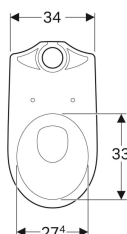

**Geberit Selnova floor-standing WC for close-coupled exposed cistern, washdown, vertical outlet, semi-shrouded**

Example image

**Application purposes**

- For close-coupled exposed cistern

**Characteristics**

- Floor-standing
- Washdown WC
- With flush rim

**Scope of delivery**

- Fastening material

**To order additionally**

- Cistern
- WC seat

- Vertical outlet
- Type 1, full flush volume 6 l, in accordance with EN 997
- Type 2 in accordance with EN 997
- Semi-shrouded

**Technical data**

Product material | Vitreous china

Art. no.	Colour / surface	B	H	T
500.151.01.7	white	35.6 cm	40 cm	66.5 cm