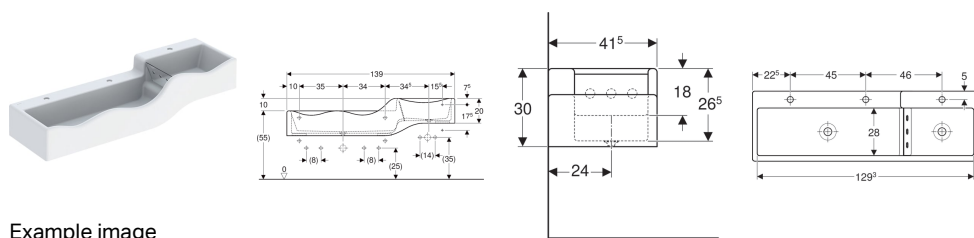

**Geberit Bambini play and washspace, for three washbasin taps, lower basin on the left**

Example image

**Application purposes**

- For mounting on mounting brackets
- For children
- For schools, childcare facilities and other educational facilities

**Characteristics**

- 3 washbasin areas
- 2 outlets
- Small projection

- Wavy rim for easy tap access
- Rounded edges for avoiding injuries
- Antibacterial
- Shockproof
- Scratchproof
- Easy cleaning
- Seamless surface repair

**Technical data**

Product material | Varicolor®

**Scope of delivery**

- Baffle plate made of PMMA

**To order additionally**

- Geberit Bambini decorative cover, front, for play and washspace, for three washbasin taps, lower basin on the left
- Geberit Bambini decorative cover, side, for play and washspace, lower basin
- Geberit Bambini decorative cover, side, for play and washspace, upper basin
- Geberit set of mounting brackets for play and washspace, for three washbasin taps

Art. no.	Colour / surface	Tap hole	Overflow	B	H	T
430300016	white alpine	centred, left and right	without	139 cm	30 cm	41.5 cm

**Accessories**

- Geberit waste outlet with free outlet and valve cover
- Geberit P-trap for washbasin, with sleeve, horizontal outlet