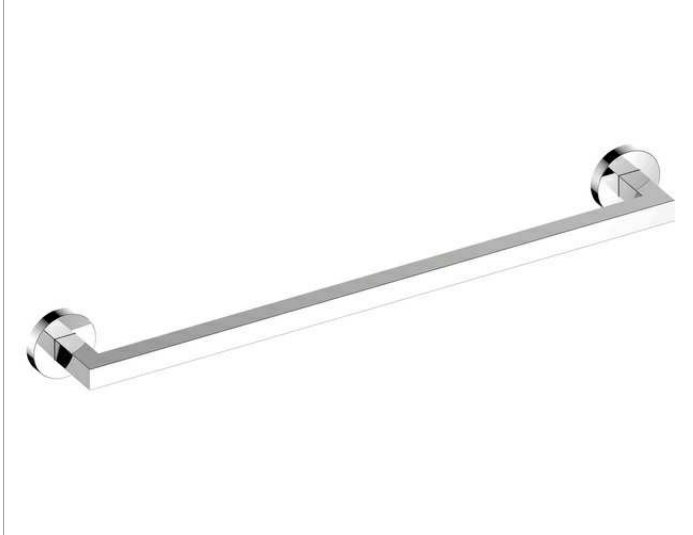

Edition 90

19001010800 Towel rail

**PRODUCT**

**DRAWING**

**SURFACE**

chrome-plated

**DIMENSION**

800 mm