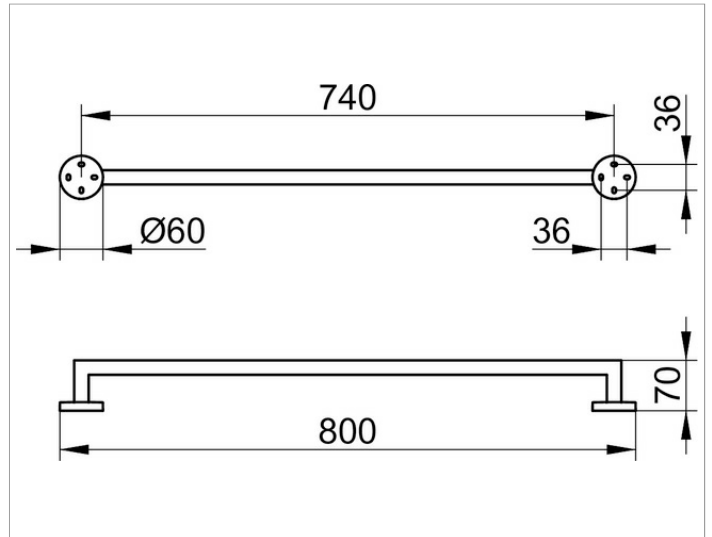

Edition 90

19001010800 Towel rail

**PRODUCT**

**DRAWING**

**SURFACE**

chrome-plated

**DIMENSION**

800 mm