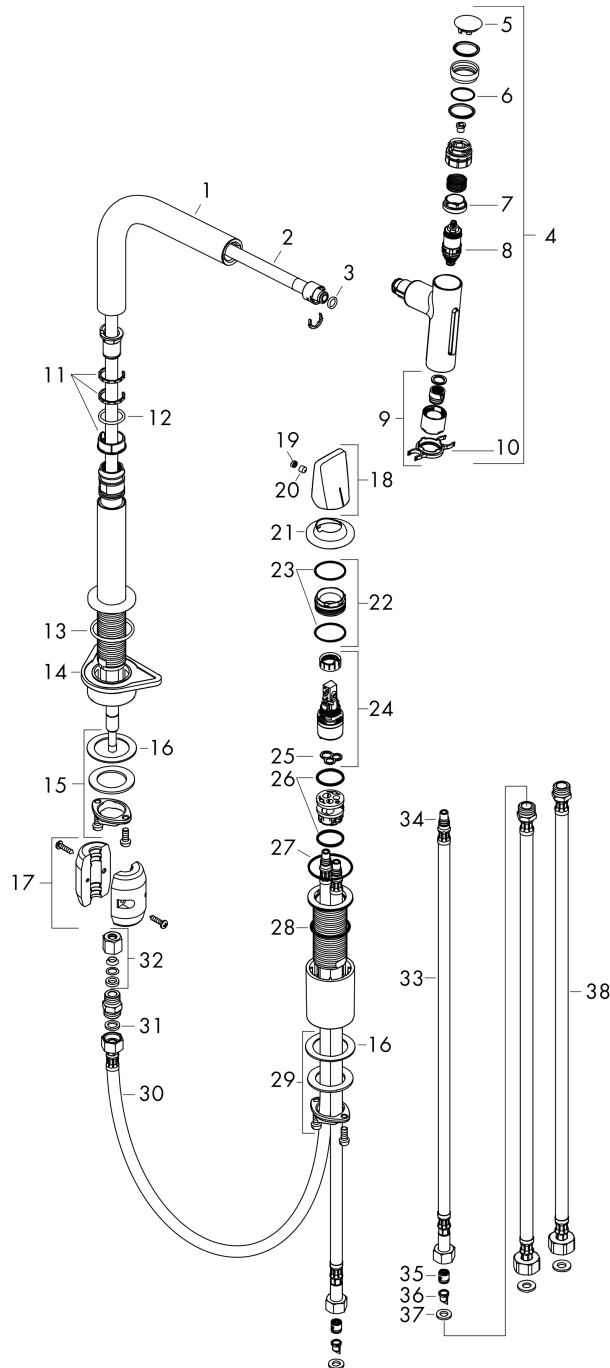

Surfaces: **stainless steel finish** Art. no. : **73819800**

Flowchart

Metris Select M71

2-hole single lever kitchen mixer with pull-out spray

Surfaces: **stainless steel finish** Art. no. : **73819800**

Exploded Drawing

Year of production: >10/19

Metris Select M71

2-hole single lever kitchen mixer with pull-out spray

Surfaces: **stainless steel finish** Art. no. : **73819800**

Spare part list

Year of production: >10/19

Pos.	Description	Art. no.	Price	PU
1	spout cpl.	92583800	-	1
2	hose 1,50 m	92569000	-	1
3	O-ring 8x2	98112000	-	1
4	handspray	93412800	-	1
5	cover	92566880	-	1
6	O-ring 19x1,5	95962000	-	1
7	nut	92567000	-	1
8	shut off unit	98463000	-	1
9	spray former	93342000	-	1
10	service tool	95910000	-	1
11	set of lever collars	98365000	-	1
12	O-ring 21x2,5	98211000	-	1
13	O-ring 38x2,5	98198000	-	1
14	support	97523000	-	1
15	null	92909000	-	1
16	lever collar	97548000	-	1
17	weight	92500000	-	1
18	handle	93090800	-	1
19	screw cover	93093000	-	1
20	hollow set screw M6x6	98445000	-	1
21	escutcheon	93094800	-	1
22	nut	92627000	-	1
23	O-ring 27x1,5	92527000	-	1
24	cartridge, assy	97685000	-	1
25	seal	98865000	-	1
26	O-ring 23x2	98398000	-	1
27	O-ring 40x1,5	98464000	-	1
28	O-ring 36x2	98156000	-	1
29	fixing set (Ø 34)	95049000	-	1
30	connection hose 600 mm M8x0,75 G3/8	96556000	-	1
31	squeezing connection	96099000	-	1
32	sealing set	95581000	-	1
33	connection hose 600 mm M8x0,75 G3/8	92629000	-	1
34	O-ring 7x1,5	98422000	-	1
35	non return valve DW 10	96456000	-	1
36	filter	92532000	-	1
37	sealing set	92533000	-	1
38	connection hose 700 mm G3/8 x G3/8	95896000	-	1
a	Grease	90920000	-	1