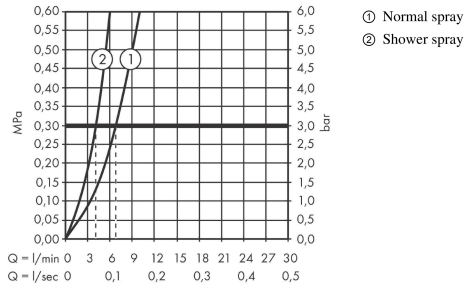

Metris Select M71

2-hole single lever kitchen mixer with pull-out spray

Surfaces: **stainless steel finish** Art. no. : **73819800**

Flowchart