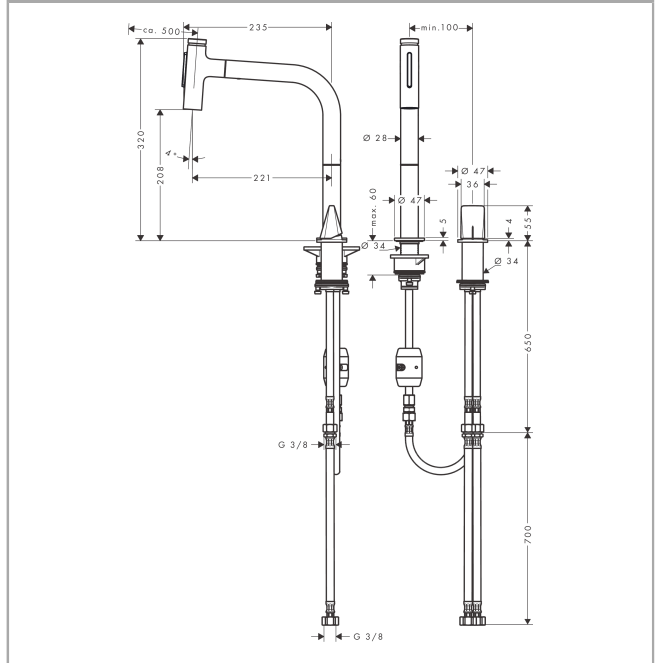

Scale drawing