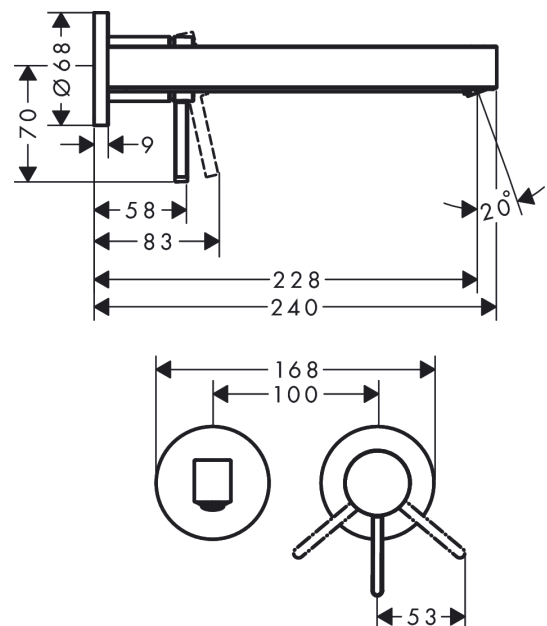

Finoris

Single lever basin mixer for concealed installation wall-mounted with spout 22,8 cm

Surfaces: **Chrome** Article Number: **76050000**

Description

product features

- consists of: single lever basin mixer for concealed installation wall-mounted, waste set
- projection 228 mm
- spray type: laminar spray
- maximum flow rate at 3 bar: 5 l/min
- ceramic cartridge
- suitable for continuous flow water heaters
- non-closing waste set
- material waste set: metal
- connection type: basic set
- connection dimension: DN15
- handle can be positioned on the right or left, depends on the basic set installation

Technology

Design awards

reddot winner 2021

Product image

Scale drawing

Flowchart

Finoris

Single lever basin mixer for concealed installation wall-mounted with spout 22,8 cm

Surfaces: **Chrome** Article Number: **76050000**

Exploded Drawing

Year of production: >06/21

Finoris**Single lever basin mixer for concealed installation wall-mounted with spout 22,8 cm**Surfaces: **Chrome** Article Number: **76050000****Spare part list**

Year of production: >06/21

Pos.	Description	Article Number	Price	PU
1	handle	93986000	-	1
2	hollow set screw M5x5	98446000	-	1
3	sleeve	93989000	-	1
4	escutcheon for handle	93988000	-	1
5	washer	97600000	-	1
6	nut	93141000	-	1
7	O-ring 34x2	98383000	-	1
8	cartridge, assy	93760000	-	1
9	seal	98865000	-	1
10	adapter for cartridge	95634000	-	1
11	O-ring 26x2	98147000	-	1
12	spout 225 mm	93985000	-	1
13	spray former	93973000	-	1
14	special tool	98987000	-	1
15	hollow set screw M5x6	97768000	-	1
16	escutcheon for spout	93987000	-	1
17	connecting thread G½	95626000	-	1
18	O-ring 13x2	98128000	-	1
19	fixing set	97971000	-	1
20	extension set 25 mm for 13622180	31971000	-	1