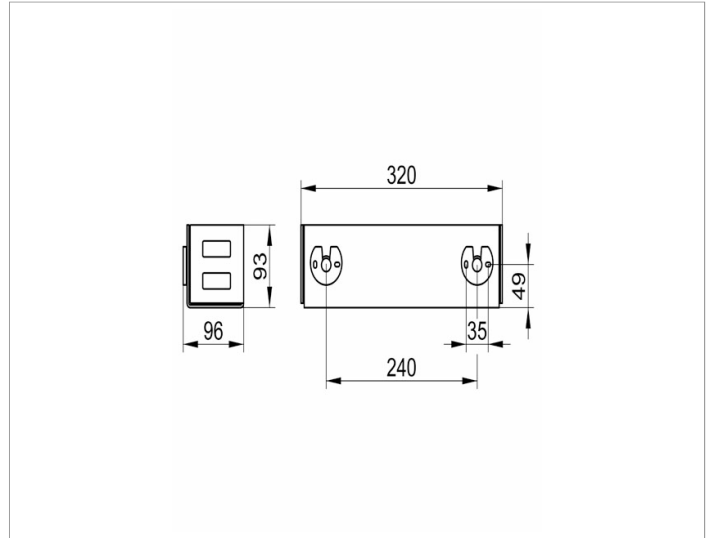

**Shower shelves**

2495451000 Soap wire basket

**PRODUCT**

**DRAWING**

**PRODUCT ATTRIBUTES**

wall mounted, removable, with concealed fastening,  
with drain slots

**SURFACE**

white (RAL 9010)

**DIMENSION**

320 x 93 x 90 mm