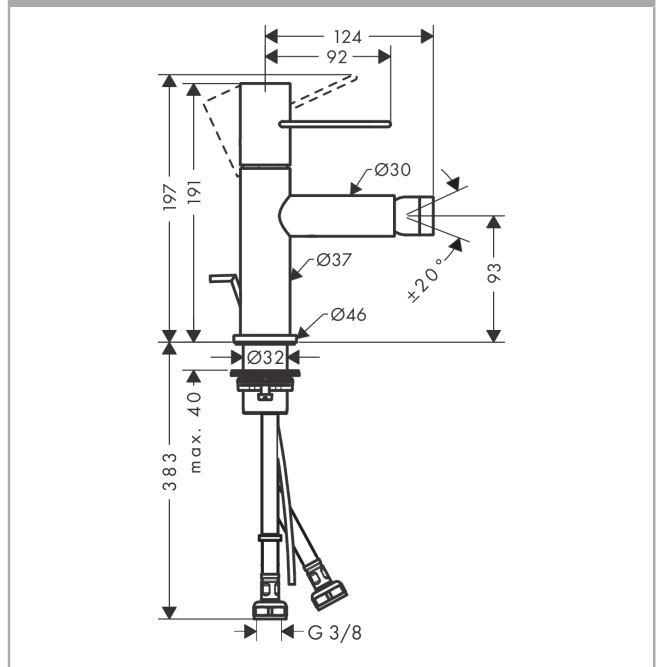

AXOR Uno
Single lever bidet mixer loop handle with pop-up waste set
 Surfaces: **Chrome** Article Number: **38211000**

Description

product features

- consists of: single lever bidet mixer, waste set
- projection 126 mm
- aerator with ball pivot
- normal spray
- flow rate at 3 bar: 5 l/min
- ceramic cartridge
- temperature limitation adjustable
- suitable for continuous flow water heaters
- pop-up waste set G 1¼
- connection dimension: DN15

Technology

Product image

Scale drawing

AXOR Uno
Single lever bidet mixer loop handle with pop-up waste set
 Surfaces: **Chrome** Article Number: **38211000**

Flowchart

AXOR Uno
Single lever bidet mixer loop handle with pop-up waste set
 Surfaces: **Chrome** Article Number: **38211000**

Exploded Drawing

Year of production: >04/17

AXOR Uno
Single lever bidet mixer loop handle with pop-up waste set
 Surfaces: **Chrome** Article Number: **38211000**

Spare part list

Year of production: >04/17

Pos.	Description	Article Number	PC	PU
1	handle	92886000	0	1
2	screw cover	95181000	0	1
3	flange	92625000	0	1
4	nut	92689000	0	1
5	O-ring 25x1,5	98146000	0	1
6	O-ring 27x1,5	92527000	0	1
7	cartridge, assy	97685000	0	1
8	seal	98865000	0	1
9	adapter for cartridge	92628000	0	1
10	adapter for cartridge	98866000	0	1
11	O-ring 23x2	98398000	0	1
12	O-ring 16x2	98133000	0	1
13	spout cpl.	92891000	0	1
14	ball joint	96050000	0	1
15	aerator M24x1 (5 l/min)	95379000	0	1
16	O-ring 30x1,5	98433000	0	1
17	escutcheon Ø 46 mm	95268000	0	1
18	flat seal	98749000	0	1
19	fixing set (Ø 32)	13961000	0	1
20	lever collar	97548000	0	1
21	pull rod	97158000	0	1
22	connection hose 450 mm M8x0,75 G3/8	97206000	0	1
23	O-ring 7x1,5	98422000	0	1
24	sealing set	95581000	0	1
a	pop up waste	94139000	0	1
b	fixation extension 35 mm	13898000	0	1