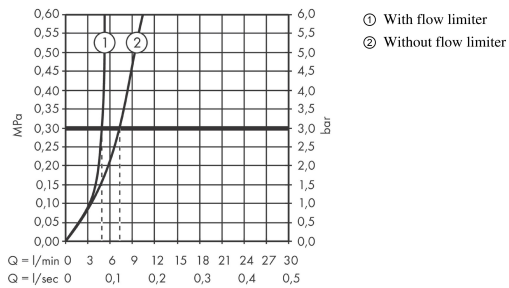

AXOR Uno
Single lever bidet mixer loop handle with pop-up waste set
 Surfaces: **Chrome** Article Number: **38211000**

Description

product features

- consists of: single lever bidet mixer, waste set
- projection 126 mm
- aerator with ball pivot
- normal spray
- flow rate at 3 bar: 5 l/min
- ceramic cartridge
- temperature limitation adjustable
- suitable for continuous flow water heaters
- pop-up waste set G 1¼
- connection dimension: DN15

Technology

Product image

Scale drawing

AXOR Uno
Single lever bidet mixer loop handle with pop-up waste set
 Surfaces: **Chrome** Article Number: **38211000**

Flowchart

AXOR Uno
Single lever bidet mixer loop handle with pop-up waste set
 Surfaces: **Chrome** Article Number: **38211000**