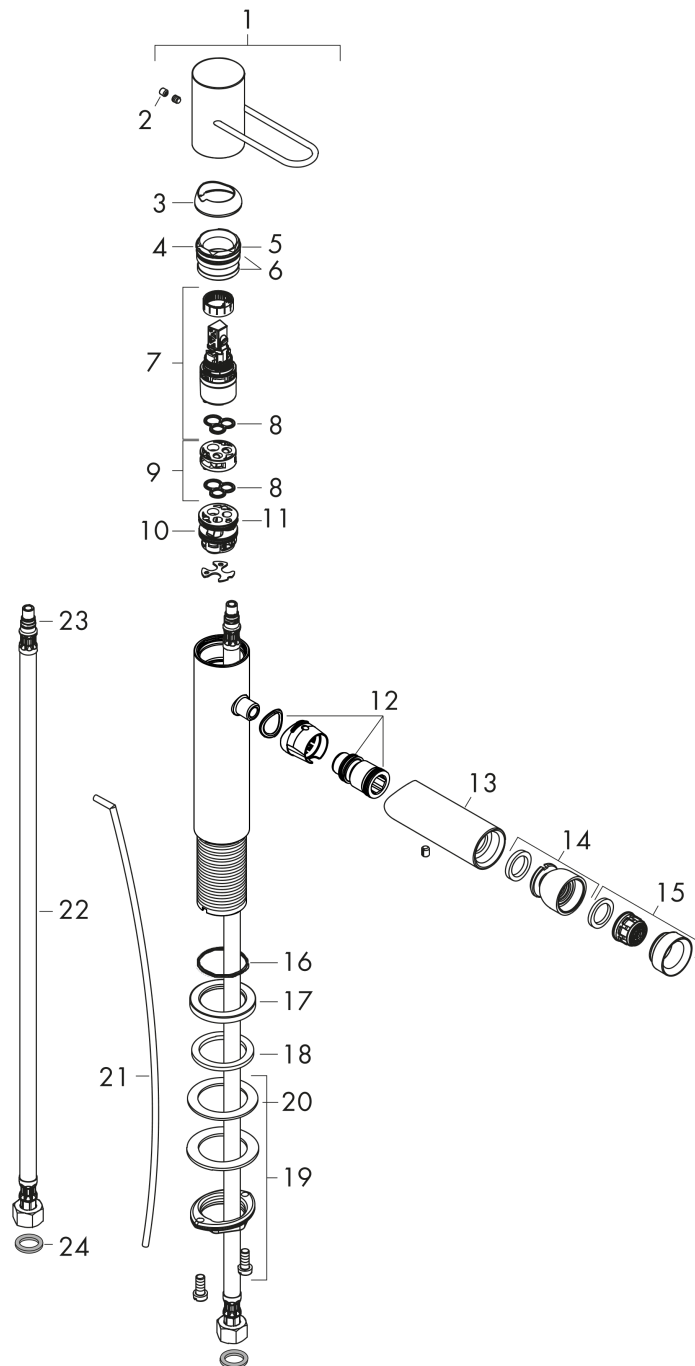

AXOR Uno
Single lever bidet mixer loop handle with pop-up waste set
 Surfaces: **Chrome** Article Number: **38211000**

Description

product features

- consists of: single lever bidet mixer, waste set
- projection 126 mm
- aerator with ball pivot
- normal spray
- flow rate at 3 bar: 5 l/min
- ceramic cartridge
- temperature limitation adjustable
- suitable for continuous flow water heaters
- pop-up waste set G 1¼
- connection dimension: DN15

Technology

Product image

Scale drawing

AXOR Uno
Single lever bidet mixer loop handle with pop-up waste set
 Surfaces: **Chrome** Article Number: **38211000**

Flowchart

AXOR Uno
Single lever bidet mixer loop handle with pop-up waste set
 Surfaces: **Chrome** Article Number: **38211000**

Exploded Drawing

Year of production: >04/17

AXOR Uno
Single lever bidet mixer loop handle with pop-up waste set
 Surfaces: **Chrome** Article Number: **38211000**

Spare part list

Year of production: >04/17

Pos.	Description	Article Number	PC	PU
1	handle	92886000	0	1
2	screw cover	95181000	0	1
3	flange	92625000	0	1
4	nut	92689000	0	1
5	O-ring 25x1,5	98146000	0	1
6	O-ring 27x1,5	92527000	0	1
7	cartridge, assy	97685000	0	1
8	seal	98865000	0	1
9	adapter for cartridge	92628000	0	1
10	adapter for cartridge	98866000	0	1
11	O-ring 23x2	98398000	0	1
12	O-ring 16x2	98133000	0	1
13	spout cpl.	92891000	0	1
14	ball joint	96050000	0	1
15	aerator M24x1 (5 l/min)	95379000	0	1
16	O-ring 30x1,5	98433000	0	1
17	escutcheon Ø 46 mm	95268000	0	1
18	flat seal	98749000	0	1
19	fixing set (Ø 32)	13961000	0	1
20	lever collar	97548000	0	1
21	pull rod	97158000	0	1
22	connection hose 450 mm M8x0,75 G3/8	97206000	0	1
23	O-ring 7x1,5	98422000	0	1
24	sealing set	95581000	0	1
a	pop up waste	94139000	0	1
b	fixation extension 35 mm	13898000	0	1