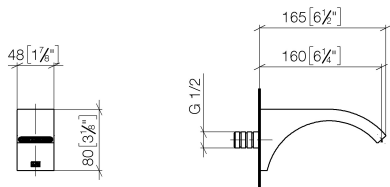

Washbasin - CYO

Wall-mounted basin spout without pop-up waste - polished chrome

Article number: 13 800 811-00

- 160 mm projection
- fixed spout
- rectangular, air-enriched flow
- hole diameter 37 mm
- 1/2" connection
- max. flow 4.5 l/min
- lead-free
- Fittings group as per DIN 4109: 1

polished chrome

Miscellaneous items are required for this article.

Dimensional drawing

mm [inches]

Washbasin - CYO

Wall-mounted basin spout without pop-up waste - polished chrome

Article number: 13 800 811-00

All details in mm / inch = mm x 0.0394

Flow rate chart

Washbasin - CYO

Wall-mounted basin spout without pop-up waste - polished chrome

Article number: 13 800 811-00

Other finish variants

platinum matt

13 800 811-06