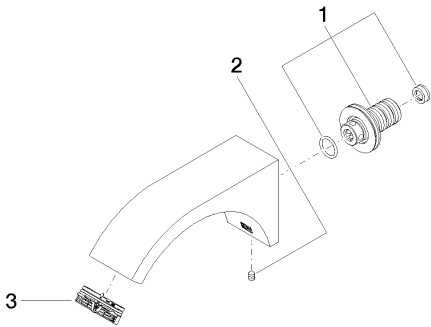

All details in mm / inch = mm x 0.0394

Flow rate chart

Washbasin - CYO

Wall-mounted basin spout without pop-up waste - polished chrome

Article number: 13 800 811-00

Other finish variants

platinum matt

13 800 811-06

Other finishes on request (x-tra Service)

35 085 970 90

Concealed wall elbow -

Washbasin - CYO

Wall-mounted basin spout without pop-up waste - polished chrome

Article number: 13 800 811-00

Spare parts list

| No. | Item Number | Name | Quantity used |
|-------|-------------|------|---------------|
| <hr/> | | | |