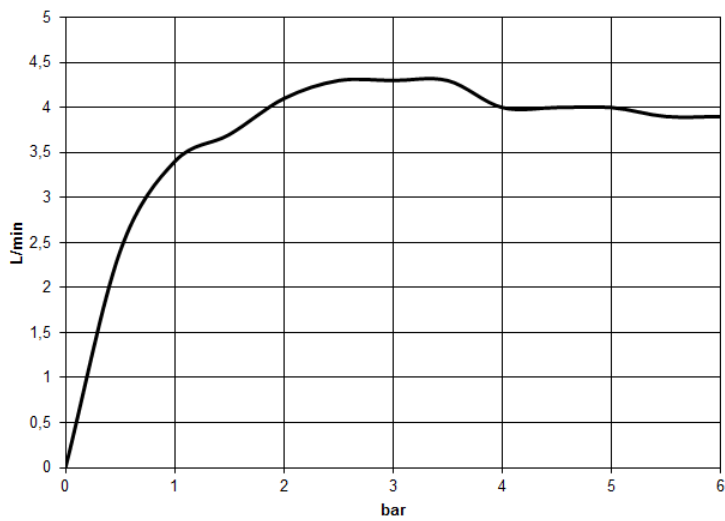

Washbasin - CYO

Wall-mounted basin spout without pop-up waste - polished chrome

Article number: 13 800 811-00

- 160 mm projection
- fixed spout
- rectangular, air-enriched flow
- hole diameter 37 mm
- 1/2" connection
- max. flow 4.5 l/min
- lead-free
- Fittings group as per DIN 4109: 1

polished chrome

Miscellaneous items are required for this article.

Dimensional drawing

mm [inches]

Washbasin - CYO

Wall-mounted basin spout without pop-up waste - polished chrome

Article number: 13 800 811-00

All details in mm / inch = mm x 0.0394

Flow rate chart

Washbasin - CYO

Wall-mounted basin spout without pop-up waste - polished chrome

Article number: 13 800 811-00

Other finish variants

platinum matt

13 800 811-06